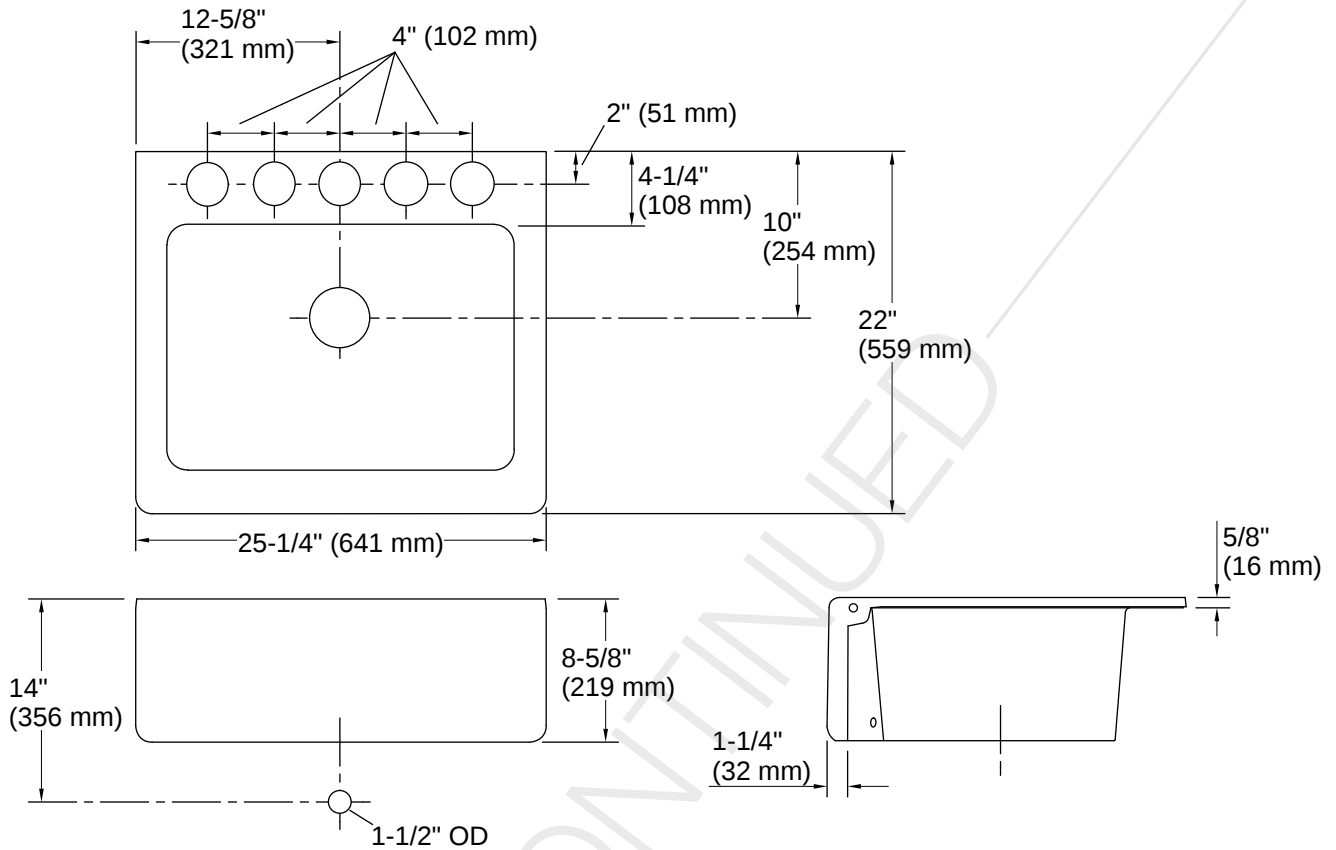

Installation

- Undermount

Installation Notes

Install this product according to the installation instructions.

Due to the special nature of this installation, Kohler Co. recommends that an experienced cabinet maker use the actual sink to build the new cabinet or modify an existing cabinet.