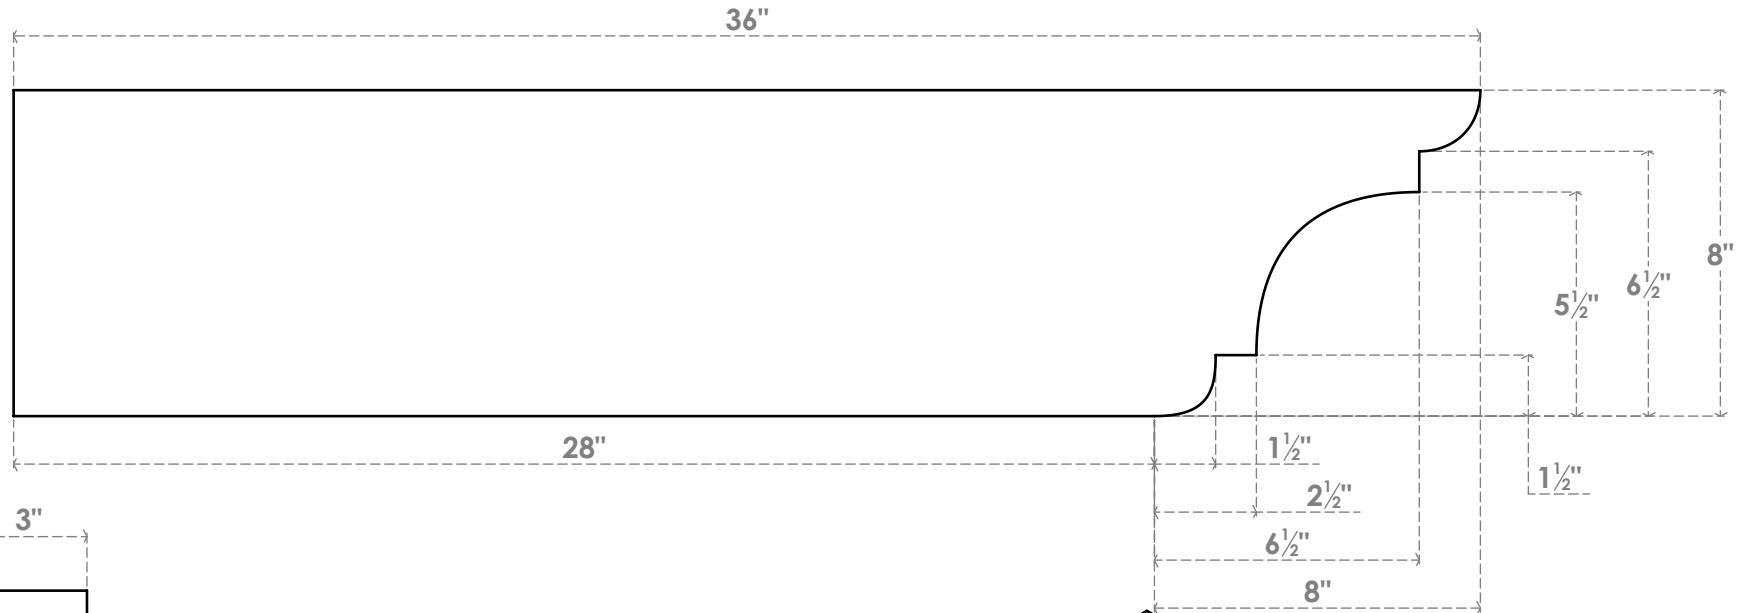

RFTP03X08X36NEB

3"W X 8"H X 36"L NEW BRIGHTON ARCHITECTURAL GRADE PVC RAFTER TAIL

SIDE PROFILE

ISOMETRIC

FRONT PROFILE

EKENA
 MILLWORK
 EKENA MILLWORK
 2300 WEST MAIN ST.
 CLARKSVILLE, TX 75426
 TOLL FREE: 866-607-0453
 WWW.EKENAMILLWORK.COM