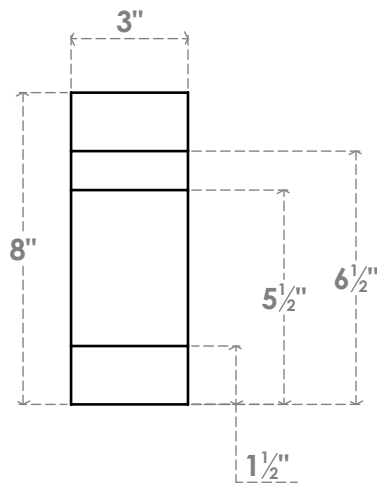

RFTP03X08X36NEB

3"W X 8"H X 36"L NEW BRIGHTON ARCHITECTURAL GRADE PVC RAFTER TAIL

SIDE PROFILE

ISOMETRIC

FRONT PROFILE

EKENA
 MILLWORK
 EKENA MILLWORK
 2300 WEST MAIN ST.
 CLARKSVILLE, TX 75426
 TOLL FREE: 866-607-0453
 WWW.EKENAMILLWORK.COM

NOTES

1. INSTALLATION TO BE COMPLETED IN ACCORDANCE WITH MANUFACTURER'S SPECIFICATIONS.
2. DRAWING MAY NOT BE TO SCALE
3. THIS DRAWING IS INTENDED FOR DESIGN AND PLANNING PURPOSES ONLY.
4. ALL INFORMATION CONTAINED HEREIN WAS CURRENT AT THE TIME OF DEVELOPMENT BUT MUST BE REVIEWED AND APPROVED BY THE PRODUCT MANUFACTURER TO BE CONSIDERED ACCURATE.
5. ARCHITECTURAL GRADE PVC PRODUCTS ARE MADE FROM EXPANDED CELLULAR PVC AND COME NATURALLY WHITE BUT MAY BE PAINTED