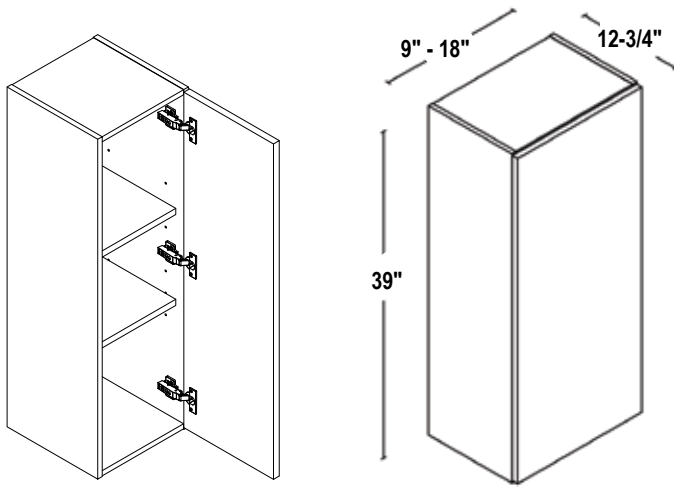

1 DOOR WALL CABINET WITH 2 INNER SHELVES

9"	ITEM CODE: W939		
LOWE'S ITEM #:	London White: 2808905		Laval Gray: 2808930
12"	ITEM CODE: W1239		
LOWE'S ITEM #:	London White: 2808896		Laval Gray: 2808921
15"	ITEM CODE: W1539		
LOWE'S ITEM #:	London White: 2808897		Laval Gray: 2808922
18"	ITEM CODE: W1839		
LOWE'S ITEM #:	London White: 2808898		Laval Gray: 2808923