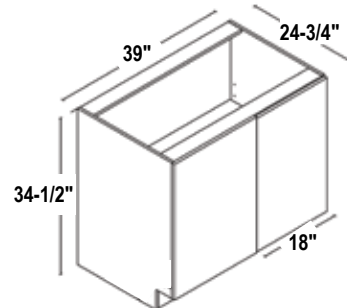

BB45L (RIGHT DOOR OPENS)