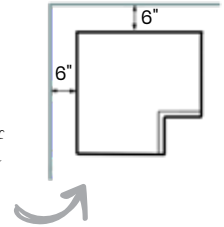

CORNER BASE CABINETS

1 DOOR CORNER BASE CABINET WITH LAZY SUSAN

36" ITEM CODE: BC3636

LOWE'S ITEM #: London White: 2597313

Laval Gray: 2597342

Corner base cabinets are placed 6" away from the wall on both sides. They are secured in place by cabinets on either side.

NOTE: the cabinet must have 6" of clearance from the back of the cabinet to each wall in order to align properly with the other base cabinets.

WALL CABINET OPTIONS

Choose from our collection of wall cabinets available in all the shapes and sizes you need.

Size options are listed with each cabinet.

= Available in-stock

= Available express delivery in 48 hours