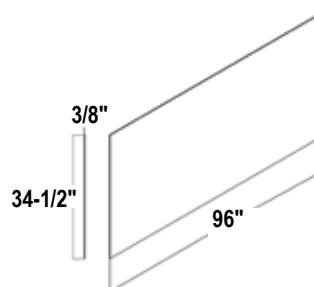

**DISHWASHER COVER PANEL**

24" ITEM CODE: DWP24 

LOWE'S ITEM #:  
London White: 2597311  
Laval Gray: 2597340

**ISLAND PANEL**

96" ITEM CODE: BP3496 

LOWE'S ITEM #:  
London White: 2808885  
Laval Gray: 2808910