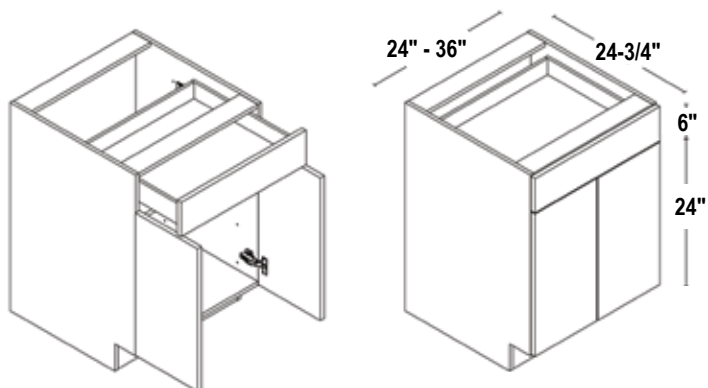

## 2 DOOR/1 DRAWER BASE CABINET WITH 1 INNER SHELF

24" ITEM CODE: B24

LOWE'S ITEM #: London White: 2597307

Laval Gray: 2597336

27" ITEM CODE: B27

LOWE'S ITEM #: London White: 2808891

Laval Gray: 2808916

30" ITEM CODE: B30