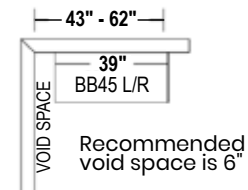

BLIND CORNER BASE CABINETS

1 DOOR BLIND CORNER BASE CABINET

WITH 1 NON-FUNCTIONAL DOOR & 1 INNER SHELF

45" ITEM CODE: BB45L (RIGHT DOOR OPENS)

LOWE'S ITEM #: London White: 2808892 Laval Gray: 2808917

45" ITEM CODE: BB45R (LEFT DOOR OPENS)

LOWE'S ITEM #: London White: 2808893 Laval Gray: 2808918