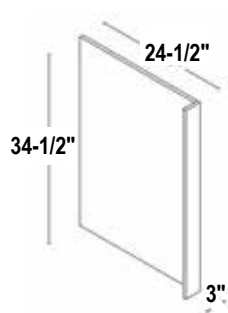

DISHWASHER COVER PANEL

24" ITEM CODE: DWP24

LOWE'S ITEM #:
London White: 2597311
Laval Gray: 2597340