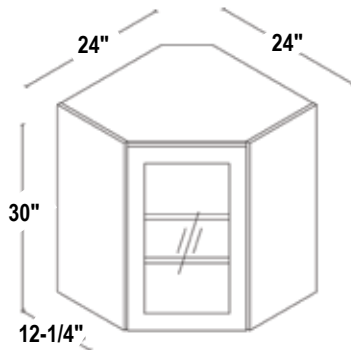

GLASS DOOR CORNER WALL CABINETS

1 GLASS DOOR CORNER WALL CABINET WITH 2 INNER SHELVES

24"	ITEM CODE: WA2430GD		
LOWE'S ITEM #:	London White: 2808906		Laval Gray: 2808931