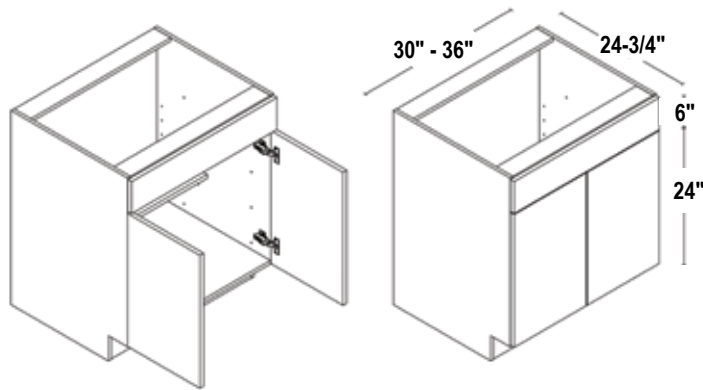

3 DRAWER BASE CABINET

18" ITEM CODE: B3D18

LOWE'S ITEM #: London White: 2597310 Laval Gray: 2597339

24" ITEM CODE: B3D24

LOWE'S ITEM #: London White: 2597331 Laval Gray: 2597360

30" ITEM CODE: B3D30

LOWE'S ITEM #: London White: 2808894 Laval Gray: 2808919

UNDER SINK BASE CABINETS

2 DOOR SINK BASE CABINET

WITH 1 NON-FUNCTIONAL DRAWER & 1 INNER SHELF

30" ITEM CODE: BS30

LOWE'S ITEM #: London White: 2597317 Laval Gray: 2597346

36" ITEM CODE: BS36

LOWE'S ITEM #: London White: 2597318 Laval Gray: 2597347

BB45R (LEFT DOOR OPENS)

BB45L (RIGHT DOOR OPENS)

BLIND CORNER BASE CABINETS

1 DOOR BLIND CORNER BASE CABINET

WITH 1 NON-FUNCTIONAL DOOR & 1 INNER SHELF

45" ITEM CODE: BB45L (RIGHT DOOR OPENS)

LOWE'S ITEM #: London White: 2808892 Laval Gray: 2808917

45" ITEM CODE: BB45R (LEFT DOOR OPENS)

LOWE'S ITEM #: London White: 2808893 Laval Gray: 2808918