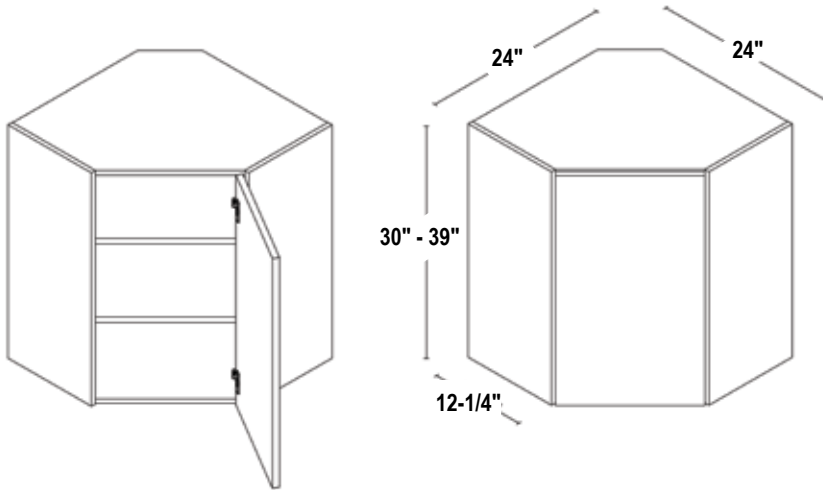

CORNER WALL CABINETS

1 DOOR CORNER WALL CABINET WITH 2 INNER SHELVES

24"	ITEM CODE: WA2430		
LOWE'S ITEM #:	London White: 2597330		Laval Gray: 2597359
24"	ITEM CODE: WA2439		
LOWE'S ITEM #:	London White: 2808907		Laval Gray: 2808932