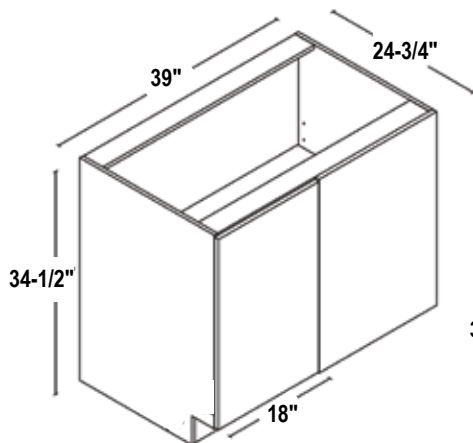

BB45R (LEFT DOOR OPENS)