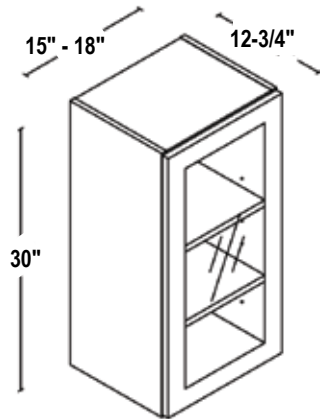

1 GLASS DOOR WALL CABINET WITH 2 INNER SHELVES

15"	ITEM CODE: WG1530		
LOWE'S ITEM #:	London White: 2808908		Laval Gray: 2808933
18"	ITEM CODE: WG1830		
LOWE'S ITEM #:	London White: 2808909		Laval Gray: 2808934