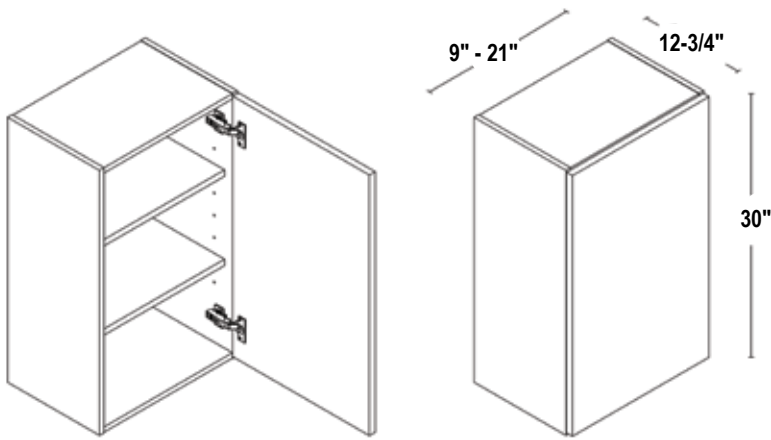

### 2 DOOR BRIDGING WALL CABINET - 15" HEIGHT

30" ITEM CODE: W3015 

LOWE'S ITEM #: London White: 2808902

Laval Gray: 2808927

36" ITEM CODE: W3615 

LOWE'S ITEM #: London White: 2597326

Laval Gray: 2597355