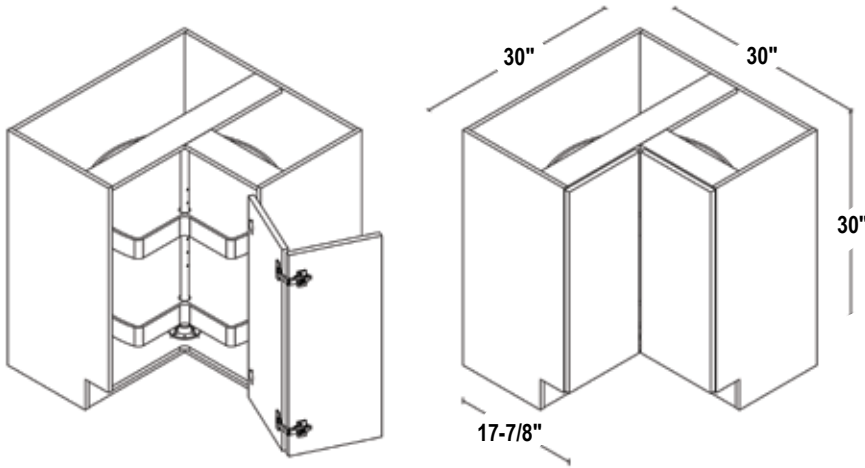

London White cabinet shown.