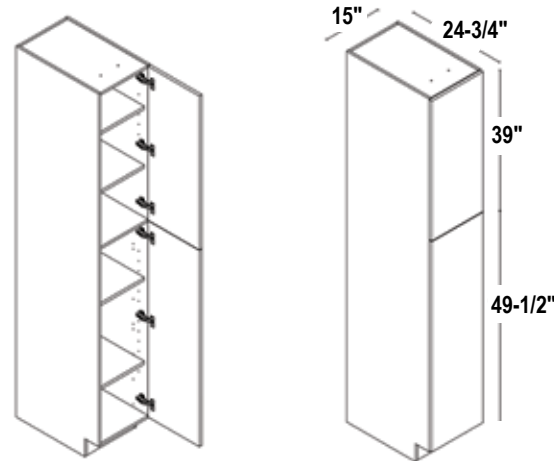

2 DOOR UTILITY CABINET WITH 5 INNER SHELVES - 93" HEIGHT

15" ITEM CODE: UC1593

LOWE'S ITEM #: London White: 2808895 Laval Gray: 2808920

COLOR-MATCHED ACCESSORIES

Add stylish finishing touches to your project with our choice of color-matched panels and trims, all designed to complete your kitchen beautifully.

= Available in-stock

= Available express delivery in 48 hours