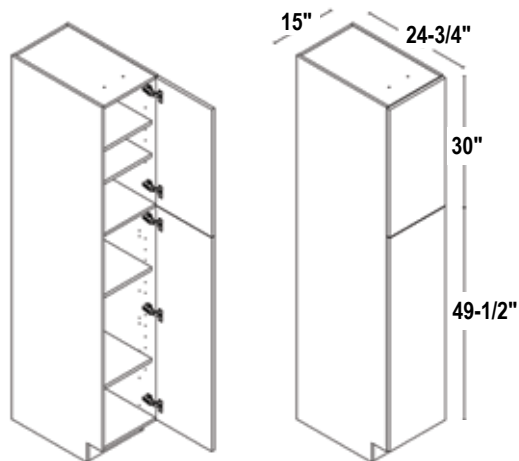

# UTILITY CABINET OPTIONS

Perfect as pantries and adjustable shelves allow tall items to be stored with ease.

Size options are listed with each cabinet.

 = Available in-stock

 = Available express delivery in 48 hours