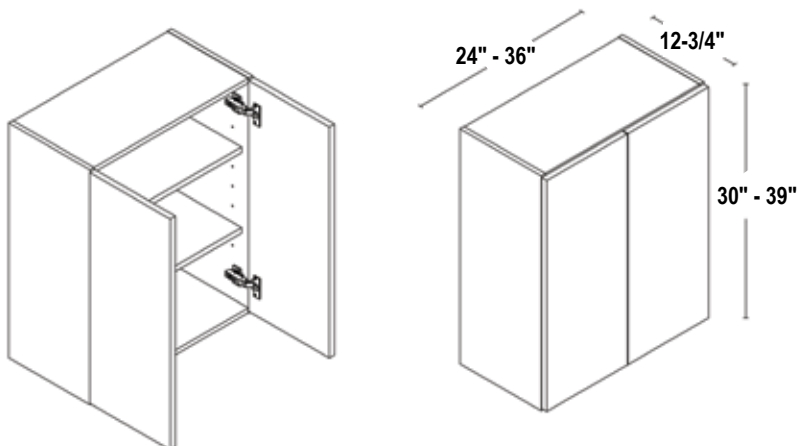

2 DOOR WALL CABINET WITH 2 INNER SHELVES - 30" HEIGHT

24"	ITEM CODE: W2430		
LOWE'S ITEM #:	London White: 2597324		Laval Gray: 2597353
27"	ITEM CODE: W2730		
LOWE'S ITEM #:	London White: 2808901		Laval Gray: 2808926
30"	ITEM CODE: W3030		
LOWE'S ITEM #:	London White: 2597327		Laval Gray: 2597356
36"	ITEM CODE: W3630		
LOWE'S ITEM #:	London White: 2597329		Laval Gray: 2597358

2 DOOR WALL CABINET WITH 2 INNER SHELVES - 39" HEIGHT

24"	ITEM CODE: W2439		
LOWE'S ITEM #:	London White: 2808900		Laval Gray: 2808925
30"	ITEM CODE: W3039		
LOWE'S ITEM #:	London White: 2808903		Laval Gray: 2808928