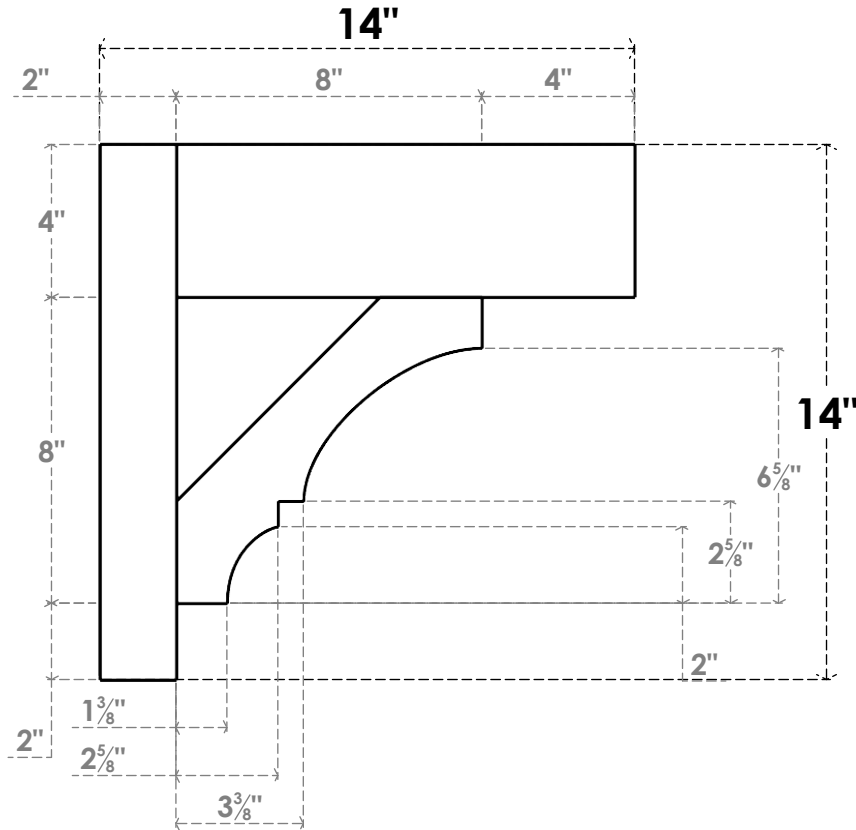

ITEM NUMBER: OUTUROC040X060X14000X14000X040X020X040BOA44RCPR

4"W TOP X 6"W BACK X 14"D X 14"H X 4"T TOP X 2"T BACK TIMBERTHANE ROUGH CEDAR BALBOA FAUX WOOD OPEN OUTLOOKER, BLOCK TOP AND BACK, 4"W CLOSED BRACE, PRIMED TAN

SIDE PROFILE

FRONT PROFILE

ISOMETRIC

GENERATED DATE : 07/05/2023

EKENA MILLWORK
2300 WEST MAIN ST.
CLARKSVILLE, TX 75426
TOLL FREE: 866-607-0453
WWW.EKENAMILLWORK.COM

NOTES

1. INSTALLATION TO BE COMPLETED IN ACCORDANCE WITH MANUFACTURER'S SPECIFICATIONS.
2. DRAWING MAY NOT BE TO SCALE
3. THIS DRAWING IS INTENDED FOR DESIGN AND PLANNING PURPOSES ONLY.
4. ALL INFORMATION CONTAINED HEREIN WAS CURRENT AT THE TIME OF DEVELOPMENT BUT MUST BE REVIEWED AND APPROVED BY THE PRODUCT MANUFACTURER TO BE CONSIDERED ACCURATE.
5. TIMBERTHANE ARCHITECTURAL PRODUCTS ARE MADE FROM HIGH DENSITY URETHANE AND COME FACTORY PRIMED