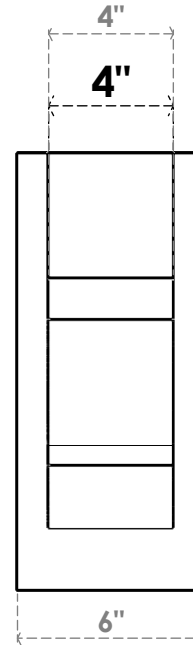

ITEM NUMBER: OUTUROC040X060X14000X14000X040X020X040BOA44RCPR

4"W TOP X 6"W BACK X 14"D X 14"H X 4"T TOP X 2"T BACK TIMBERTHANE ROUGH CEDAR BALBOA FAUX WOOD OPEN OUTLOOKER, BLOCK TOP AND BACK, 4"W CLOSED BRACE, PRIMED TAN

SIDE PROFILE

FRONT PROFILE

ISOMETRIC

GENERATED DATE : 07/05/2023

EKENA MILLWORK
2300 WEST MAIN ST.
CLARKSVILLE, TX 75426
TOLL FREE: 866-607-0453
WWW.EKENAMILLWORK.COM

NOTES

1. INSTALLATION TO BE COMPLETED IN ACCORDANCE WITH MANUFACTURER'S SPECIFICATIONS.
2. DRAWING MAY NOT BE TO SCALE
3. THIS DRAWING IS INTENDED FOR DESIGN AND PLANNING PURPOSES ONLY.
4. ALL INFORMATION CONTAINED HEREIN WAS CURRENT AT THE TIME OF DEVELOPMENT BUT MUST BE REVIEWED AND APPROVED BY THE PRODUCT MANUFACTURER TO BE CONSIDERED ACCURATE.
5. TIMBERTHANE ARCHITECTURAL PRODUCTS ARE MADE FROM HIGH DENSITY URETHANE AND COME FACTORY PRIMED