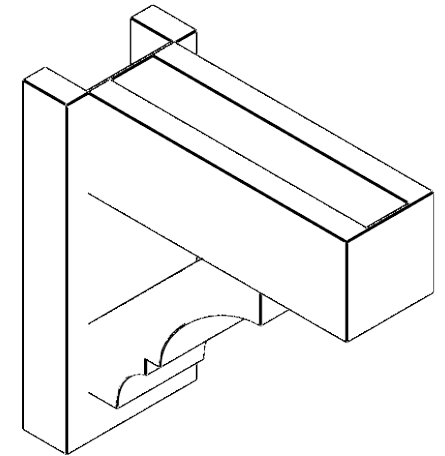

ITEM NUMBER: OUTUROC040X060X14000X14000X040X020X040BOA44RCPR

4"W TOP X 6"W BACK X 14"D X 14"H X 4"T TOP X 2"T BACK TIMBERTHANE ROUGH CEDAR BALBOA FAUX WOOD OPEN OUTLOOKER, BLOCK TOP AND BACK, 4"W CLOSED BRACE, PRIMED TAN

SIDE PROFILE

FRONT PROFILE

ISOMETRIC

GENERATED DATE : 07/05/2023

EKENA MILLWORK
2300 WEST MAIN ST.
CLARKSVILLE, TX 75426
TOLL FREE: 866-607-0453
WWW.EKENAMILLWORK.COM

NOTES

1. INSTALLATION TO BE COMPLETED IN ACCORDANCE WITH MANUFACTURER'S SPECIFICATIONS.
2. DRAWING MAY NOT BE TO SCALE
3. THIS DRAWING IS INTENDED FOR DESIGN AND PLANNING PURPOSES ONLY.
4. ALL INFORMATION CONTAINED HEREIN WAS CURRENT AT THE TIME OF DEVELOPMENT BUT MUST BE REVIEWED AND APPROVED BY THE PRODUCT MANUFACTURER TO BE CONSIDERED ACCURATE.
5. TIMBERTHANE ARCHITECTURAL PRODUCTS ARE MADE FROM HIGH DENSITY URETHANE AND COME FACTORY PRIMED