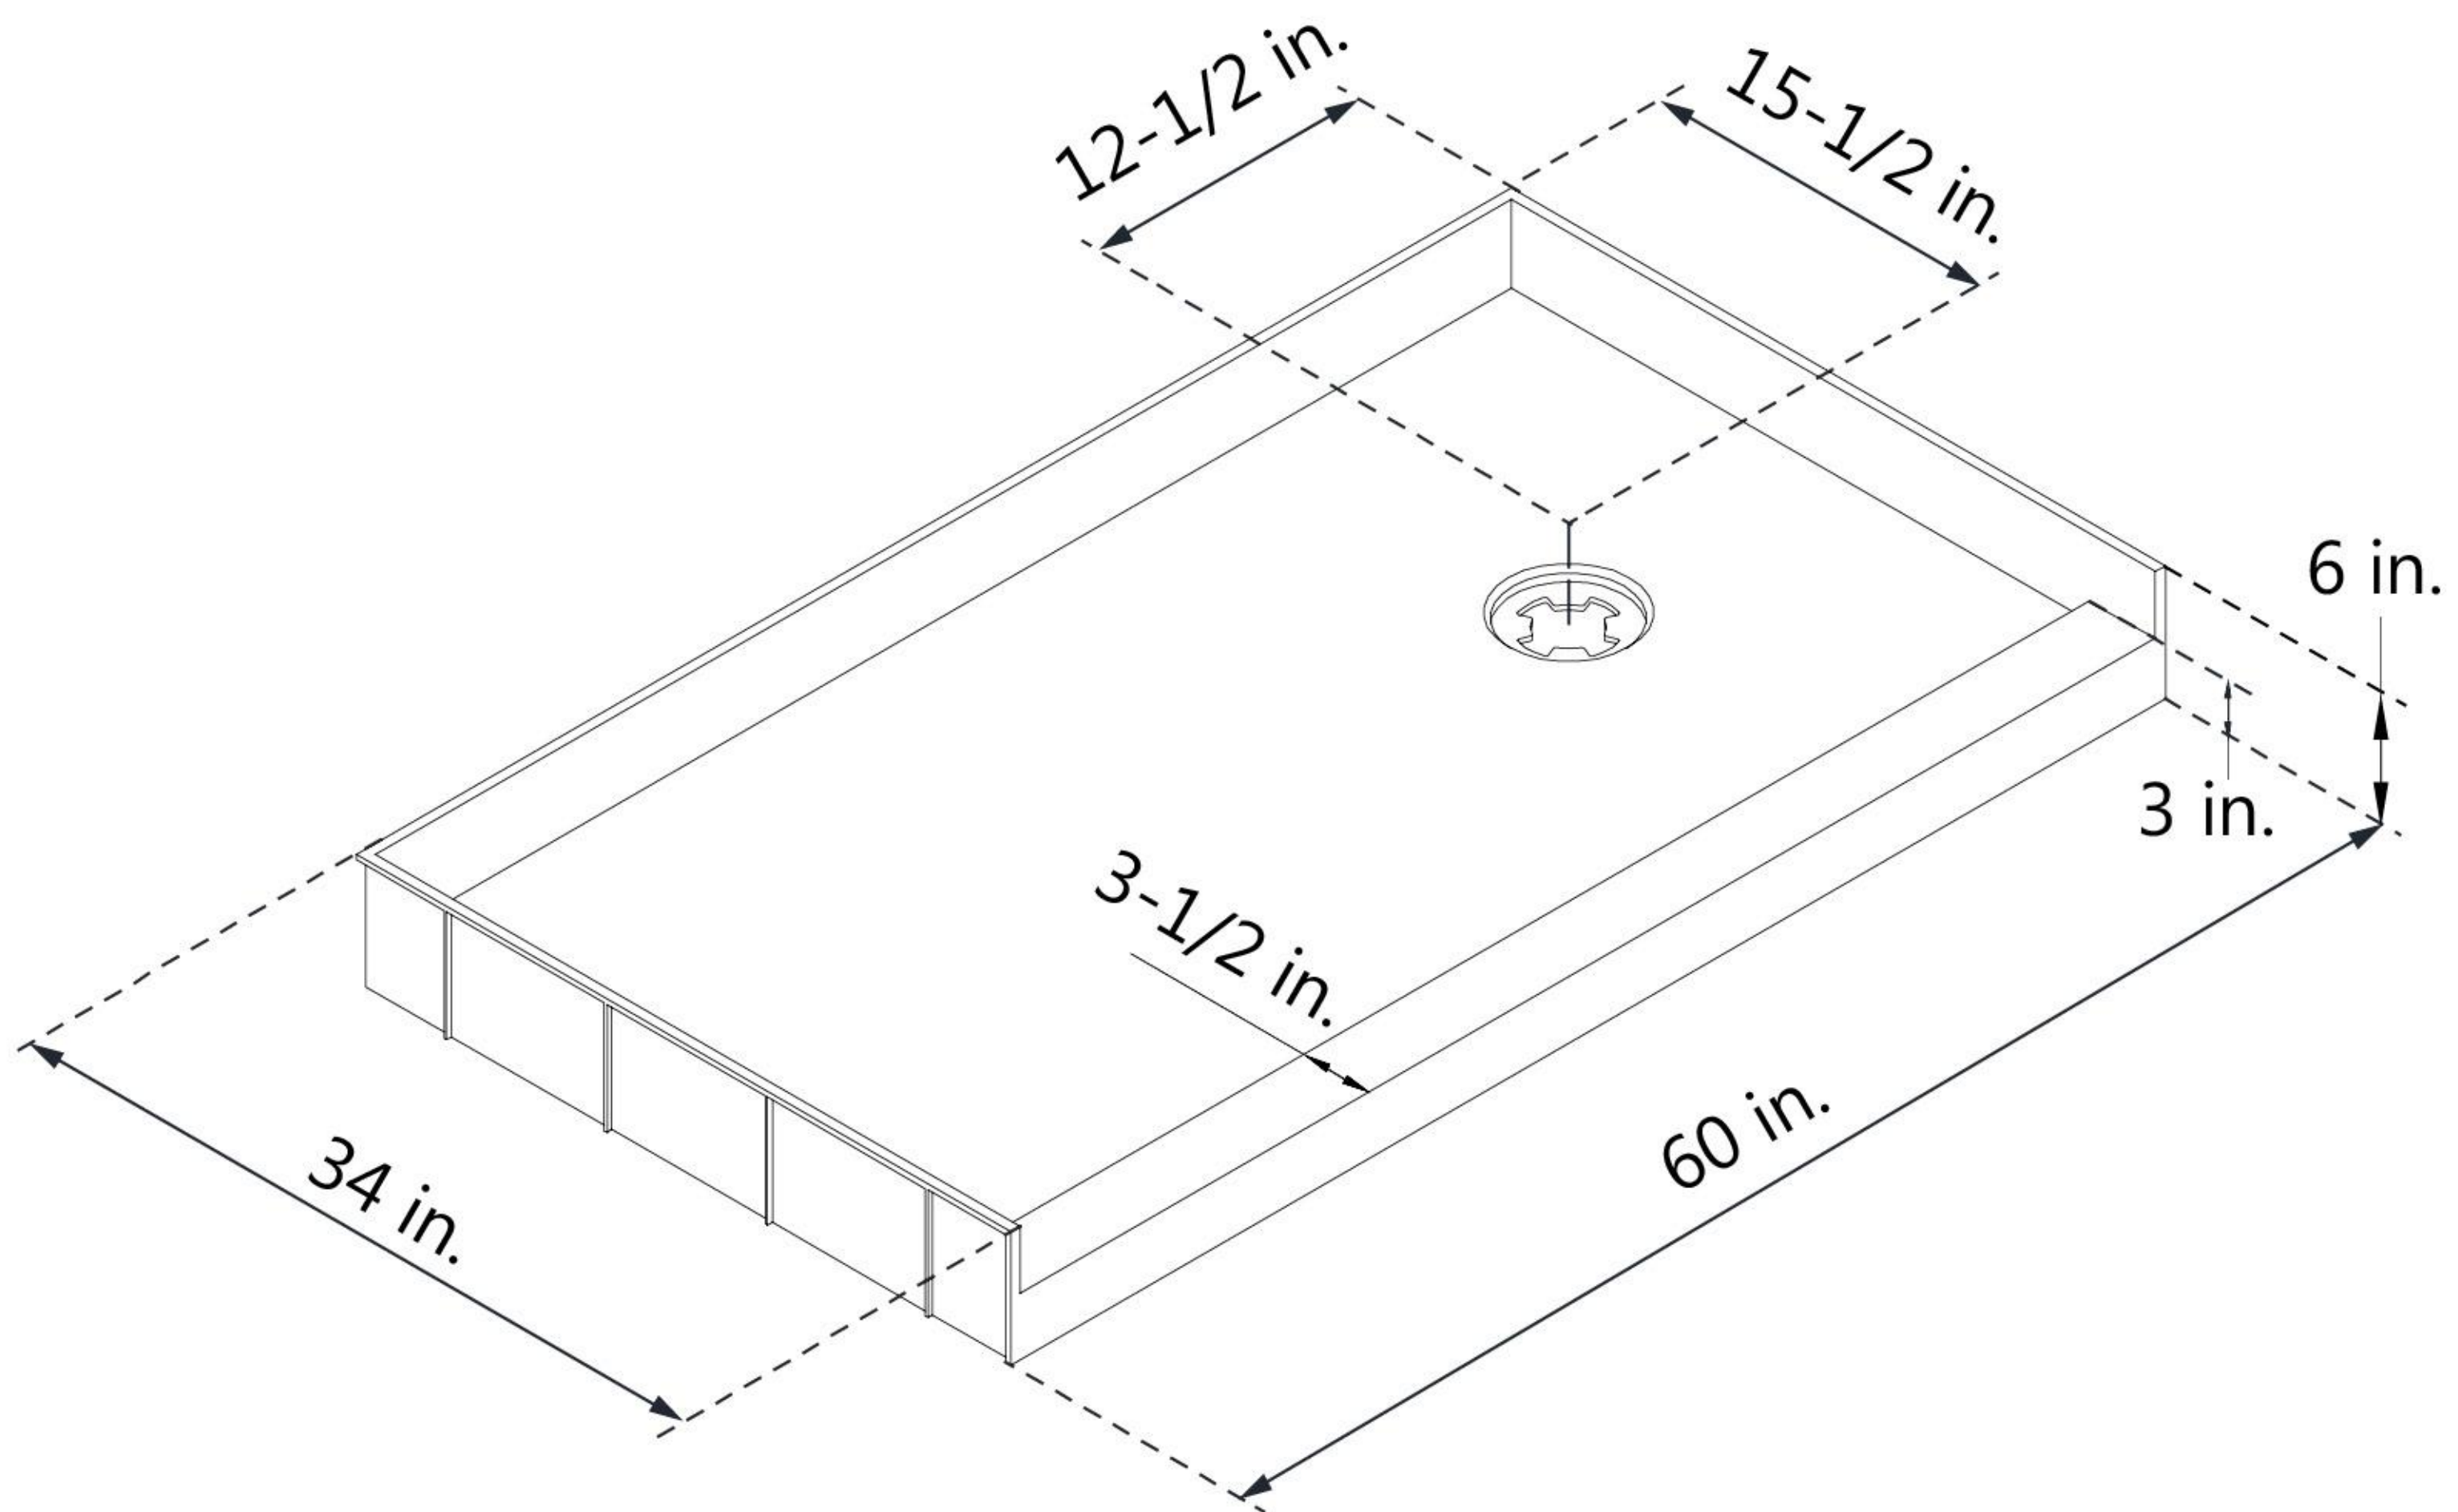

MODEL INFORMATION

DTP-1134602

TilePrime

SINGLE THRESHOLD

RIGHT DRAIN

Drain Hole Specs

DreamLine reserves the right to update or modify the hardware or materials pictured without prior notice for the purpose of product improvement and customer satisfaction.