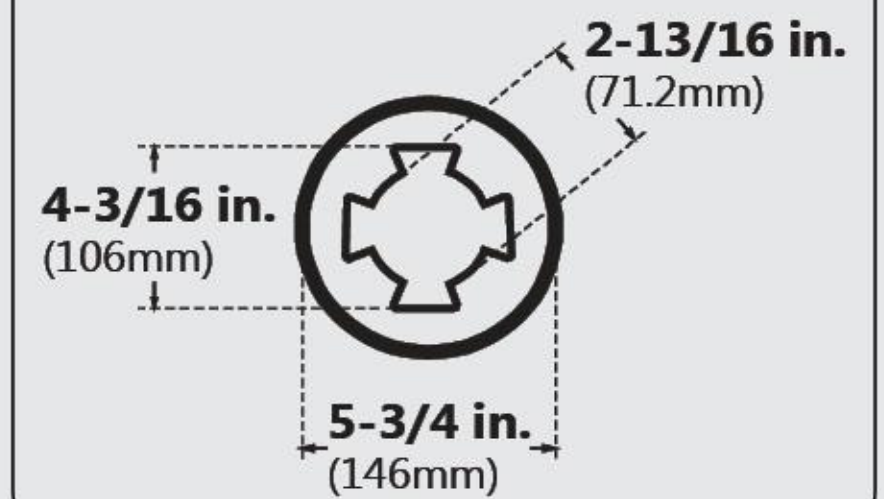

MODEL INFORMATION

DTP-1134602

TilePrime

SINGLE THRESHOLD

RIGHT DRAIN

Drain Hole Specs

DreamLine reserves the right to update or modify the hardware or materials pictured without prior notice for the purpose of product improvement and customer satisfaction.