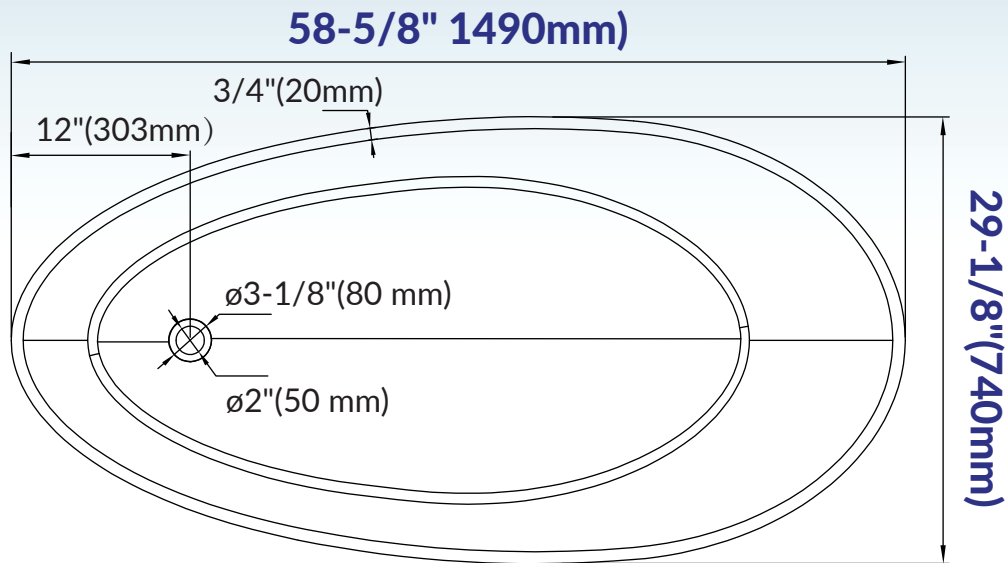

WOODBIDGE®

IMPORTANT INFORMATION

- Measurements are $\pm 1/2"$ and subject to change without notice
- Specifications & Configurations are subject to change without notice
- Please measure tub on-site before installation