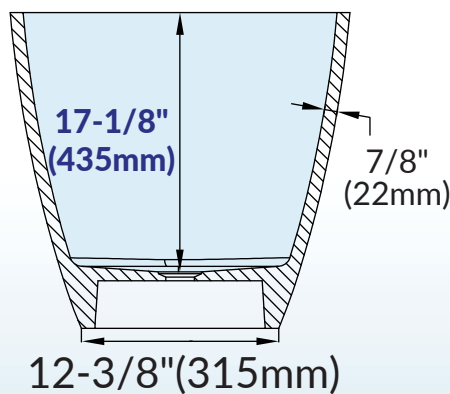

WOODBIDGE®

IMPORTANT INFORMATION

- Measurements are $\pm 1/2"$ and subject to change without notice
- Specifications & Configurations are subject to change without notice
- Please measure tub on-site before installation