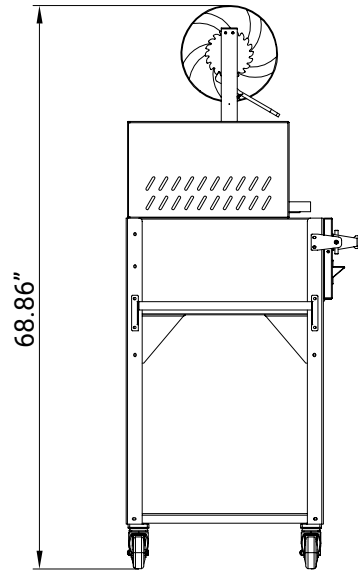

Technical Specs

Dimensions & Weight

Length	71.65
Width	25.1
Height	68.86
Weight lbs.	385
Interior Width	46.06
Interior Depth	20.79
Interior Height	11.61
Shelf Depth	20
Shelf Width	20
Firebox Depth	19.49
Firebox Width	9.84

Certifications

Certifications	FDA Compliant

Features & Materials

Grill Style	Santa Maria
Fuel Type	Charcaol and Wood
Color Finish	Black
Cooking Area Sq. Ft.	4.7 sq. ft.
Fire Bricks	Yes
Number of Fire Bricks	60
Grates Type	Standard
Burner Grates Material	304 Stainless Steel and Carbon Steel
Assembly Required	Yes
Gauge of Stainless Steel	12
Grate Thickness	.1 in.
Number of Burners	0
Grill Lid	No
Adjustable Grate	Yes
Adjustable Height	13 in.
Number of Grates	1
Side Firebox	Yes
Main Firebox Capacity	132 lbs.
Exterior Material	Powered Painte Q235 Steel
Number of Shelves	1
Maximum Shelf Capacity	44.4 lbs.
Shelf Style	Folding
Casters	4
Accessories Included	Shovel, 4 Hooks
Storage Rack	Yes
Weather Cover Included	Yes
Thermometer	No

Plan View

718-576-6342
info@koolmore.com