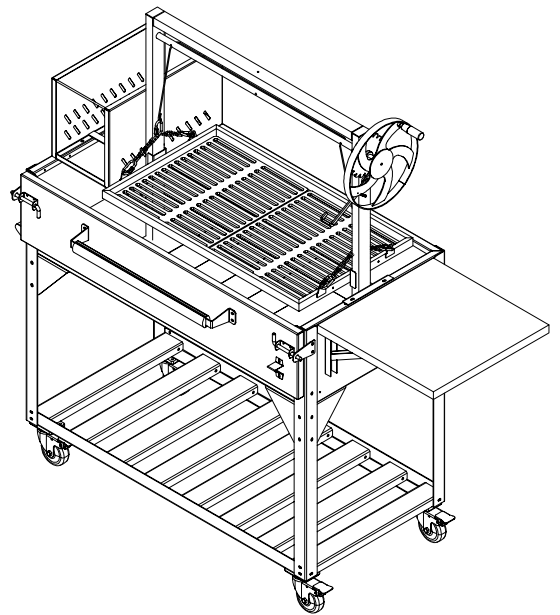

Technical Specs

Dimensions & Weight

Length	71.65
Width	25.1
Height	68.86
Weight lbs.	385
Interior Width	46.06
Interior Depth	20.79
Interior Height	11.61
Shelf Depth	20
Shelf Width	20
Firebox Depth	19.49
Firebox Width	9.84

Certifications

Certifications	FDA Compliant

Features & Materials

Grill Style	Santa Maria
Fuel Type	Charcaol and Wood
Color Finish	Black
Cooking Area Sq. Ft.	4.7 sq. ft.
Fire Bricks	Yes
Number of Fire Bricks	60
Grates Type	Standard
Burner Grates Material	304 Stainless Steel and Carbon Steel
Assembly Required	Yes
Gauge of Stainless Steel	12
Grate Thickness	.1 in.
Number of Burners	0
Grill Lid	No
Adjustable Grate	Yes
Adjustable Height	13 in.
Number of Grates	1
Side Firebox	Yes
Main Firebox Capacity	132 lbs.
Exterior Material	Powered Painte Q235 Steel
Number of Shelves	1
Maximum Shelf Capacity	44.4 lbs.
Shelf Style	Folding
Casters	4
Accessories Included	Shovel, 4 Hooks
Storage Rack	Yes
Weather Cover Included	Yes
Thermometer	No

Plan View

718-576-6342
info@koolmore.com