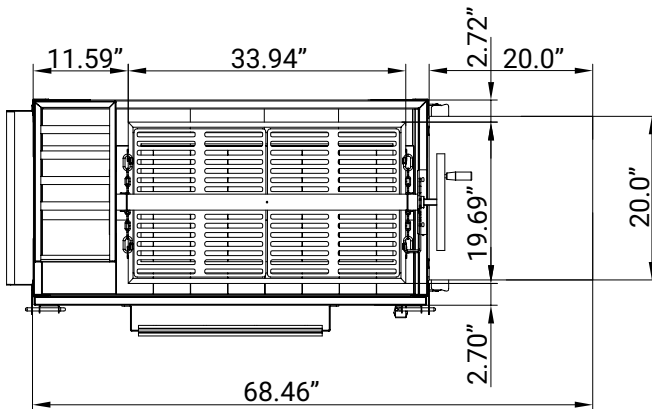

Technical Specs

Dimensions & Weight

Length	71.65
Width	25.1
Height	68.86
Weight lbs.	385
Interior Width	46.06
Interior Depth	20.79
Interior Height	11.61
Shelf Depth	20
Shelf Width	20
Firebox Depth	19.49
Firebox Width	9.84

Certifications

Certifications	FDA Compliant

Features & Materials

Grill Style	Santa Maria
Fuel Type	Charcaol and Wood
Color Finish	Black
Cooking Area Sq. Ft.	4.7 sq. ft.
Fire Bricks	Yes
Number of Fire Bricks	60
Grates Type	Standard
Burner Grates Material	304 Stainless Steel and Carbon Steel
Assembly Required	Yes
Gauge of Stainless Steel	12
Grate Thickness	.1 in.
Number of Burners	0
Grill Lid	No
Adjustable Grate	Yes
Adjustable Height	13 in.
Number of Grates	1
Side Firebox	Yes
Main Firebox Capacity	132 lbs.
Exterior Material	Powered Painte Q235 Steel
Number of Shelves	1
Maximum Shelf Capacity	44.4 lbs.
Shelf Style	Folding
Casters	4
Accessories Included	Shovel, 4 Hooks
Storage Rack	Yes
Weather Cover Included	Yes
Thermometer	No

Plan View

718-576-6342
info@koolmore.com