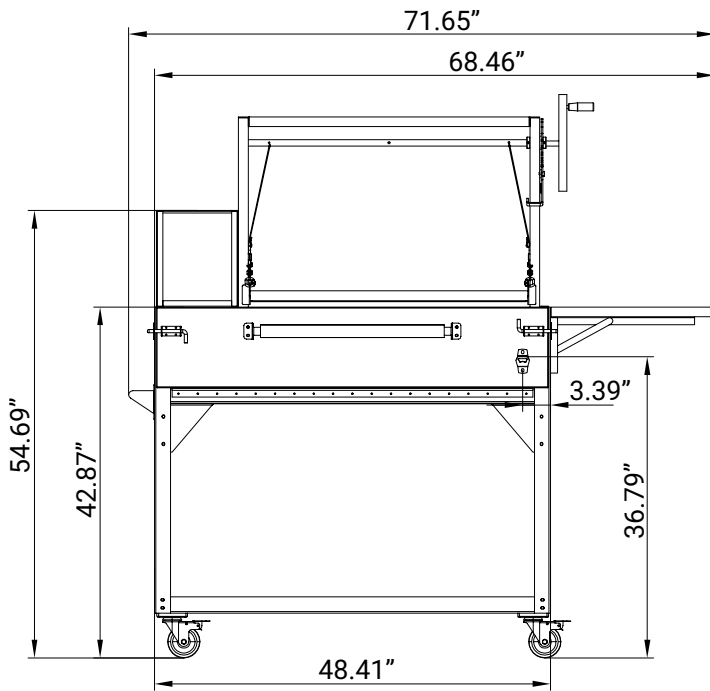

Technical Specs

Dimensions & Weight

Length	71.65
Width	25.1
Height	68.86
Weight lbs.	385
Interior Width	46.06
Interior Depth	20.79
Interior Height	11.61
Shelf Depth	20
Shelf Width	20
Firebox Depth	19.49
Firebox Width	9.84

Certifications

Certifications	FDA Compliant

Features & Materials

Grill Style	Santa Maria
Fuel Type	Charcaol and Wood
Color Finish	Black
Cooking Area Sq. Ft.	4.7 sq. ft.
Fire Bricks	Yes
Number of Fire Bricks	60
Grates Type	Standard
Burner Grates Material	304 Stainless Steel and Carbon Steel
Assembly Required	Yes
Gauge of Stainless Steel	12
Grate Thickness	.1 in.
Number of Burners	0
Grill Lid	No
Adjustable Grate	Yes
Adjustable Height	13 in.
Number of Grates	1
Side Firebox	Yes
Main Firebox Capacity	132 lbs.
Exterior Material	Powered Painte Q235 Steel
Number of Shelves	1
Maximum Shelf Capacity	44.4 lbs.
Shelf Style	Folding
Casters	4
Accessories Included	Shovel, 4 Hooks
Storage Rack	Yes
Weather Cover Included	Yes
Thermometer	No

Plan View

718-576-6342
info@koolmore.com