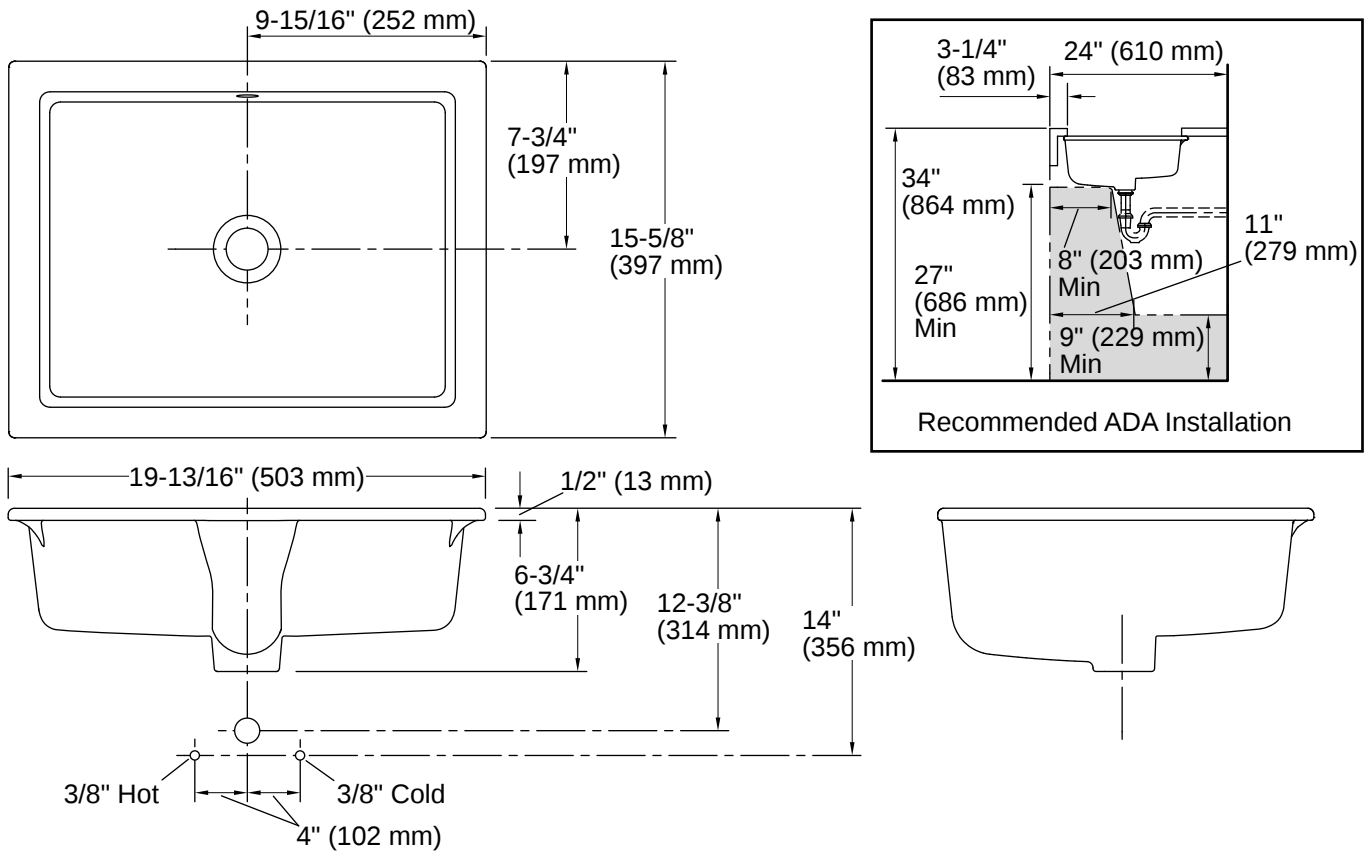

Installation

- Undermount

Installation Notes

Install this product according to the installation instructions.

NOTICE: Countertop manufacturer or cutter must use the cut-out template provided with the product, or a current one provided by Kohler Co. (call 1-800-4KOHLER). Kohler Co. is not responsible for cutout errors when the incorrect cut-out template is used.

Product dimensions are nominal and may vary per ASME A112.19.2 tolerances.

ADA compliant when installed to the specific requirements of these regulations.