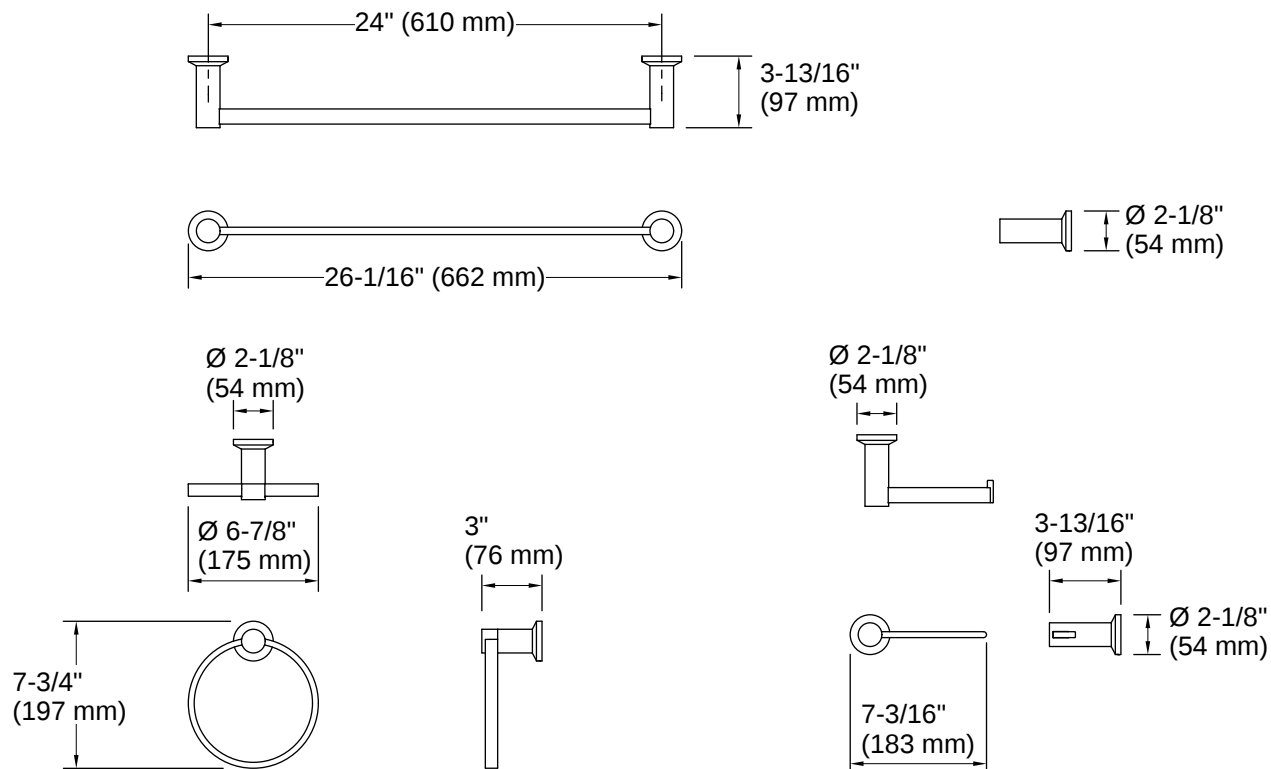

Installation

- Easy installation – no special tools required
- Installation hardware and template included

Installation Notes

Install this product according to the installation instructions.