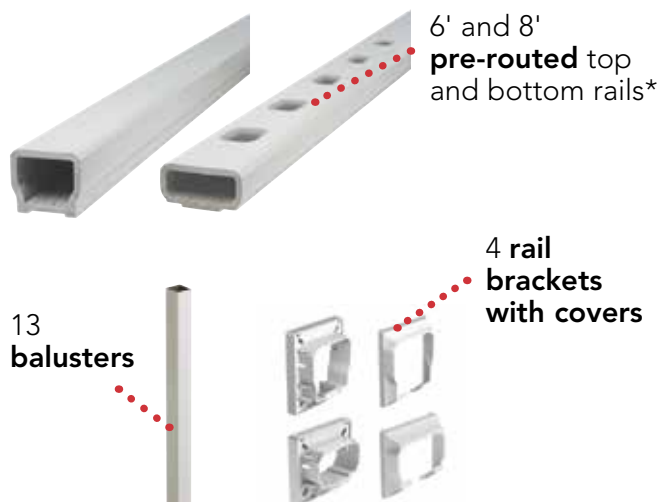

25 YEAR
STRUCTURAL
LIMITED WARRANTY

25 YEAR
STAIN & FADE
LIMITED WARRANTY

LIFETIME
MFG DEFECTS &
POWDER COATING
LIMITED WARRANTY

CLASSIC COMPOSITE GRAB & GO RAILING KIT

Classic Composite railing is the perfect grab and go railing kit.

PRE-ASSEMBLED RAILING

Sleek, simple and easy to install pre-assembled Contemporary Aluminum railing is the perfect addition to any deck.

*6' and 8' lengths with 42" rail heights available only in California.