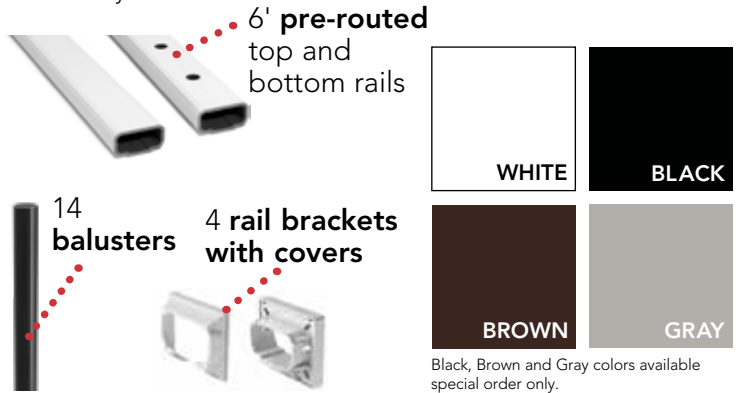

Highly compressed wood flour

Grooved-edge

Decking Profiles
1" x 5-1/2"

Solid-edge

Features a unique extrusion process creating a **stronger, more reliable** deck board

Available in **8' solid-edge** profile and **12' and 16' grooved-edge** profiles - **12' fascia available special order**

VBU 67197

RAILING

25 YEAR
STRUCTURAL
LIMITED WARRANTY

25 YEAR
STAIN & FADE
LIMITED WARRANTY

CONTEMPORARY COMPOSITE GRAB & GO RAILING KIT

The Contemporary Composite grab and go railing kit is deck railing made easy.