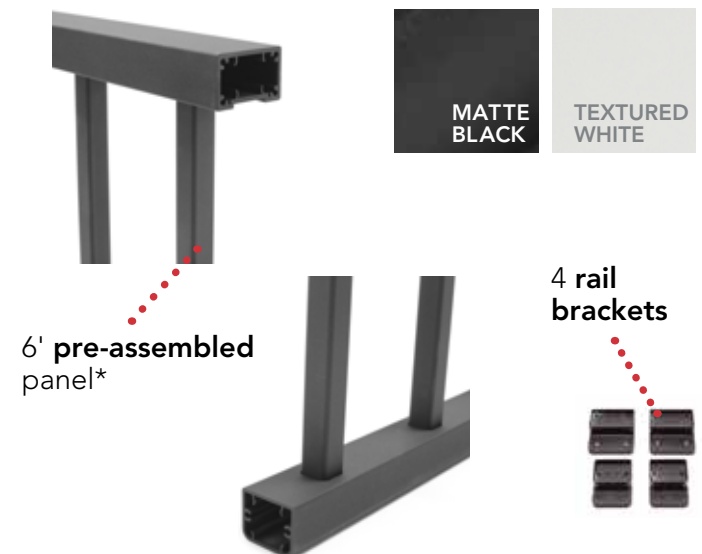

Highly compressed wood flour

Grooved-edge

Decking Profiles
1" x 5-1/2"

Solid-edge

Features a unique extrusion process creating a **stronger, more reliable** deck board

Available in **8' solid-edge** profile and **12' and 16' grooved-edge** profiles - **12' fascia available special order**

VBU 67197

RAILING

25 YEAR
STRUCTURAL
LIMITED WARRANTY

25 YEAR
STAIN & FADE
LIMITED WARRANTY

CONTEMPORARY COMPOSITE GRAB & GO RAILING KIT

The Contemporary Composite grab and go railing kit is deck railing made easy.

25 YEAR
STRUCTURAL
LIMITED WARRANTY

25 YEAR
STAIN & FADE
LIMITED WARRANTY

LIFETIME
MFG DEFECTS &
POWDER COATING
LIMITED WARRANTY

CLASSIC COMPOSITE GRAB & GO RAILING KIT

Classic Composite railing is the perfect grab and go railing kit.

PRE-ASSEMBLED RAILING

Sleek, simple and easy to install pre-assembled Contemporary Aluminum railing is the perfect addition to any deck.

*6' and 8' lengths with 42" rail heights available only in California.