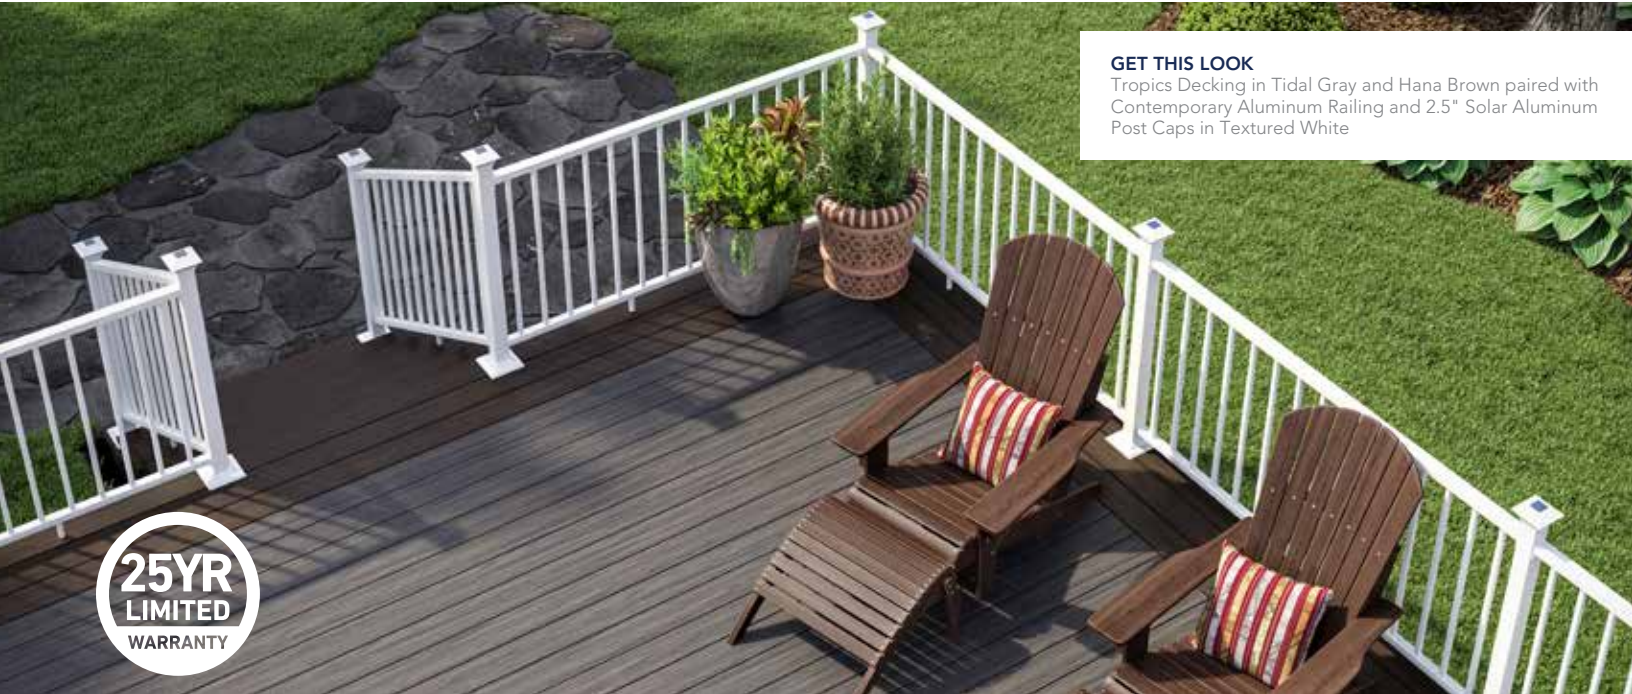

IN-STOCK

DECKING

GET THIS LOOK

Tropics Decking in Tidal Gray and Hana Brown paired with Contemporary Aluminum Railing and 2.5" Solar Aluminum Post Caps in Textured White

TROPICS & DISTRESSED WOOD PLASTIC COMPOSITE DECKING

Low maintenance composite deck boards resembling the look of tropical hardwoods.

Durable capstock layer on all three sides through the groove

Easy to clean with soap and water and is **resistant to rot, mold and scratches**

Highly compressed wood flour

Grooved-edge

Decking Profiles
1" x 5-1/2"

Solid-edge

Features a unique extrusion process creating a **stronger, more reliable** deck board

Available in **8' solid-edge** profile and **12' and 16' grooved-edge** profiles - **12' fascia available special order**