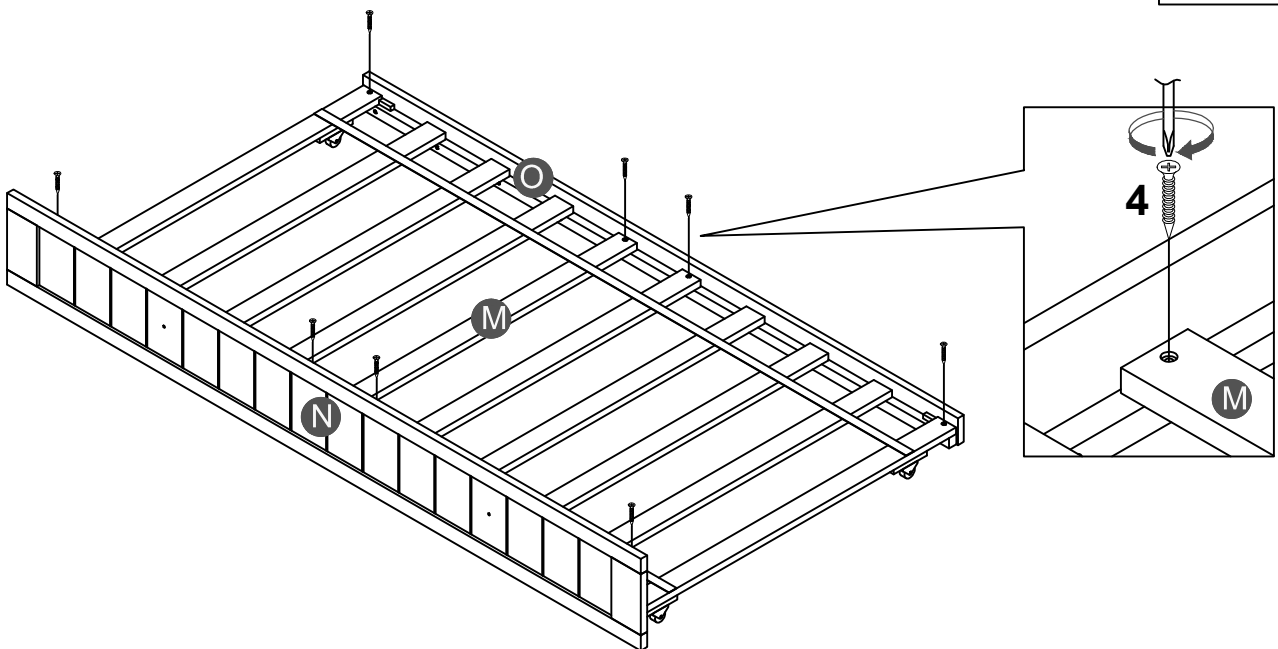

# Hardware List

<b>1</b>  (Ø15)1/4"*100mm Hex-Head bolts (12pcs)	<b>2</b>  (Ø15)1/4"*80mm Hex-Head bolts (14pcs)	<b>3</b>  1/4"*15 (9.5mm) Horizontal-Hole bolts(26pcs)
<b>4</b>  Ø4*30mm Wood screws (24pcs)	<b>5</b>  100*65*20 mm Wheels (4pcs)	<b>6</b>  (1/4")4.5*58mm Allen key (1pc)
<b>7</b>  95*95*18*3mm Metal bracket (2pcs)	<b>8</b>  Ø3.5*15mm Wood screws (16pcs)	<b>9</b>  40*18*18*2mm Metal bracket (2pcs)
<b>10</b>  Ø38*31mm Pine Knob (2pcs)	<b>11</b>  3/16"*15mm Ph zinc(Knob) (2pcs)	

**STEP 4:**

<b>4</b>	
<b>8PCS</b>	

**STEP 5:**

<b>5</b> 	<b>4</b> 
<b>4PCS</b>	<b>8PCS</b>

**STEP 6:**

<b>4</b> 
<b>8PCS</b>

**STEP 7:**

<b>7</b>	<b>8</b>
	
<b>2PCS</b>	<b>8PCS</b>

**STEP 8:**

<b>9</b>	<b>8</b>
	
<b>2PCS</b>	<b>8PCS</b>

**STEP 9:**

<b>10</b>	<b>11</b>
	
<b>2PCS</b>	<b>2PCS</b>

**STEP 10:**

Push Trundle under the bottom of Day Bed.