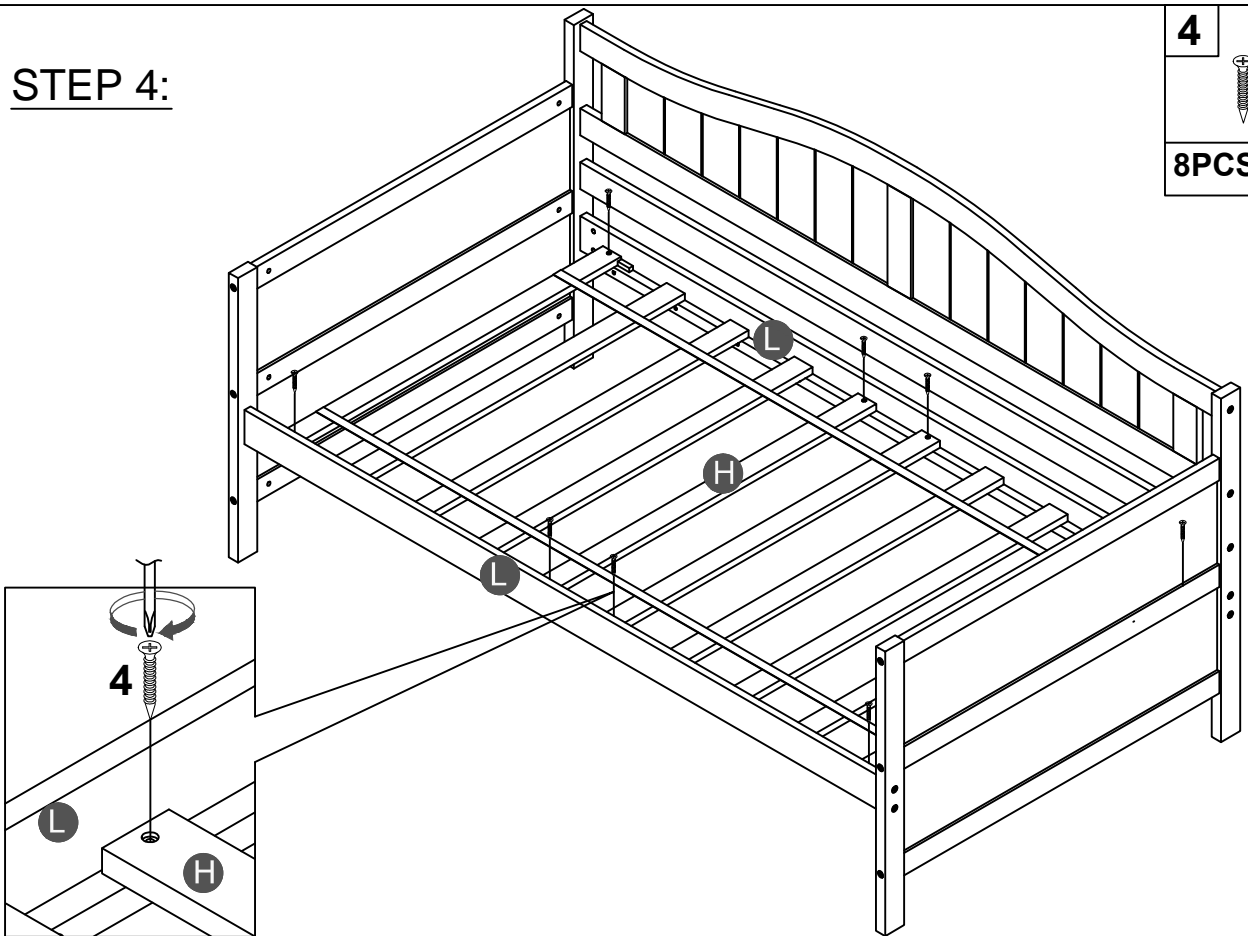

# Part List

<p><b>A</b></p>  <p>Leg HB (Left)- 1pc</p>	<p><b>B</b></p>  <p>Leg HB (Right)- 1pc</p>	<p><b>C</b></p>  <p>Leg FB (Right)- 1pc</p>
<p><b>D</b></p>  <p>Leg FB (left)- 1pc</p>	<p><b>E</b></p>  <p>Horizontal bars HB&amp;FB- 4pcs</p>	<p><b>F</b></p>  <p>Side panel (HB&amp;FB) - 4pcs</p>
<p><b>G</b></p>  <p>Horizontal center HB&amp;FB- 2pcs</p>	<p><b>H</b></p>  <p>Slat - 1set - (10pcs)</p>	<p><b>J</b></p>  <p>Guard rail (back)- 1pc</p>
<p><b>K</b></p>  <p>Horizontal(back)- 1pc</p>	<p><b>L</b></p>  <p>Side rail (Front &amp; Back)- 2pcs</p>	<p><b>M</b></p>  <p>Trundle Slat - 1set - (10pcs)</p>
<p><b>N</b></p>  <p>Trundle front - 1pc</p>	<p><b>O</b></p>  <p>Trundle back panel - 1pc</p>	

# Hardware List

<b>1</b>  (Ø15)1/4"*100mm Hex-Head bolts (12pcs)	<b>2</b>  (Ø15)1/4"*80mm Hex-Head bolts (14pcs)	<b>3</b>  1/4"*15 (9.5mm) Horizontal-Hole bolts(26pcs)
<b>4</b>  Ø4*30mm Wood screws (24pcs)	<b>5</b>  100*65*20 mm Wheels (4pcs)	<b>6</b>  (1/4")4.5*58mm Allen key (1pc)
<b>7</b>  95*95*18*3mm Metal bracket (2pcs)	<b>8</b>  Ø3.5*15mm Wood screws (16pcs)	<b>9</b>  40*18*18*2mm Metal bracket (2pcs)
<b>10</b>  Ø38*31mm Pine Knob (2pcs)	<b>11</b>  3/16"*15mm Ph zinc(Knob) (2pcs)	

## ASSEMBLY TOOLS REQUIRED ( NOT INCLUDED )

DO NOT USE POWER TOOLS TO ASSEMBLE THIS PRODUCT !

**STEP 1:**

1		3	
6PCS		6PCS	

**STEP 2:**

1		3	
6PCS		6PCS	

**STEP 3:**

<b>2</b>		<b>3</b>	
<b>14PCS</b>		<b>14PCS</b>	

**STEP 4:**

<b>4</b>	
<b>8PCS</b>	

**STEP 5:**

<b>5</b> 	<b>4</b> 
<b>4PCS</b>	<b>8PCS</b>

**STEP 6:**

<b>4</b> 
<b>8PCS</b>

**STEP 7:**

<b>7</b>	<b>8</b>
	
<b>2PCS</b>	<b>8PCS</b>