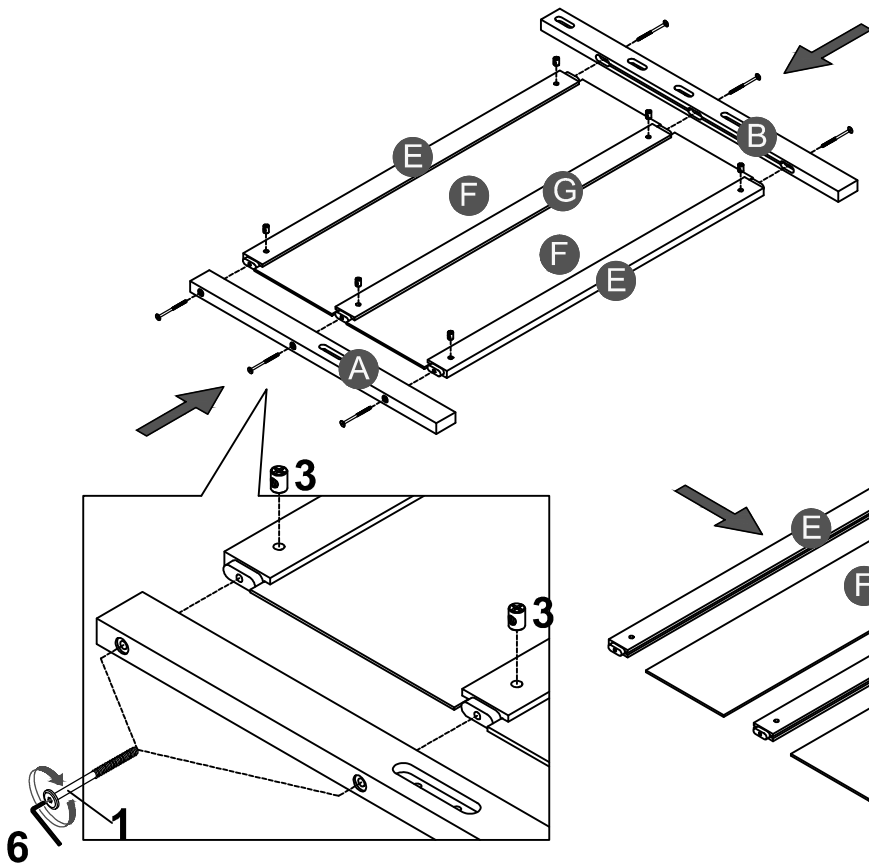

STEP 1:

1		3	
6PCS		6PCS