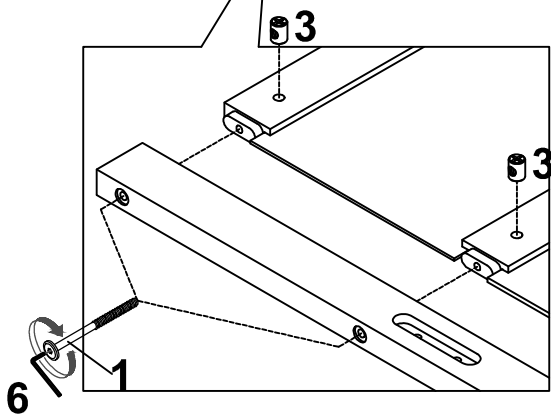

# Part List

<p><b>A</b></p>  <p>Leg HB (Left)- 1pc</p>	<p><b>B</b></p>  <p>Leg HB (Right)- 1pc</p>	<p><b>C</b></p>  <p>Leg FB (Right)- 1pc</p>
<p><b>D</b></p>  <p>Leg FB (left)- 1pc</p>	<p><b>E</b></p>  <p>Horizontal bars HB&amp;FB- 4pcs</p>	<p><b>F</b></p>  <p>Side panel (HB&amp;FB) - 4pcs</p>
<p><b>G</b></p>  <p>Horizontal center HB&amp;FB- 2pcs</p>	<p><b>H</b></p>  <p>Slat - 1set - (10pcs)</p>	<p><b>J</b></p>  <p>Guard rail (back)- 1pc</p>
<p><b>K</b></p>  <p>Horizontal(back)- 1pc</p>	<p><b>L</b></p>  <p>Side rail (Front &amp; Back)- 2pcs</p>	<p><b>M</b></p>  <p>Trundle Slat - 1set - (10pcs)</p>
<p><b>N</b></p>  <p>Trundle front - 1pc</p>	<p><b>O</b></p>  <p>Trundle back panel - 1pc</p>	

# Hardware List

<b>1</b>  (Ø15)1/4"*100mm Hex-Head bolts (12pcs)	<b>2</b>  (Ø15)1/4"*80mm Hex-Head bolts (14pcs)	<b>3</b>  1/4"*15 (9.5mm) Horizontal-Hole bolts(26pcs)
<b>4</b>  Ø4*30mm Wood screws (24pcs)	<b>5</b>  100*65*20 mm Wheels (4pcs)	<b>6</b>  (1/4")4.5*58mm Allen key (1pc)
<b>7</b>  95*95*18*3mm Metal bracket (2pcs)	<b>8</b>  Ø3.5*15mm Wood screws (16pcs)	<b>9</b>  40*18*18*2mm Metal bracket (2pcs)
<b>10</b>  Ø38*31mm Pine Knob (2pcs)	<b>11</b>  3/16"*15mm Ph zinc(Knob) (2pcs)	

## ASSEMBLY TOOLS REQUIRED ( NOT INCLUDED )

DO NOT USE POWER TOOLS TO ASSEMBLE THIS PRODUCT !

**STEP 1:**

1		3	
6PCS		6PCS	

**STEP 2:**

1		3	
6PCS		6PCS	

**STEP 3:**

<b>2</b>		<b>3</b>	
<b>14PCS</b>		<b>14PCS</b>	