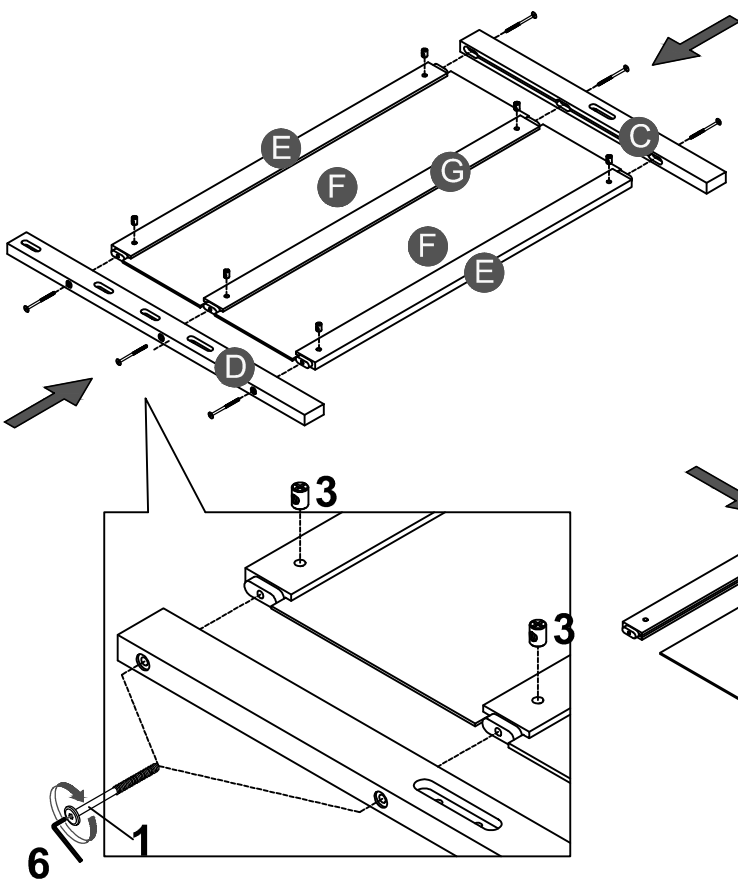

# Part List

<p><b>A</b></p>  <p>Leg HB (Left)- 1pc</p>	<p><b>B</b></p>  <p>Leg HB (Right)- 1pc</p>	<p><b>C</b></p>  <p>Leg FB (Right)- 1pc</p>
<p><b>D</b></p>  <p>Leg FB (left)- 1pc</p>	<p><b>E</b></p>  <p>Horizontal bars HB&amp;FB- 4pcs</p>	<p><b>F</b></p>  <p>Side panel (HB&amp;FB) - 4pcs</p>
<p><b>G</b></p>  <p>Horizontal center HB&amp;FB- 2pcs</p>	<p><b>H</b></p>  <p>Slat - 1set - (10pcs)</p>	<p><b>J</b></p>  <p>Guard rail (back)- 1pc</p>
<p><b>K</b></p>  <p>Horizontal(back)- 1pc</p>	<p><b>L</b></p>  <p>Side rail (Front &amp; Back)- 2pcs</p>	<p><b>M</b></p>  <p>Trundle Slat - 1set - (10pcs)</p>
<p><b>N</b></p>  <p>Trundle front - 1pc</p>	<p><b>O</b></p>  <p>Trundle back panel - 1pc</p>	

# Hardware List

<b>1</b>  (Ø15)1/4"*100mm Hex-Head bolts (12pcs)	<b>2</b>  (Ø15)1/4"*80mm Hex-Head bolts (14pcs)	<b>3</b>  1/4"*15 (9.5mm) Horizontal-Hole bolts(26pcs)
<b>4</b>  Ø4*30mm Wood screws (24pcs)	<b>5</b>  100*65*20 mm Wheels (4pcs)	<b>6</b>  (1/4")4.5*58mm Allen key (1pc)
<b>7</b>  95*95*18*3mm Metal bracket (2pcs)	<b>8</b>  Ø3.5*15mm Wood screws (16pcs)	<b>9</b>  40*18*18*2mm Metal bracket (2pcs)
<b>10</b>  Ø38*31mm Pine Knob (2pcs)	<b>11</b>  3/16"*15mm Ph zinc(Knob) (2pcs)	

## ASSEMBLY TOOLS REQUIRED ( NOT INCLUDED )

DO NOT USE POWER TOOLS TO ASSEMBLE THIS PRODUCT !

**STEP 1:**

1		3	
6PCS		6PCS	

**STEP 2:**

1		3	
6PCS		6PCS	

**STEP 3:**

<b>2</b>		<b>3</b>	
<b>14PCS</b>		<b>14PCS</b>	

**STEP 4:**

<b>4</b>	
<b>8PCS</b>	

**STEP 5:**

<b>5</b> 	<b>4</b> 
<b>4PCS</b>	<b>8PCS</b>

**STEP 6:**

<b>4</b> 
<b>8PCS</b>

**STEP 7:**

<b>7</b>	<b>8</b>
	
<b>2PCS</b>	<b>8PCS</b>