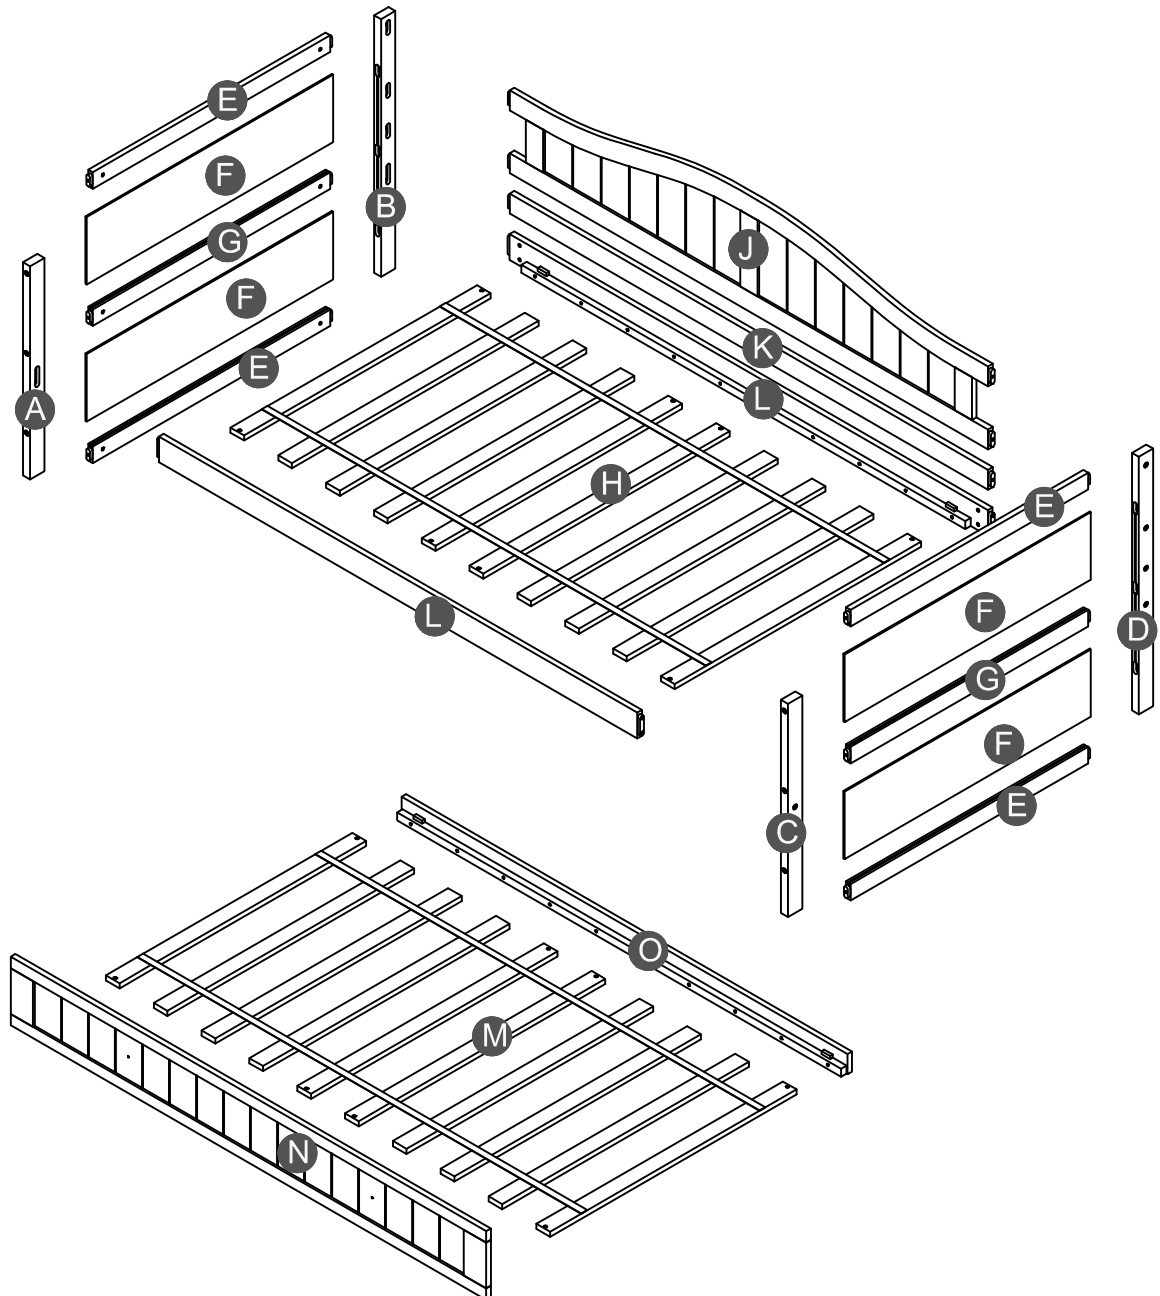

# Detail View

# Part List

<p><b>A</b></p>  <p>Leg HB (Left)- 1pc</p>	<p><b>B</b></p>  <p>Leg HB (Right)- 1pc</p>	<p><b>C</b></p>  <p>Leg FB (Right)- 1pc</p>
<p><b>D</b></p>  <p>Leg FB (left)- 1pc</p>	<p><b>E</b></p>  <p>Horizontal bars HB&amp;FB- 4pcs</p>	<p><b>F</b></p>  <p>Side panel (HB&amp;FB) - 4pcs</p>
<p><b>G</b></p>  <p>Horizontal center HB&amp;FB- 2pcs</p>	<p><b>H</b></p>  <p>Slat - 1set - (10pcs)</p>	<p><b>J</b></p>  <p>Guard rail (back)- 1pc</p>
<p><b>K</b></p>  <p>Horizontal(back)- 1pc</p>	<p><b>L</b></p>  <p>Side rail (Front &amp; Back)- 2pcs</p>	<p><b>M</b></p>  <p>Trundle Slat - 1set - (10pcs)</p>
<p><b>N</b></p>  <p>Trundle front - 1pc</p>	<p><b>O</b></p>  <p>Trundle back panel - 1pc</p>	

# Hardware List

<b>1</b>  (Ø15)1/4"*100mm Hex-Head bolts (12pcs)	<b>2</b>  (Ø15)1/4"*80mm Hex-Head bolts (14pcs)	<b>3</b>  1/4"*15 (9.5mm) Horizontal-Hole bolts(26pcs)
<b>4</b>  Ø4*30mm Wood screws (24pcs)	<b>5</b>  100*65*20 mm Wheels (4pcs)	<b>6</b>  (1/4")4.5*58mm Allen key (1pc)
<b>7</b>  95*95*18*3mm Metal bracket (2pcs)	<b>8</b>  Ø3.5*15mm Wood screws (16pcs)	<b>9</b>  40*18*18*2mm Metal bracket (2pcs)
<b>10</b>  Ø38*31mm Pine Knob (2pcs)	<b>11</b>  3/16"*15mm Ph zinc(Knob) (2pcs)	