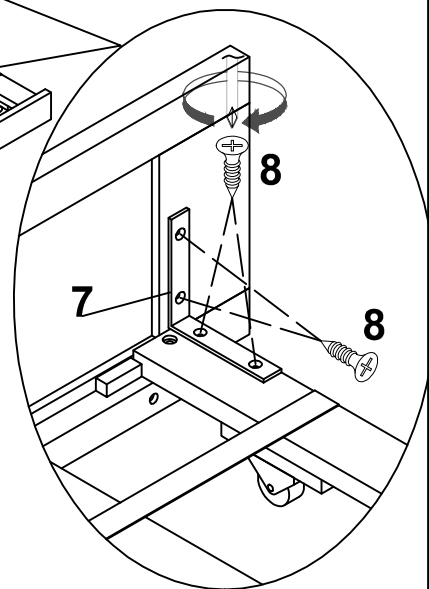

# Part List

<p><b>A</b></p>  <p>Leg HB (Left)- 1pc</p>	<p><b>B</b></p>  <p>Leg HB (Right)- 1pc</p>	<p><b>C</b></p>  <p>Leg FB (Right)- 1pc</p>
<p><b>D</b></p>  <p>Leg FB (left)- 1pc</p>	<p><b>E</b></p>  <p>Horizontal bars HB&amp;FB- 4pcs</p>	<p><b>F</b></p>  <p>Side panel (HB&amp;FB) - 4pcs</p>
<p><b>G</b></p>  <p>Horizontal center HB&amp;FB- 2pcs</p>	<p><b>H</b></p>  <p>Slat - 1set - (10pcs)</p>	<p><b>J</b></p>  <p>Guard rail (back)- 1pc</p>
<p><b>K</b></p>  <p>Horizontal(back)- 1pc</p>	<p><b>L</b></p>  <p>Side rail (Front &amp; Back)- 2pcs</p>	<p><b>M</b></p>  <p>Trundle Slat - 1set - (10pcs)</p>
<p><b>N</b></p>  <p>Trundle front - 1pc</p>	<p><b>O</b></p>  <p>Trundle back panel - 1pc</p>	

# Hardware List

<b>1</b>  (Ø15)1/4"*100mm Hex-Head bolts (12pcs)	<b>2</b>  (Ø15)1/4"*80mm Hex-Head bolts (14pcs)	<b>3</b>  1/4"*15 (9.5mm) Horizontal-Hole bolts(26pcs)
<b>4</b>  Ø4*30mm Wood screws (24pcs)	<b>5</b>  100*65*20 mm Wheels (4pcs)	<b>6</b>  (1/4")4.5*58mm Allen key (1pc)
<b>7</b>  95*95*18*3mm Metal bracket (2pcs)	<b>8</b>  Ø3.5*15mm Wood screws (16pcs)	<b>9</b>  40*18*18*2mm Metal bracket (2pcs)
<b>10</b>  Ø38*31mm Pine Knob (2pcs)	<b>11</b>  3/16"*15mm Ph zinc(Knob) (2pcs)	

## ASSEMBLY TOOLS REQUIRED ( NOT INCLUDED )

DO NOT USE POWER TOOLS TO ASSEMBLE THIS PRODUCT !

**STEP 1:**

1		3	
6PCS		6PCS	

**STEP 2:**

1		3	
6PCS		6PCS	

**STEP 3:**

<b>2</b>		<b>3</b>	
<b>14PCS</b>		<b>14PCS</b>	

**STEP 4:**

<b>4</b>	
<b>8PCS</b>	

**STEP 5:**

<b>5</b> 	<b>4</b> 
<b>4PCS</b>	<b>8PCS</b>

**STEP 6:**

<b>4</b> 
<b>8PCS</b>

**STEP 7:**

<b>7</b>	<b>8</b>
	
<b>2PCS</b>	<b>8PCS</b>