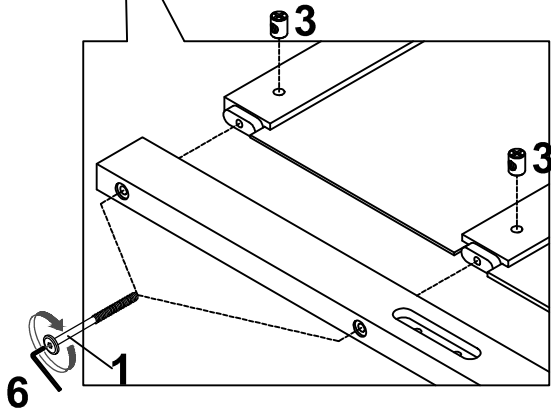

# Part List

<p><b>A</b></p>  <p>Leg HB (Left)- 1pc</p>	<p><b>B</b></p>  <p>Leg HB (Right)- 1pc</p>	<p><b>C</b></p>  <p>Leg FB (Right)- 1pc</p>
<p><b>D</b></p>  <p>Leg FB (left)- 1pc</p>	<p><b>E</b></p>  <p>Horizontal bars HB&amp;FB- 4pcs</p>	<p><b>F</b></p>  <p>Side panel (HB&amp;FB) - 4pcs</p>
<p><b>G</b></p>  <p>Horizontal center HB&amp;FB- 2pcs</p>	<p><b>H</b></p>  <p>Slat - 1set - (10pcs)</p>	<p><b>J</b></p>  <p>Guard rail (back)- 1pc</p>
<p><b>K</b></p>  <p>Horizontal(back)- 1pc</p>	<p><b>L</b></p>  <p>Side rail (Front &amp; Back)- 2pcs</p>	<p><b>M</b></p>  <p>Trundle Slat - 1set - (10pcs)</p>
<p><b>N</b></p>  <p>Trundle front - 1pc</p>	<p><b>O</b></p>  <p>Trundle back panel - 1pc</p>	

# Hardware List

<b>1</b>  (Ø15)1/4"*100mm Hex-Head bolts (12pcs)	<b>2</b>  (Ø15)1/4"*80mm Hex-Head bolts (14pcs)	<b>3</b>  1/4"*15 (9.5mm) Horizontal-Hole bolts(26pcs)
<b>4</b>  Ø4*30mm Wood screws (24pcs)	<b>5</b>  100*65*20 mm Wheels (4pcs)	<b>6</b>  (1/4")4.5*58mm Allen key (1pc)
<b>7</b>  95*95*18*3mm Metal bracket (2pcs)	<b>8</b>  Ø3.5*15mm Wood screws (16pcs)	<b>9</b>  40*18*18*2mm Metal bracket (2pcs)
<b>10</b>  Ø38*31mm Pine Knob (2pcs)	<b>11</b>  3/16"*15mm Ph zinc(Knob) (2pcs)	

## ASSEMBLY TOOLS REQUIRED ( NOT INCLUDED )

DO NOT USE POWER TOOLS TO ASSEMBLE THIS PRODUCT !

**STEP 1:**

1		3	
6PCS		6PCS	

**STEP 2:**

1		3	
6PCS		6PCS	

**STEP 3:**

<b>2</b>		<b>3</b>	
<b>14PCS</b>		<b>14PCS</b>	