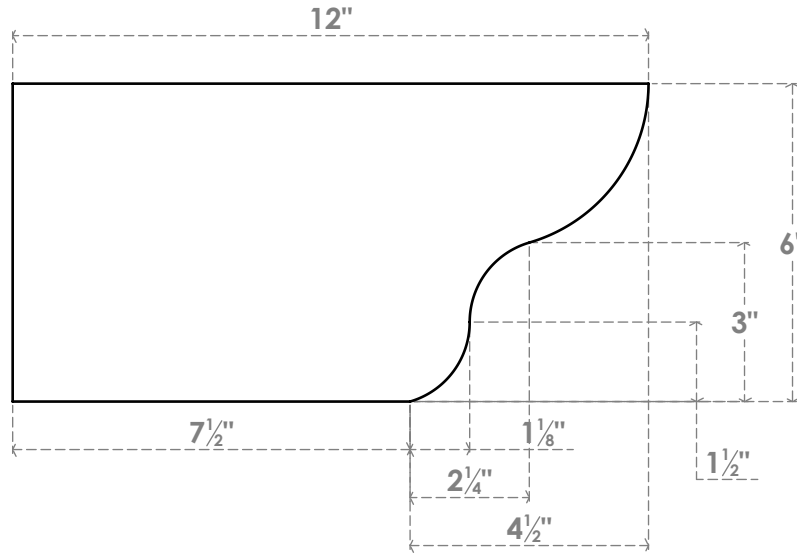

# RFTP04X06X12GRN

4"W X 6"H X 12"L GREENSBORO ARCHITECTURAL GRADE PVC RAFTER TAIL

SIDE PROFILE

FRONT PROFILE

ISOMETRIC

EKENA MILLWORK  
 2300 WEST MAIN ST.  
 CLARKSVILLE, TX 75426  
 TOLL FREE: 866-607-0453  
 WWW.EKENAMILLWORK.COM