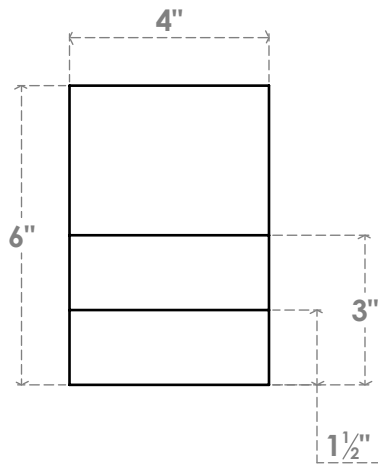

# RFTP04X06X12GRN

4"W X 6"H X 12"L GREENSBORO ARCHITECTURAL GRADE PVC RAFTER TAIL

SIDE PROFILE

FRONT PROFILE

ISOMETRIC

EKENA MILLWORK  
 2300 WEST MAIN ST.  
 CLARKSVILLE, TX 75426  
 TOLL FREE: 866-607-0453  
 WWW.EKENAMILLWORK.COM