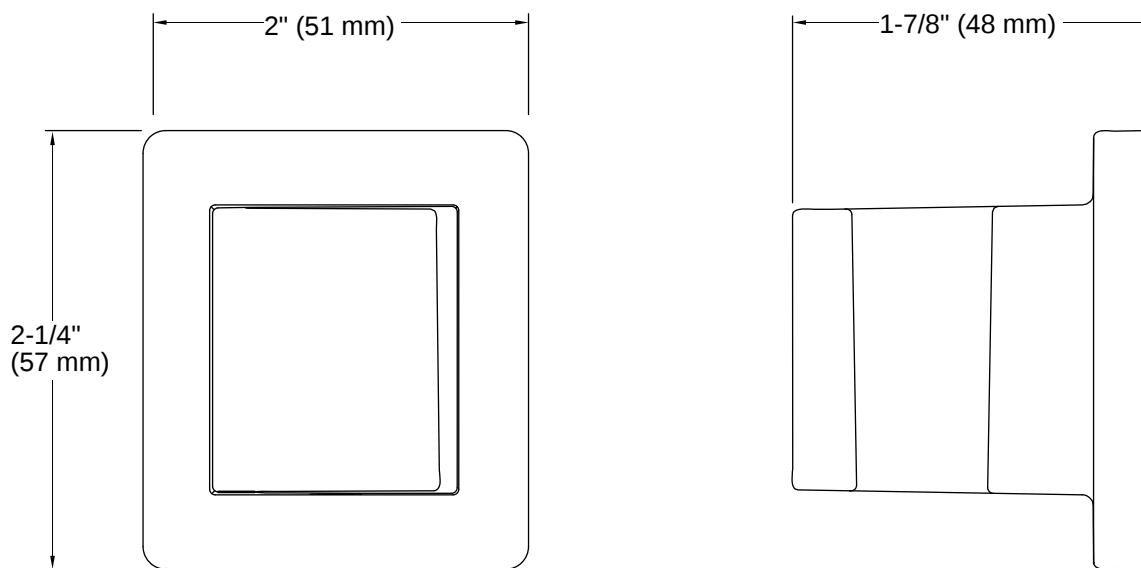

Installation

- Wall-mount

Installation Notes

Install this product according to the installation instructions.