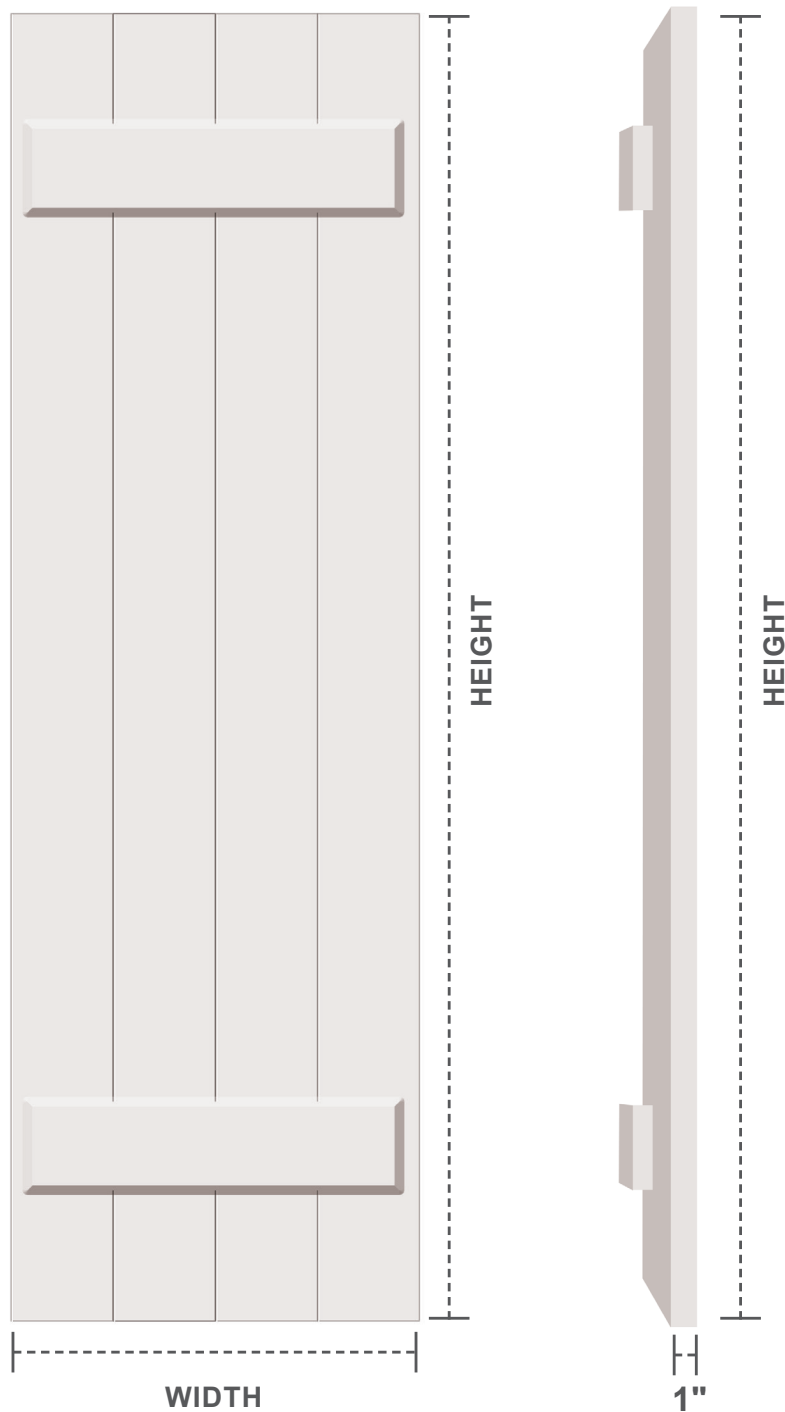

TRUE FIT SHUTTERS

FOUR BOARD JOINED BNB SHUTTERS

STYLE

TFP101BB

FRONT VIEW

SIDE VIEW

AVAILABLE
WIDTH

10.75"- 21.5"

AVAILABLE
HEIGHT

25"- 80"

NOTE:
Shutters contain structural aluminum allowing both decorative and operable installation methods.