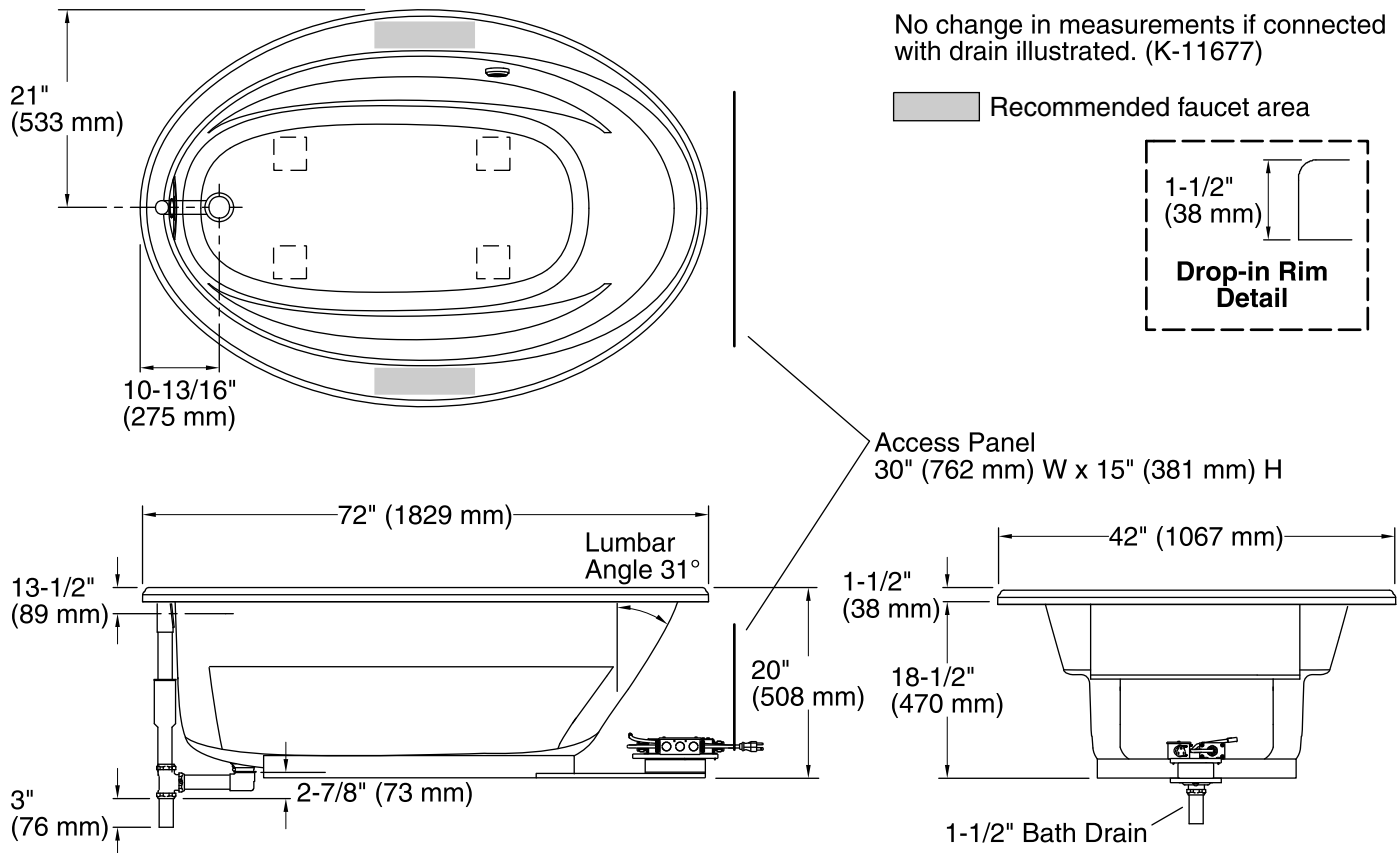

#### Color Code Description

	0	White
	96	Biscuit
	47	Almond

No change in measurements if connected with drain illustrated. (K-11677)

Recommended faucet area

### Technical Information

All product dimensions are nominal.

Installation:	Drop-in
Drain location:	End
Basin area, bottom:	55-1/4" x 23-1/2" (1403 mm x 597 mm)
Basin area, top:	64-1/2" x 32" (1638 mm x 813 mm)
Weight:	85 lbs (38.6 kg)
Minimum floor load:	35 lbs/ft <sup>2</sup> (170.9 kg/m <sup>2</sup> )
Water depth:	15" (381 mm)
Water capacity:	75 gal (283.9 L)
Template:	Drop-in, 1042557-7, required, included
Electrical component rating:	Heated Surface: 120 V, 0.5 A, 60 Hz, 65 W