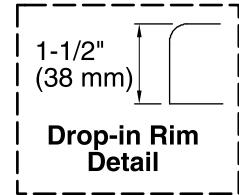

#### Color Code Description

	0	White
	96	Biscuit
	47	Almond

No change in measurements if connected with drain illustrated. (K-11677)

Recommended faucet area

### Technical Information

All product dimensions are nominal.

Installation:	Drop-in
Drain location:	End
Basin area, bottom:	55-1/4" x 23-1/2" (1403 mm x 597 mm)
Basin area, top:	64-1/2" x 32" (1638 mm x 813 mm)
Weight:	85 lbs (38.6 kg)
Minimum floor load:	35 lbs/ft <sup>2</sup> (170.9 kg/m <sup>2</sup> )
Water depth:	15" (381 mm)
Water capacity:	75 gal (283.9 L)
Template:	Drop-in, 1042557-7, required, included
Electrical component rating:	Heated Surface: 120 V, 0.5 A, 60 Hz, 65 W