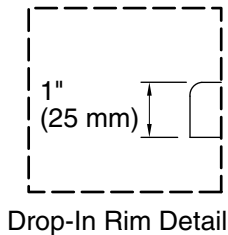

No change in measurement if connected with drain illustrated. (K-7272)

Technical Information

All product dimensions are nominal.

Drain location:	Center
Basin area, bottom:	45-3/4" x 25-15/16" (1162 mm x 659 mm)
Basin area, top:	65-3/8" x 29-5/16" (1661 mm x 745 mm)
Weight:	82 lbs (37.2 kg)
Minimum floor load:	58 lbs/ft ² (283.2 kg/m ²)
Water depth:	19-7/16" (494 mm)
Water capacity:	112.9 gal (427.4 L)
Cutout:	Drop-in, 71-1/2" x 35-1/2" (1816 mm x 902 mm)
Minimum flat for door:	2-1/2" (64 mm)