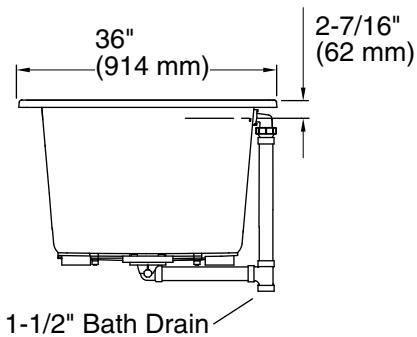

No change in measurement if connected with drain illustrated. (K-7272)

Technical Information

All product dimensions are nominal.

Drain location:	Center
Basin area, bottom:	45-3/4" x 25-15/16" (1162 mm x 659 mm)
Basin area, top:	65-3/8" x 29-5/16" (1661 mm x 745 mm)
Weight:	82 lbs (37.2 kg)
Minimum floor load:	58 lbs/ft ² (283.2 kg/m ²)
Water depth:	19-7/16" (494 mm)
Water capacity:	112.9 gal (427.4 L)
Cutout:	Drop-in, 71-1/2" x 35-1/2" (1816 mm x 902 mm)
Minimum flat for door:	2-1/2" (64 mm)

Notes

Measure your actual product for rough-in details.

Install this product according to the installation instructions.

The hot water supply should be 70% of the capacity of the bath or greater. Installations will vary.