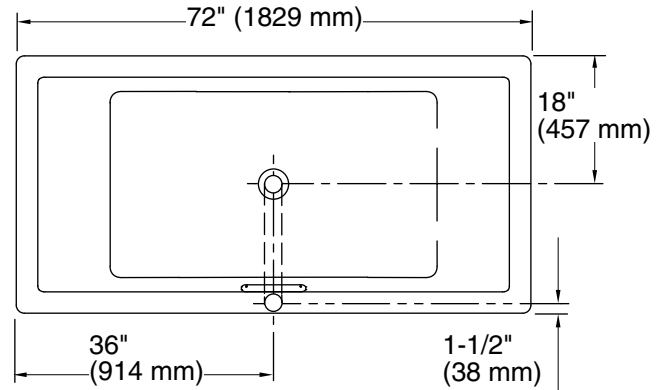

No change in measurement if connected with drain illustrated. (K-7272)

Technical Information

All product dimensions are nominal.

Drain location:	Center
Basin area, bottom:	45-3/4" x 25-15/16" (1162 mm x 659 mm)
Basin area, top:	65-3/8" x 29-5/16" (1661 mm x 745 mm)
Weight:	82 lbs (37.2 kg)
Minimum floor load:	58 lbs/ft ² (283.2 kg/m ²)
Water depth:	19-7/16" (494 mm)
Water capacity:	112.9 gal (427.4 L)
Cutout:	Drop-in, 71-1/2" x 35-1/2" (1816 mm x 902 mm)
Minimum flat for door:	2-1/2" (64 mm)

Notes

Measure your actual product for rough-in details.

Install this product according to the installation instructions.

The hot water supply should be 70% of the capacity of the bath or greater. Installations will vary.