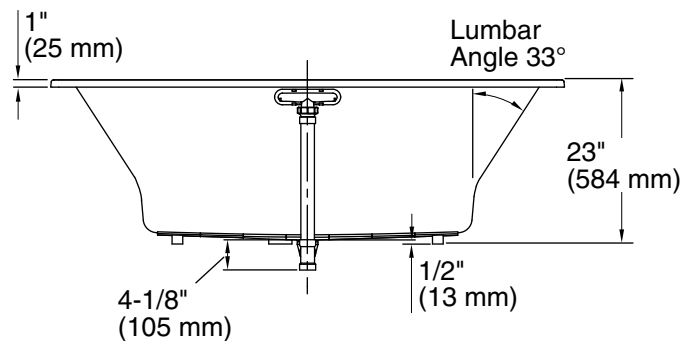

No change in measurement if connected with drain illustrated. (K-7272)

Technical Information

All product dimensions are nominal.

Drain location:	Center
Basin area, bottom:	45-3/4" x 25-15/16" (1162 mm x 659 mm)
Basin area, top:	65-3/8" x 29-5/16" (1661 mm x 745 mm)
Weight:	82 lbs (37.2 kg)
Minimum floor load:	58 lbs/ft ² (283.2 kg/m ²)
Water depth:	19-7/16" (494 mm)
Water capacity:	112.9 gal (427.4 L)
Cutout:	Drop-in, 71-1/2" x 35-1/2" (1816 mm x 902 mm)
Minimum flat for door:	2-1/2" (64 mm)