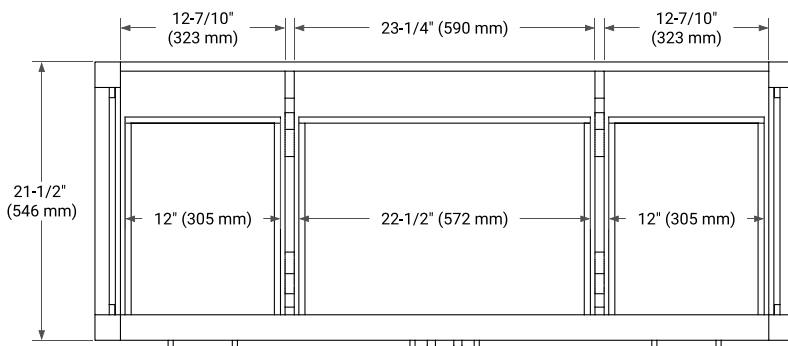

CAMBRIDGE 54" SINGLE SINK BASE CABINET

ARIEL

BASE CABINET DIMENSIONS

54" W x 21.5" D x 34.5" H

FEATURES

- Solid wood frame & plywood panels
- Dovetail drawers and joints
- Soft closing doors & drawers

HARDWARE FINISHES*

White Grey Midnight Blue Espresso

Oak Black Oak Brown Oak

FRONT VIEW

SIDE VIEW

PLAN VIEW

55" SINGLE RECTANGLE SINK COUNTERTOP WITH 1.5 IN. THICKNESS

ARIEL

OVERALL DIMENSIONS

55" W x 22" D x 1.5" H

COUNTERTOP OPTIONS

Carrara Marble

White Quartz

FEATURES

- Solid countertop with mitered edges & seams
- Undermount white rectangular sink
- Pre-drilled for 8" widespread faucet

INCLUDED

- Countertop
- Matching Backsplash
- Rectangle Sink

COUNTERTOP PLAN VIEW

EDGE SIDE VIEW

THREE DIMENSIONAL COUNTERTOP VIEW