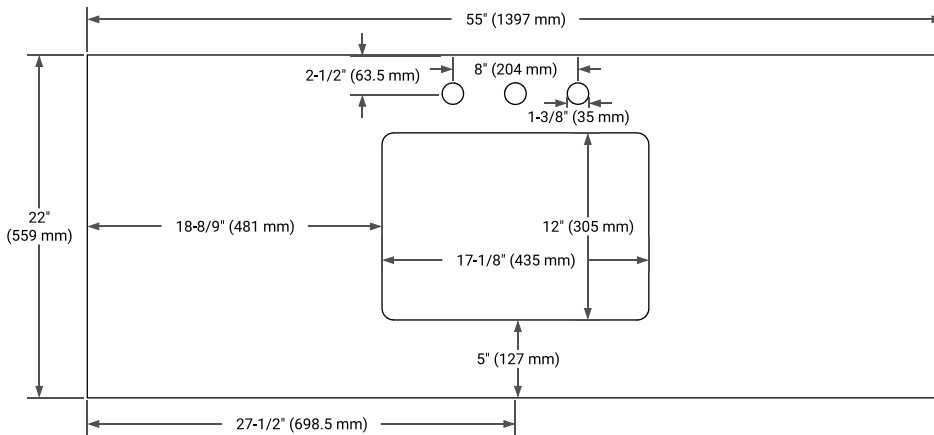

White Grey Midnight Blue Espresso

Oak Black Oak Brown Oak

FRONT VIEW

SIDE VIEW

PLAN VIEW

55" SINGLE RECTANGLE SINK COUNTERTOP WITH 1.5 IN. THICKNESS

ARIEL

OVERALL DIMENSIONS

55" W x 22" D x 1.5" H

COUNTERTOP OPTIONS

Carrara Marble

White Quartz

FEATURES

- Solid countertop with mitered edges & seams
- Undermount white rectangular sink
- Pre-drilled for 8" widespread faucet

INCLUDED

- Countertop
- Matching Backsplash
- Rectangle Sink

COUNTERTOP PLAN VIEW

EDGE SIDE VIEW

THREE DIMENSIONAL COUNTERTOP VIEW