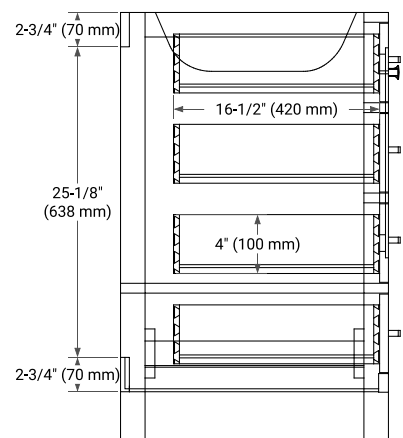

CAMBRIDGE 54" SINGLE SINK BASE CABINET

ARIEL

BASE CABINET DIMENSIONS

54" W x 21.5" D x 34.5" H

FEATURES

- Solid wood frame & plywood panels
- Dovetail drawers and joints
- Soft closing doors & drawers

HARDWARE FINISHES*

White Grey Midnight Blue Espresso

Oak Black Oak Brown Oak

FRONT VIEW

SIDE VIEW

PLAN VIEW

55" SINGLE RECTANGLE SINK COUNTERTOP WITH 1.5 IN. THICKNESS

ARIEL

OVERALL DIMENSIONS

55" W x 22" D x 1.5" H

COUNTERTOP OPTIONS

Carrara Marble

White Quartz

FEATURES

- Solid countertop with mitered edges & seams
- Undermount white rectangular sink
- Pre-drilled for 8" widespread faucet

INCLUDED

- Countertop
- Matching Backsplash
- Rectangle Sink

COUNTERTOP PLAN VIEW

EDGE SIDE VIEW

THREE DIMENSIONAL COUNTERTOP VIEW