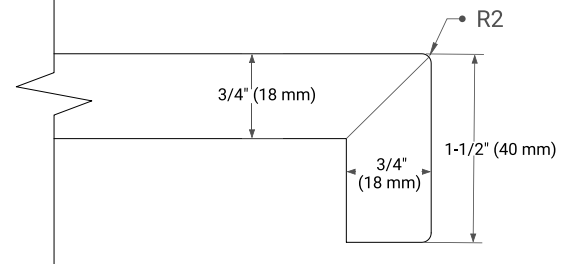

White Grey Midnight Blue Espresso

Oak Black Oak Brown Oak

FRONT VIEW

SIDE VIEW

PLAN VIEW

55" SINGLE RECTANGLE SINK COUNTERTOP WITH 1.5 IN. THICKNESS

ARIEL

OVERALL DIMENSIONS

55" W x 22" D x 1.5" H

COUNTERTOP OPTIONS

Carrara Marble

White Quartz

FEATURES

- Solid countertop with mitered edges & seams
- Undermount white rectangular sink
- Pre-drilled for 8" widespread faucet

INCLUDED

- Countertop
- Matching Backsplash
- Rectangle Sink

COUNTERTOP PLAN VIEW

EDGE SIDE VIEW

THREE DIMENSIONAL COUNTERTOP VIEW