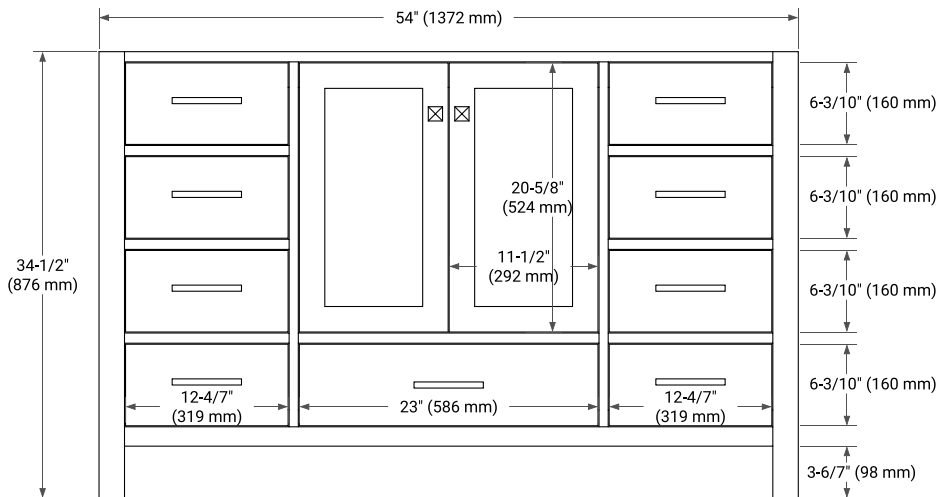

CAMBRIDGE 54" SINGLE SINK BASE CABINET

ARIEL

BASE CABINET DIMENSIONS

54" W x 21.5" D x 34.5" H

FEATURES

- Solid wood frame & plywood panels
- Dovetail drawers and joints
- Soft closing doors & drawers

HARDWARE FINISHES*

White Grey Midnight Blue Espresso

Oak Black Oak Brown Oak

FRONT VIEW

SIDE VIEW

PLAN VIEW

55" SINGLE RECTANGLE SINK COUNTERTOP WITH 1.5 IN. THICKNESS

ARIEL

OVERALL DIMENSIONS

55" W x 22" D x 1.5" H

COUNTERTOP OPTIONS

Carrara Marble

White Quartz

FEATURES

- Solid countertop with mitered edges & seams
- Undermount white rectangular sink
- Pre-drilled for 8" widespread faucet

INCLUDED

- Countertop
- Matching Backsplash
- Rectangle Sink

COUNTERTOP PLAN VIEW

EDGE SIDE VIEW

THREE DIMENSIONAL COUNTERTOP VIEW