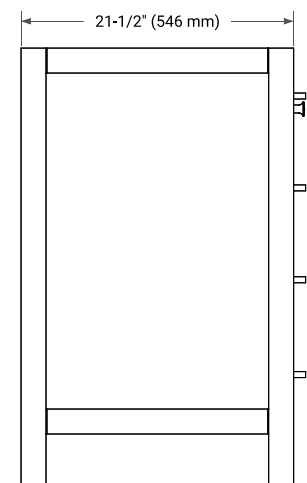

CAMBRIDGE 54" SINGLE SINK BASE CABINET

ARIEL

BASE CABINET DIMENSIONS

54" W x 21.5" D x 34.5" H

FEATURES

- Solid wood frame & plywood panels
- Dovetail drawers and joints
- Soft closing doors & drawers

HARDWARE FINISHES*

White Grey Midnight Blue Espresso

Oak Black Oak Brown Oak

FRONT VIEW

SIDE VIEW

PLAN VIEW

55" SINGLE RECTANGLE SINK COUNTERTOP WITH 1.5 IN. THICKNESS

ARIEL

OVERALL DIMENSIONS

55" W x 22" D x 1.5" H

COUNTERTOP OPTIONS

Carrara Marble

White Quartz

FEATURES

- Solid countertop with mitered edges & seams
- Undermount white rectangular sink
- Pre-drilled for 8" widespread faucet

INCLUDED

- Countertop
- Matching Backsplash
- Rectangle Sink

COUNTERTOP PLAN VIEW

EDGE SIDE VIEW

THREE DIMENSIONAL COUNTERTOP VIEW