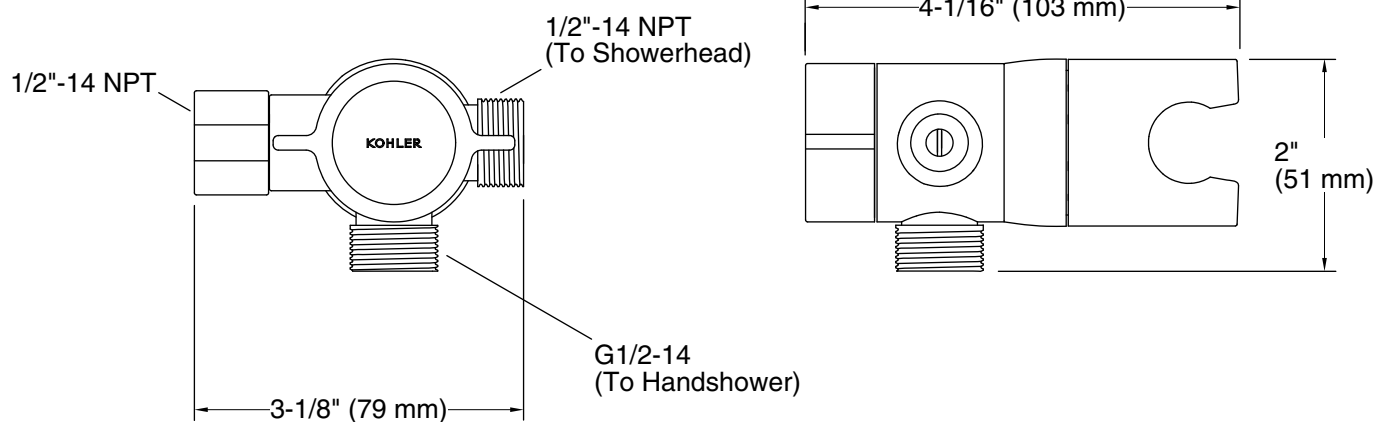

Technical Information

All product dimensions are nominal.

Material: Plastic

Notes

Install this product according to the installation guide.