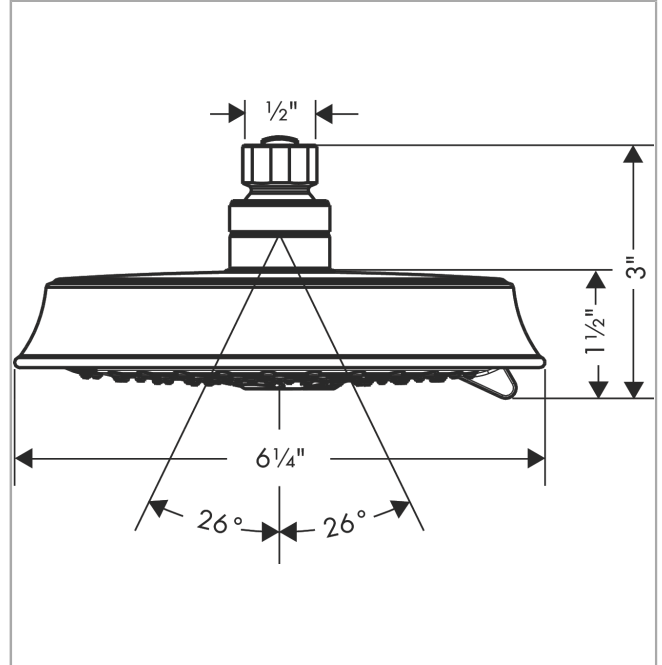

Raindance Classic
Showerhead 150 3-Jet, 2.0 GPM
 Finishes : **rubbed bronze** Part no. : **04721920**

Description

Features

- Spray modes: RainAir, BalanceAir, Whirl
- 86 no-clog spray channels
- Flow: 2.0 GPM (7.6 L/Min)
- Fully-finished matching spray face

Item details

List Price \$ 380.00

Technology

Compliance

Product image

Scale drawing

Raindance Classic
Showerhead 150 3-Jet, 2.0 GPM
Finishes : **rubbed bronze** Part no. : **04721920**

Exploded drawing

Year of production: >01/18

Raindance Classic
Showerhead 150 3-Jet, 2.0 GPM
 Finishes : **rubbed bronze** Part no. : **04721920**

Spare parts list

Year of production: >01/18

Pos.	Description	Part no.	Price	PU
1	filter packing	88649000	-	1