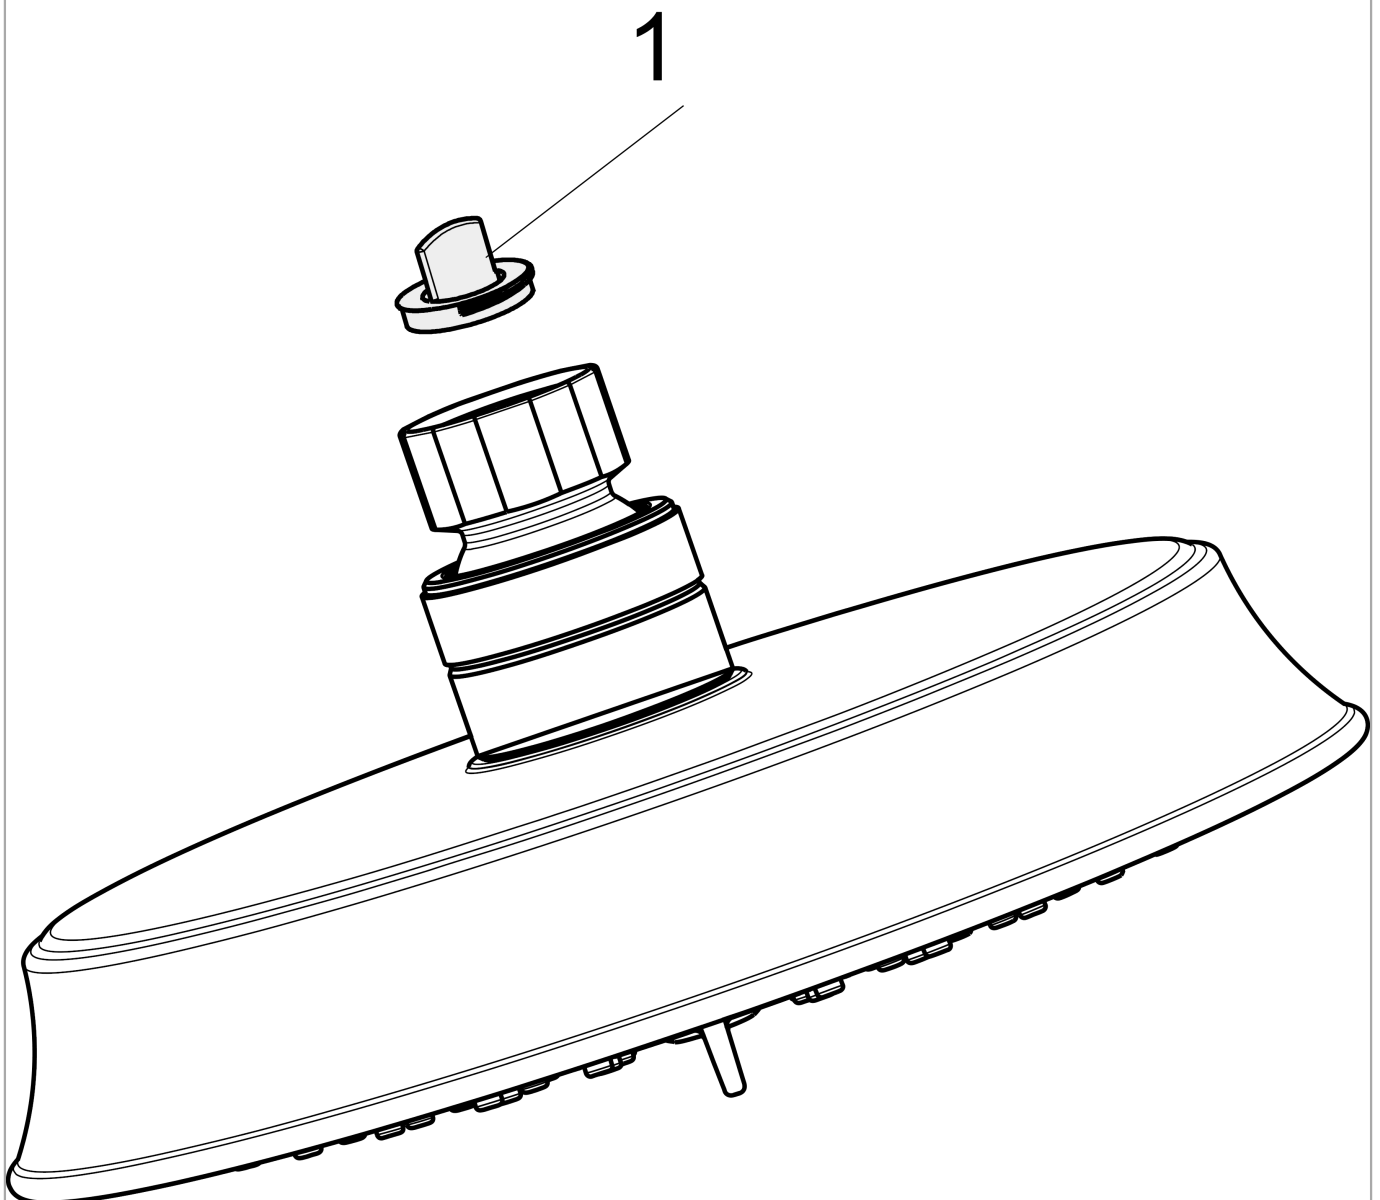

Raindance Classic
Showerhead 150 3-Jet, 2.0 GPM
 Finishes : **rubbed bronze** Part no. : **04721920**

Description

Features

- Spray modes: RainAir, BalanceAir, Whirl
- 86 no-clog spray channels
- Flow: 2.0 GPM (7.6 L/Min)
- Fully-finished matching spray face

Item details

List Price \$ 380.00

Technology

Compliance

Product image

Scale drawing

Raindance Classic
Showerhead 150 3-Jet, 2.0 GPM
Finishes : **rubbed bronze** Part no. : **04721920**

Exploded drawing

Year of production: >01/18

Raindance Classic
Showerhead 150 3-Jet, 2.0 GPM
 Finishes : **rubbed bronze** Part no. : **04721920**

Spare parts list

Year of production: >01/18

Pos.	Description	Part no.	Price	PU
1	filter packing	88649000	-	1