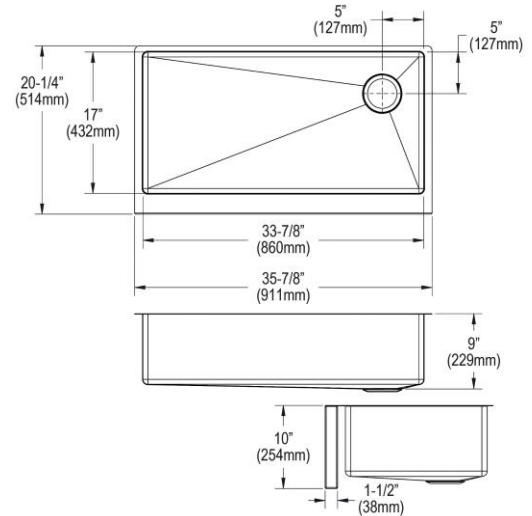

Sinks are listed by IAPMO® as meeting the applicable requirements of the Uniform Plumbing Code®, International Plumbing Code®, and National Plumbing Code of Canada.

- [Clean and Care Manual (PDF)](#)
- [Installation Instructions (PDF) - 100005325](#)
- [Warranty (PDF)](#)

Similar models are available with: included accessories (kit)