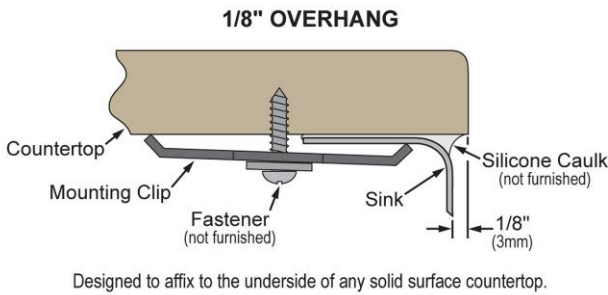

Installation Profile: