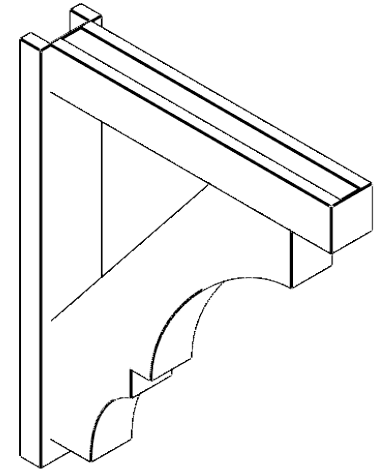

ITEM NUMBER: OUTUROC040X060X30000X36000X040X020X040BOA44RCPR

4"W TOP X 6"W BACK X 30"D X 36"H X 4"T TOP X 2"T BACK TIMBERTHANE ROUGH CEDAR BALBOA FAUX WOOD OPEN OUTLOOKER, BLOCK TOP AND BACK, 4"W CLOSED BRACE, PRIMED TAN

SIDE PROFILE

FRONT PROFILE

ISOMETRIC

GENERATED DATE : 07/05/2023

EKENA MILLWORK
2300 WEST MAIN ST.
CLARKSVILLE, TX 75426
TOLL FREE: 866-607-0453
WWW.EKENAMILLWORK.COM

NOTES

1. INSTALLATION TO BE COMPLETED IN ACCORDANCE WITH MANUFACTURER'S SPECIFICATIONS.
2. DRAWING MAY NOT BE TO SCALE
3. THIS DRAWING IS INTENDED FOR DESIGN AND PLANNING PURPOSES ONLY.
4. ALL INFORMATION CONTAINED HEREIN WAS CURRENT AT THE TIME OF DEVELOPMENT BUT MUST BE REVIEWED AND APPROVED BY THE PRODUCT MANUFACTURER TO BE CONSIDERED ACCURATE.
5. TIMBERTHANE ARCHITECTURAL PRODUCTS ARE MADE FROM HIGH DENSITY URETHANE AND COME FACTORY PRIMED