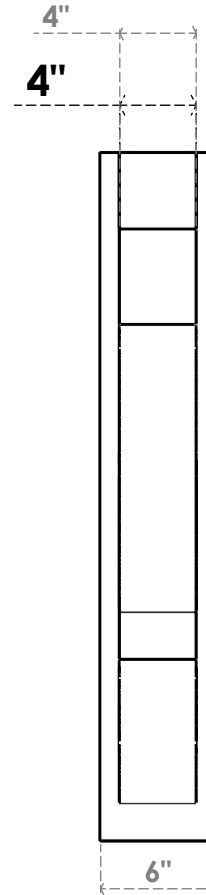

ITEM NUMBER: OUTUROC040X060X30000X36000X040X020X040BOA44RCPR

4"W TOP X 6"W BACK X 30"D X 36"H X 4"T TOP X 2"T BACK TIMBERTHANE ROUGH CEDAR BALBOA FAUX WOOD OPEN OUTLOOKER, BLOCK TOP AND BACK, 4"W CLOSED BRACE, PRIMED TAN

SIDE PROFILE

FRONT PROFILE

ISOMETRIC

GENERATED DATE : 07/05/2023

EKENA MILLWORK
2300 WEST MAIN ST.
CLARKSVILLE, TX 75426
TOLL FREE: 866-607-0453
WWW.EKENAMILLWORK.COM

NOTES

1. INSTALLATION TO BE COMPLETED IN ACCORDANCE WITH MANUFACTURER'S SPECIFICATIONS.
2. DRAWING MAY NOT BE TO SCALE
3. THIS DRAWING IS INTENDED FOR DESIGN AND PLANNING PURPOSES ONLY.
4. ALL INFORMATION CONTAINED HEREIN WAS CURRENT AT THE TIME OF DEVELOPMENT BUT MUST BE REVIEWED AND APPROVED BY THE PRODUCT MANUFACTURER TO BE CONSIDERED ACCURATE.
5. TIMBERTHANE ARCHITECTURAL PRODUCTS ARE MADE FROM HIGH DENSITY URETHANE AND COME FACTORY PRIMED