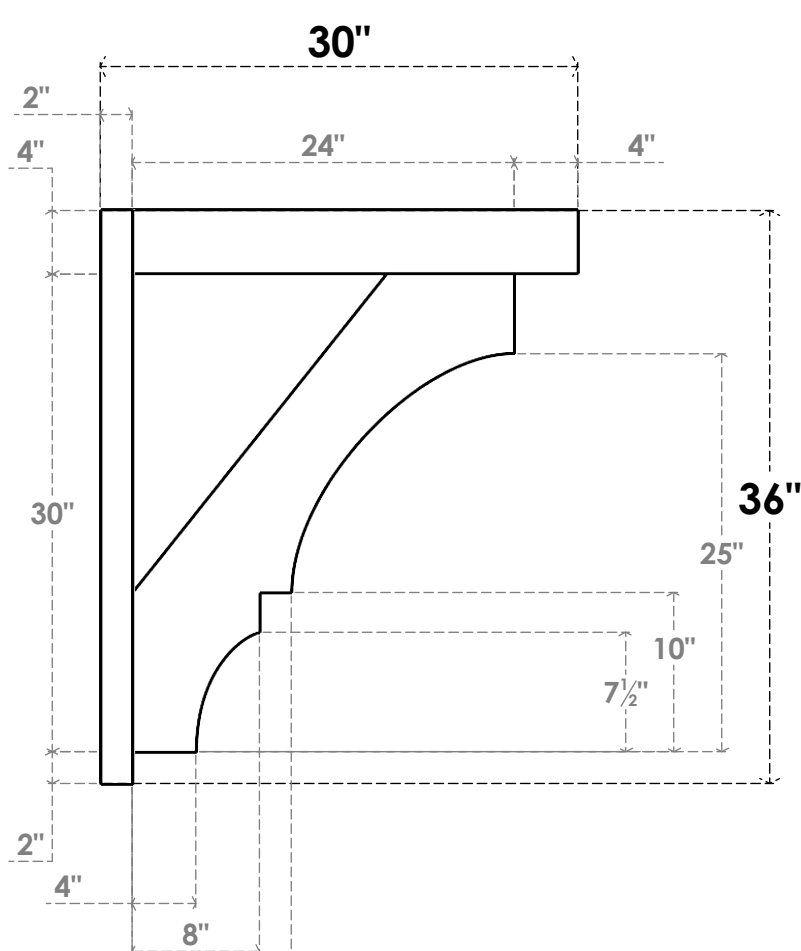

ITEM NUMBER: OUTUROC040X060X30000X36000X040X020X040BOA44RCPR

4"W TOP X 6"W BACK X 30"D X 36"H X 4"T TOP X 2"T BACK TIMBERTHANE ROUGH CEDAR BALBOA FAUX WOOD OPEN OUTLOOKER, BLOCK TOP AND BACK, 4"W CLOSED BRACE, PRIMED TAN

SIDE PROFILE

FRONT PROFILE

ISOMETRIC

GENERATED DATE : 07/05/2023

EKENA MILLWORK
2300 WEST MAIN ST.
CLARKSVILLE, TX 75426
TOLL FREE: 866-607-0453
WWW.EKENAMILLWORK.COM

NOTES

1. INSTALLATION TO BE COMPLETED IN ACCORDANCE WITH MANUFACTURER'S SPECIFICATIONS.
2. DRAWING MAY NOT BE TO SCALE
3. THIS DRAWING IS INTENDED FOR DESIGN AND PLANNING PURPOSES ONLY.
4. ALL INFORMATION CONTAINED HEREIN WAS CURRENT AT THE TIME OF DEVELOPMENT BUT MUST BE REVIEWED AND APPROVED BY THE PRODUCT MANUFACTURER TO BE CONSIDERED ACCURATE.
5. TIMBERTHANE ARCHITECTURAL PRODUCTS ARE MADE FROM HIGH DENSITY URETHANE AND COME FACTORY PRIMED