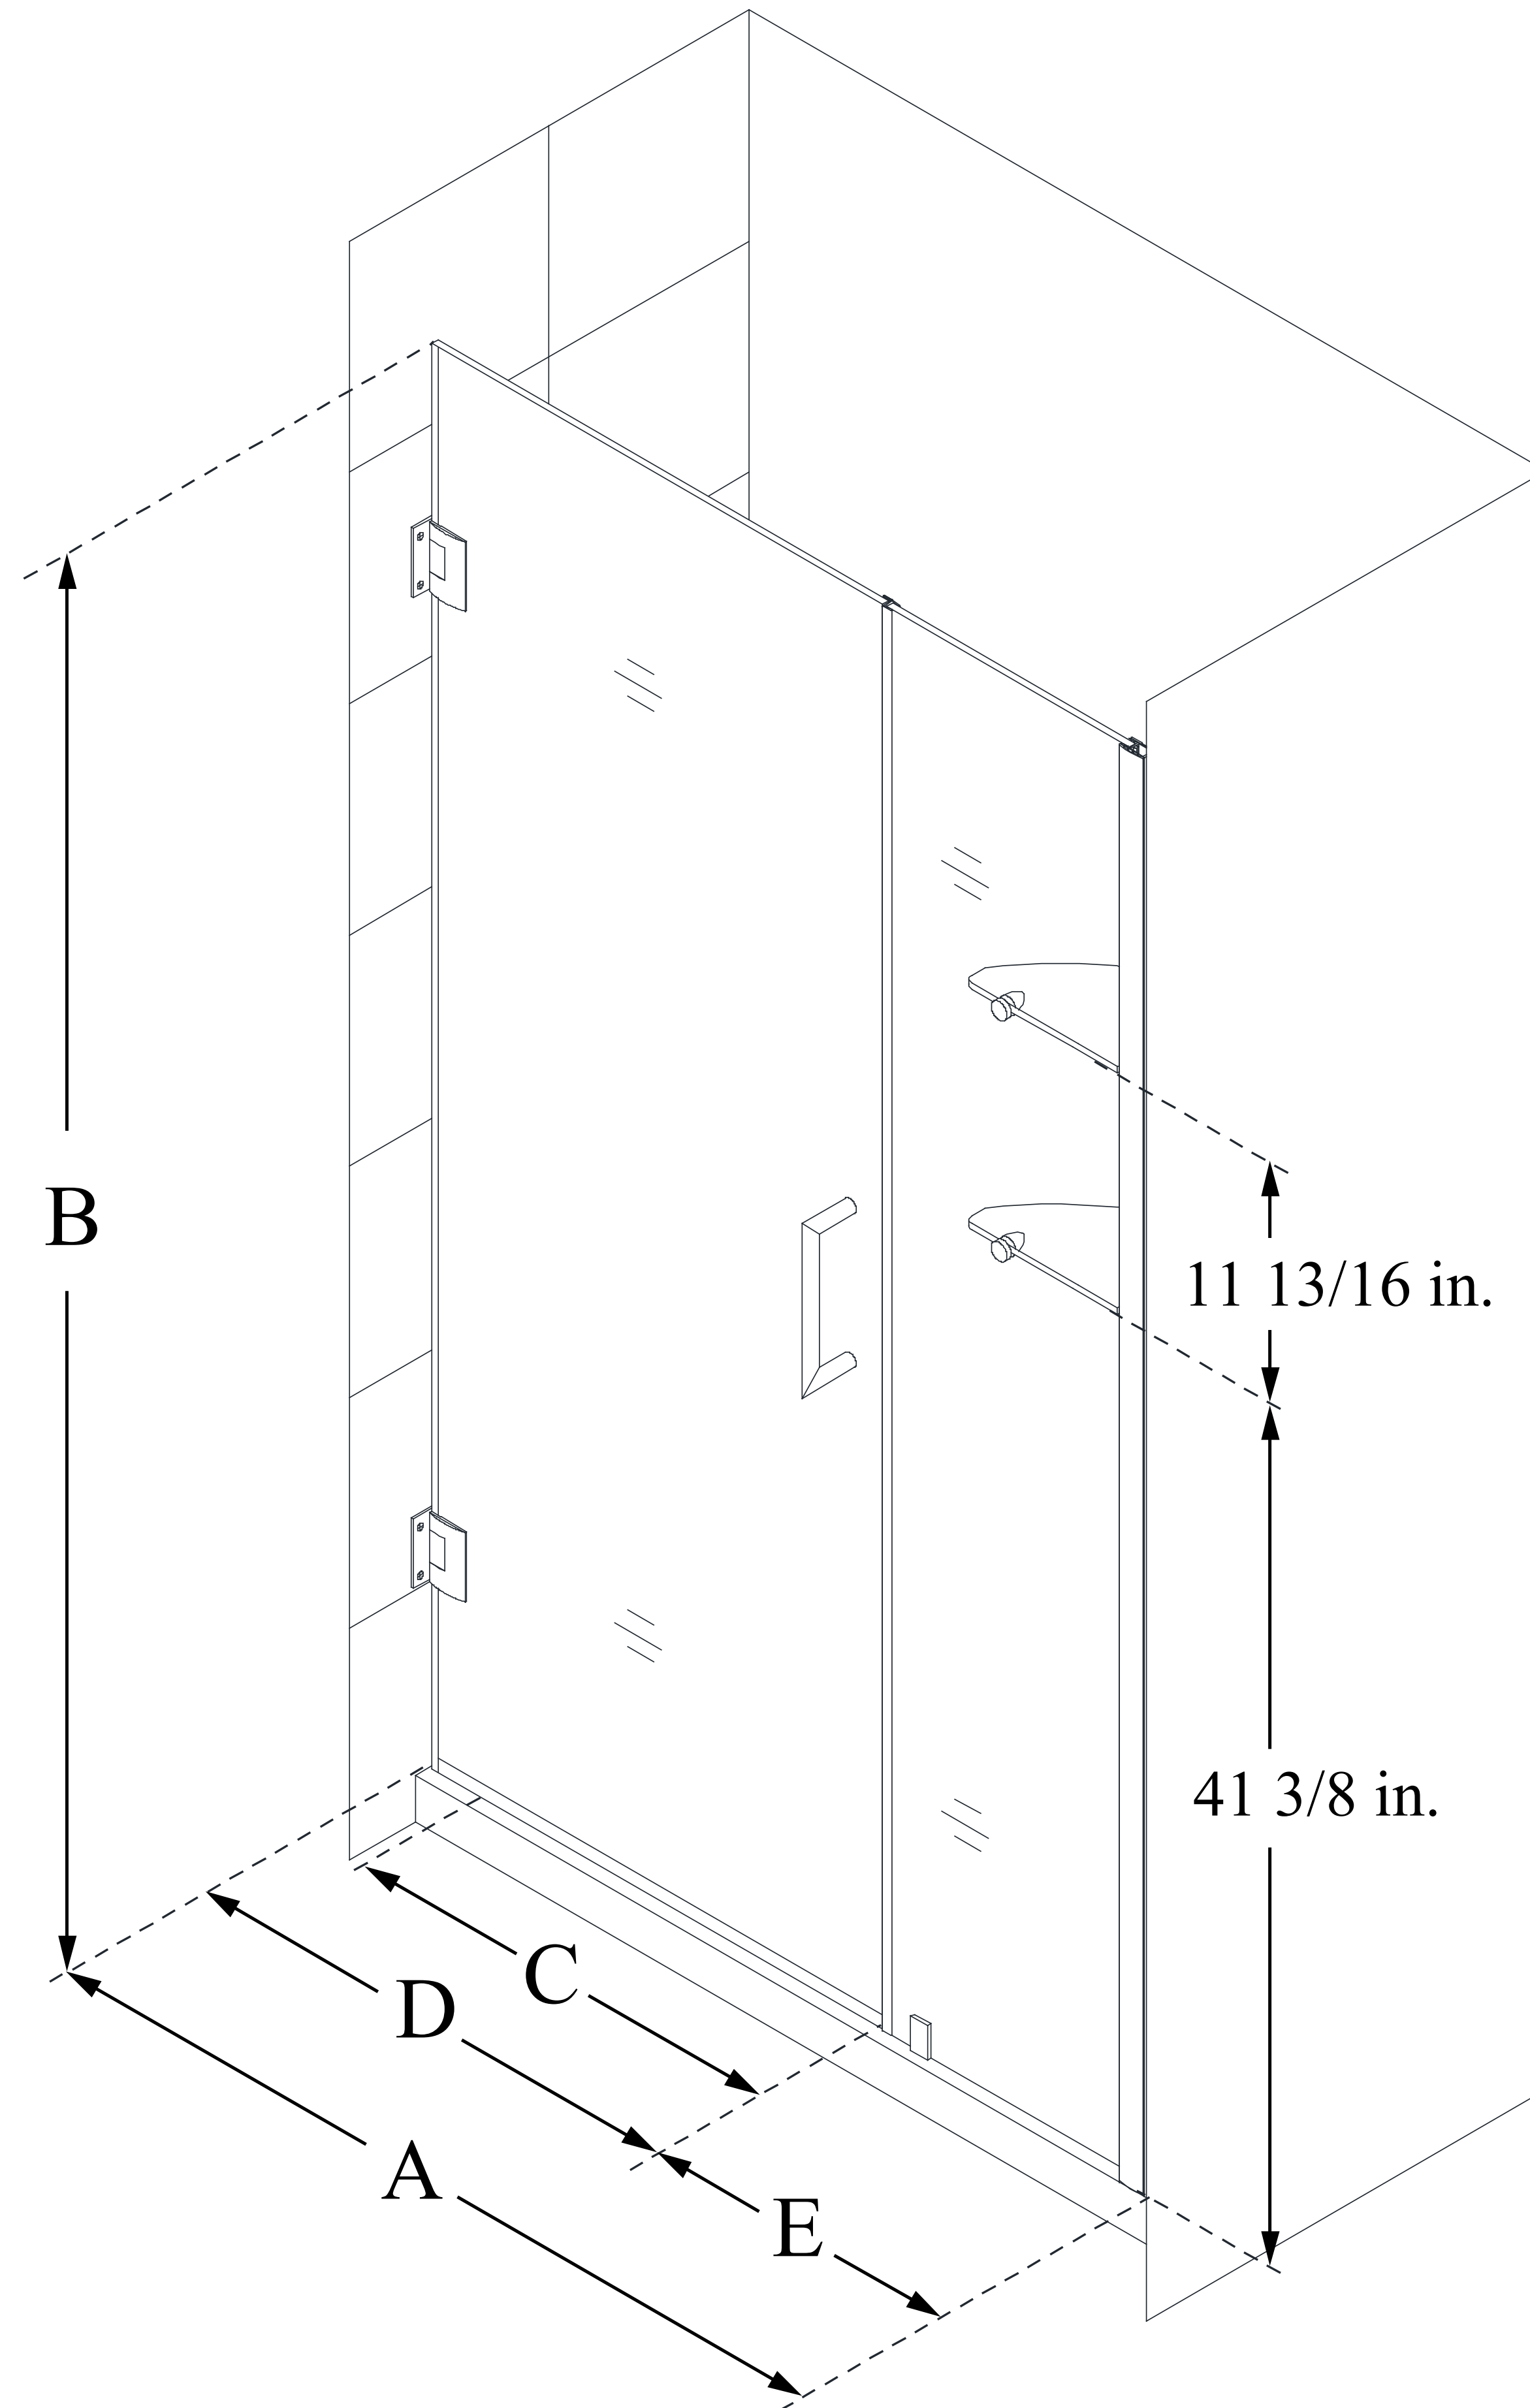

SHDR-20407210S

UNIDOOR

DreamLine Unidoor 40-41 in. W x
72 in. H Frameless Hinged Shower
Door with Shelves, Clear Glass

SWING DOOR

**CONFIGURATION
DIMENSIONS:**

A: 40 - 41 in.

MODEL WIDTH

B: 72 in.

MODEL HEIGHT

C: 27 in.

ACCESS WIDTH

D: 28 in.

DOOR WIDTH

E: 12 in.

INLINE PANEL WIDTH

DreamLine reserves the right to update or modify the hardware or materials pictured without prior notice for the purpose of product improvement and customer satisfaction.