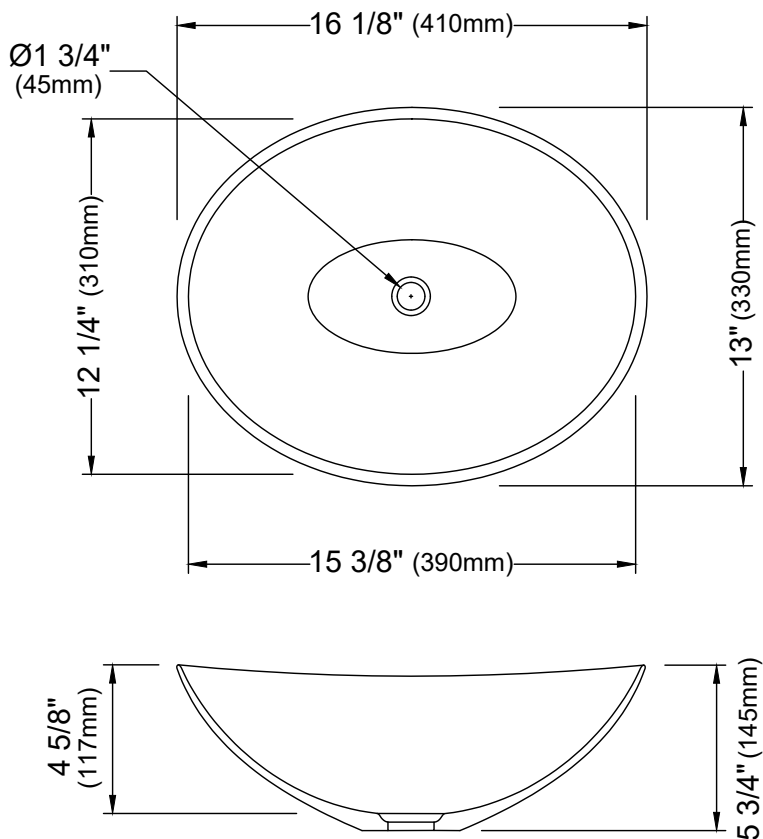

Series	Valera
Material	Double-glazed vitreous china
Installation Type	Vessel
Configuration/Style	Single bowl
Finish	Gloss finish
Overall Dimensions	16 1/8" x 13" x 5 3/4"
Bowl Dimensions	15 3/8" x 12 1/4" x 4 5/8"
Drain Size	1 3/4"
Template Included	No
Clips Included	No
Accessories Included	No
Minimum cabinet size	18"
Colors available	White

Listing and certifications:
cUPC

Limited Lifetime Warranty

We reserve the right to update product specifications without notice. Please visit karran.com for the most current specification sheets. All dimensions are accurate to 1/4". REV 05-2025