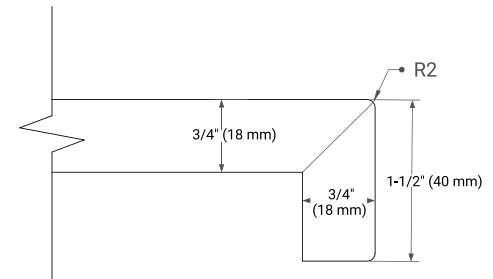

EDGE SIDE VIEW