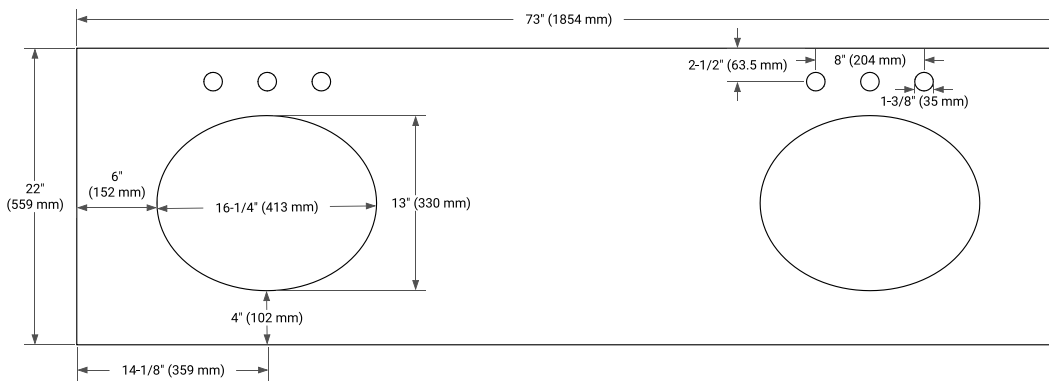

73" DOUBLE OVAL SINK COUNTERTOP WITH 1.5 IN. THICKNESS

ARIEL

OVERALL DIMENSIONS

73" W x 22" D x 1.5" H

COUNTERTOP OPTIONS

FEATURES

- Solid countertop with mitered edges & seams
- Undermount white oval sink
- Pre-drilled for 8" widespread faucet

INCLUDED

- Countertop
- Matching Backsplash
- Oval Sinks

COUNTERTOP PLAN VIEW