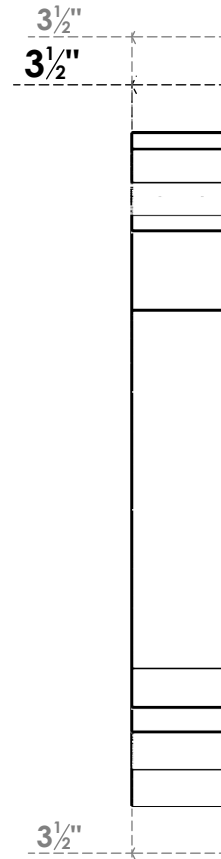

ITEM NUMBER: BKTUROS035X035X20000X24000X035X035X035IMP00RCPR

3 1/2"W X 20"D X 24"H X 3 1/2"T IMPERIAL ROUGH CEDAR WOODGRAIN OPEN BRACKET, TRADITIONAL TOP AND BACK, 3 1/2"W SOLID BRACE, PRIMED TAN

SIDE PROFILE

FRONT PROFILE

ISOMETRIC

GENERATED DATE : 06/18/2023

EKENA MILLWORK
2300 WEST MAIN ST.
CLARKSVILLE, TX 75426
TOLL FREE: 866-607-0453
WWW.EKENAMILLWORK.COM

NOTES

1. INSTALLATION TO BE COMPLETED IN ACCORDANCE WITH MANUFACTURER'S SPECIFICATIONS.
2. DRAWING MAY NOT BE TO SCALE
3. THIS DRAWING IS INTENDED FOR DESIGN AND PLANNING PURPOSES ONLY.
4. ALL INFORMATION CONTAINED HEREIN WAS CURRENT AT THE TIME OF DEVELOPMENT BUT MUST BE REVIEWED AND APPROVED BY THE PRODUCT MANUFACTURER TO BE CONSIDERED ACCURATE.
5. TIMBERTHANE ARCHITECTURAL PRODUCTS ARE MADE FROM HIGH DENSITY URETHANE AND COME FACTORY PRIMED