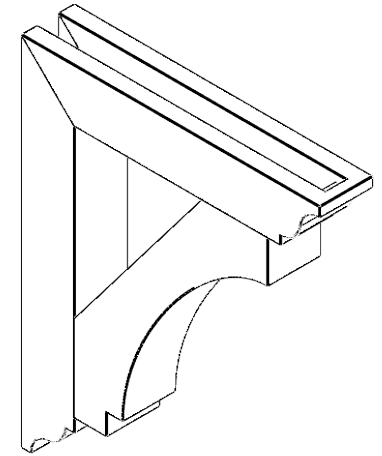

ITEM NUMBER: BKTUROS035X035X20000X24000X035X035X035IMP00RCPR

3 1/2"W X 20"D X 24"H X 3 1/2"T IMPERIAL ROUGH CEDAR WOODGRAIN OPEN BRACKET, TRADITIONAL TOP AND BACK, 3 1/2"W SOLID BRACE, PRIMED TAN

SIDE PROFILE

FRONT PROFILE

ISOMETRIC

GENERATED DATE : 06/18/2023

EKENA MILLWORK
2300 WEST MAIN ST.
CLARKSVILLE, TX 75426
TOLL FREE: 866-607-0453
WWW.EKENAMILLWORK.COM

NOTES

1. INSTALLATION TO BE COMPLETED IN ACCORDANCE WITH MANUFACTURER'S SPECIFICATIONS.
2. DRAWING MAY NOT BE TO SCALE
3. THIS DRAWING IS INTENDED FOR DESIGN AND PLANNING PURPOSES ONLY.
4. ALL INFORMATION CONTAINED HEREIN WAS CURRENT AT THE TIME OF DEVELOPMENT BUT MUST BE REVIEWED AND APPROVED BY THE PRODUCT MANUFACTURER TO BE CONSIDERED ACCURATE.
5. TIMBERTHANE ARCHITECTURAL PRODUCTS ARE MADE FROM HIGH DENSITY URETHANE AND COME FACTORY PRIMED