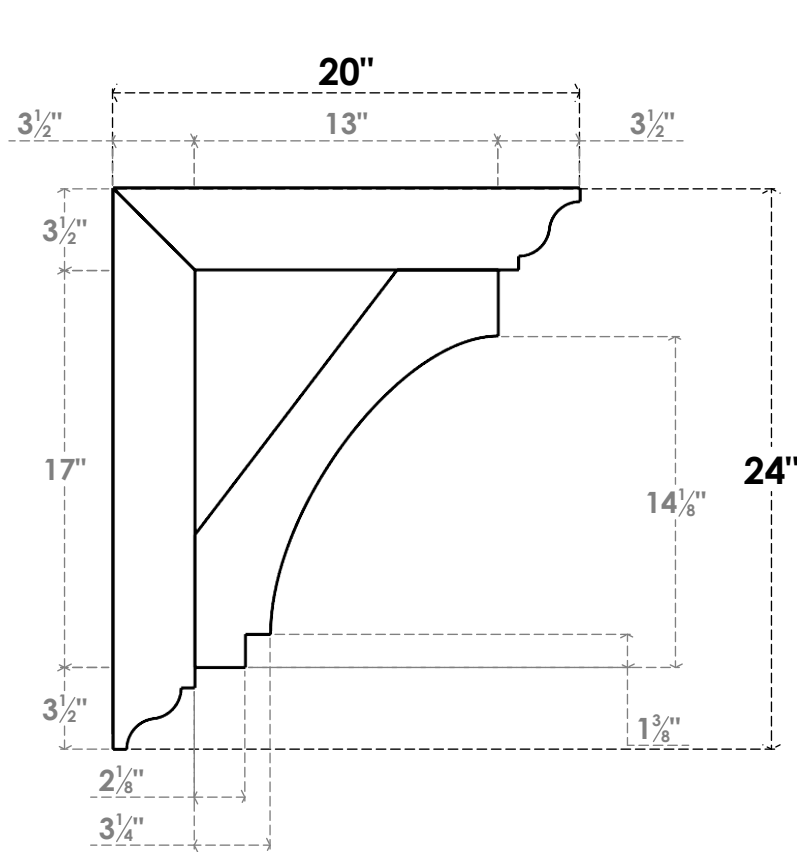

ITEM NUMBER: BKTUROS035X035X20000X24000X035X035X035IMP00RCPR

3 1/2"W X 20"D X 24"H X 3 1/2"T IMPERIAL ROUGH CEDAR WOODGRAIN OPEN BRACKET, TRADITIONAL TOP AND BACK, 3 1/2"W SOLID BRACE, PRIMED TAN

SIDE PROFILE

FRONT PROFILE

ISOMETRIC

GENERATED DATE : 06/18/2023

EKENA MILLWORK
2300 WEST MAIN ST.
CLARKSVILLE, TX 75426
TOLL FREE: 866-607-0453
WWW.EKENAMILLWORK.COM

NOTES

1. INSTALLATION TO BE COMPLETED IN ACCORDANCE WITH MANUFACTURER'S SPECIFICATIONS.
2. DRAWING MAY NOT BE TO SCALE
3. THIS DRAWING IS INTENDED FOR DESIGN AND PLANNING PURPOSES ONLY.
4. ALL INFORMATION CONTAINED HEREIN WAS CURRENT AT THE TIME OF DEVELOPMENT BUT MUST BE REVIEWED AND APPROVED BY THE PRODUCT MANUFACTURER TO BE CONSIDERED ACCURATE.
5. TIMBERTHANE ARCHITECTURAL PRODUCTS ARE MADE FROM HIGH DENSITY URETHANE AND COME FACTORY PRIMED