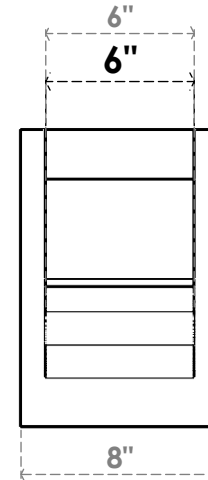

ITEM NUMBER: OUTUROC060X080X12000X12000X060X020X060FST24RCPR

6"W TOP X 8"W BACK X 12"D X 12"H X 6"T TOP X 2"T BACK TIMBERTHANE ROUGH CEDAR FUNSTON FAUX WOOD OPEN OUTLOOKER, SLAT TOP AND BLOCK BACK, 6"W CLOSED BRACE, PRIMED TAN

SIDE PROFILE

FRONT PROFILE

ISOMETRIC

GENERATED DATE : 07/06/2023

EKENA MILLWORK
2300 WEST MAIN ST.
CLARKSVILLE, TX 75426
TOLL FREE: 866-607-0453
WWW.EKENAMILLWORK.COM

NOTES

1. INSTALLATION TO BE COMPLETED IN ACCORDANCE WITH MANUFACTURER'S SPECIFICATIONS.
2. DRAWING MAY NOT BE TO SCALE
3. THIS DRAWING IS INTENDED FOR DESIGN AND PLANNING PURPOSES ONLY.
4. ALL INFORMATION CONTAINED HEREIN WAS CURRENT AT THE TIME OF DEVELOPMENT BUT MUST BE REVIEWED AND APPROVED BY THE PRODUCT MANUFACTURER TO BE CONSIDERED ACCURATE.
5. TIMBERTHANE ARCHITECTURAL PRODUCTS ARE MADE FROM HIGH DENSITY URETHANE AND COME FACTORY PRIMED