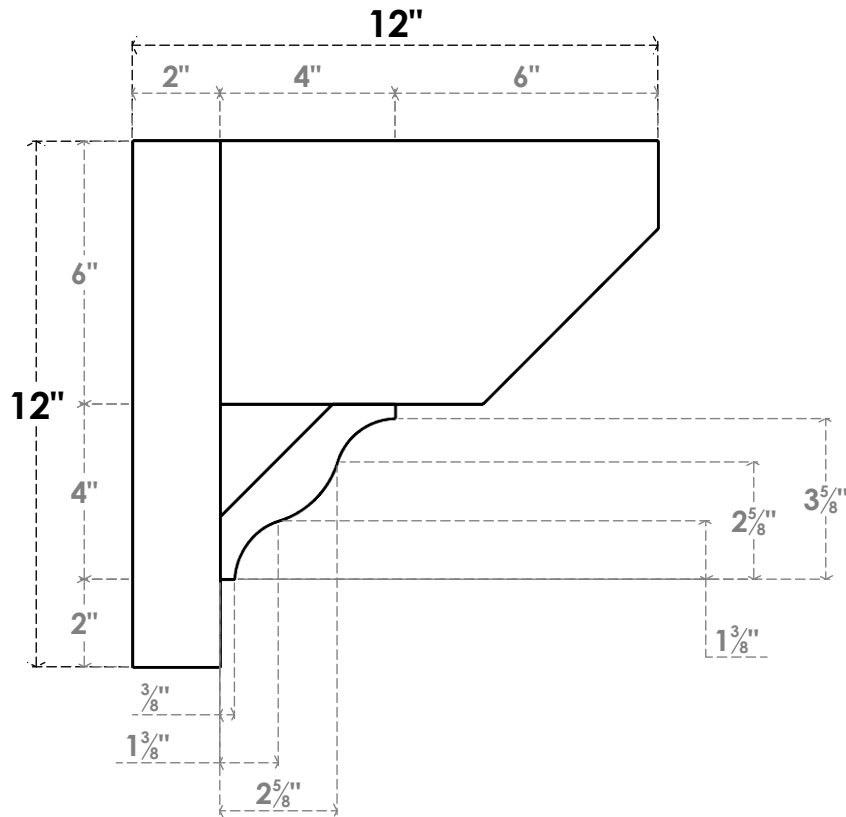

ITEM NUMBER: OUTUROC060X080X12000X12000X060X020X060FST24RCPR

6"W TOP X 8"W BACK X 12"D X 12"H X 6"T TOP X 2"T BACK TIMBERTHANE ROUGH CEDAR FUNSTON FAUX WOOD OPEN OUTLOOKER, SLAT TOP AND BLOCK BACK, 6"W CLOSED BRACE, PRIMED TAN

SIDE PROFILE

FRONT PROFILE

ISOMETRIC

GENERATED DATE : 07/06/2023

EKENA MILLWORK
2300 WEST MAIN ST.
CLARKSVILLE, TX 75426
TOLL FREE: 866-607-0453
WWW.EKENAMILLWORK.COM

NOTES

1. INSTALLATION TO BE COMPLETED IN ACCORDANCE WITH MANUFACTURER'S SPECIFICATIONS.
2. DRAWING MAY NOT BE TO SCALE
3. THIS DRAWING IS INTENDED FOR DESIGN AND PLANNING PURPOSES ONLY.
4. ALL INFORMATION CONTAINED HEREIN WAS CURRENT AT THE TIME OF DEVELOPMENT BUT MUST BE REVIEWED AND APPROVED BY THE PRODUCT MANUFACTURER TO BE CONSIDERED ACCURATE.
5. TIMBERTHANE ARCHITECTURAL PRODUCTS ARE MADE FROM HIGH DENSITY URETHANE AND COME FACTORY PRIMED