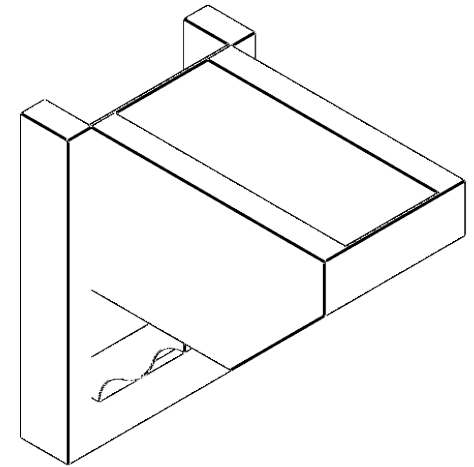

ITEM NUMBER: OUTUROC060X080X12000X12000X060X020X060FST24RCPR

6"W TOP X 8"W BACK X 12"D X 12"H X 6"T TOP X 2"T BACK TIMBERTHANE ROUGH CEDAR FUNSTON FAUX WOOD OPEN OUTLOOKER, SLAT TOP AND BLOCK BACK, 6"W CLOSED BRACE, PRIMED TAN

SIDE PROFILE

FRONT PROFILE

ISOMETRIC

GENERATED DATE : 07/06/2023

EKENA MILLWORK
2300 WEST MAIN ST.
CLARKSVILLE, TX 75426
TOLL FREE: 866-607-0453
WWW.EKENAMILLWORK.COM

NOTES

1. INSTALLATION TO BE COMPLETED IN ACCORDANCE WITH MANUFACTURER'S SPECIFICATIONS.
2. DRAWING MAY NOT BE TO SCALE
3. THIS DRAWING IS INTENDED FOR DESIGN AND PLANNING PURPOSES ONLY.
4. ALL INFORMATION CONTAINED HEREIN WAS CURRENT AT THE TIME OF DEVELOPMENT BUT MUST BE REVIEWED AND APPROVED BY THE PRODUCT MANUFACTURER TO BE CONSIDERED ACCURATE.
5. TIMBERTHANE ARCHITECTURAL PRODUCTS ARE MADE FROM HIGH DENSITY URETHANE AND COME FACTORY PRIMED