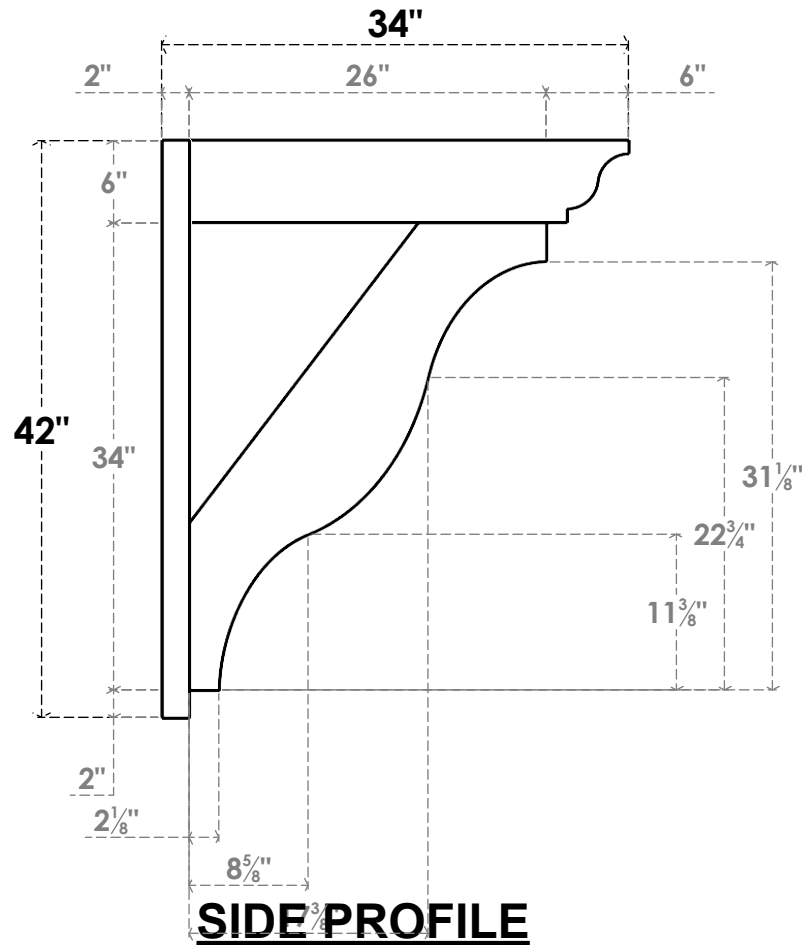

**ITEM NUMBER: OUTUROC060X080X34000X42000X060X020X060FST04RCPR**

6"W TOP X 8"W BACK X 34"D X 42"H X 6"T TOP X 2"T BACK TIMBERTHANE ROUGH CEDAR FUNSTON FAUX WOOD OPEN OUTLOOKER, TRADITIONAL TOP AND BLOCK BACK, 6"W CLOSED BRACE, PRIMED TAN

**ISOMETRIC**

GENERATED DATE : 07/06/2023

EKENA MILLWORK  
2300 WEST MAIN ST.  
CLARKSVILLE, TX 75426  
TOLL FREE: 866-607-0453  
WWW.EKENAMILLWORK.COM

**NOTES**

1. INSTALLATION TO BE COMPLETED IN ACCORDANCE WITH MANUFACTURER'S SPECIFICATIONS.
2. DRAWING MAY NOT BE TO SCALE
3. THIS DRAWING IS INTENDED FOR DESIGN AND PLANNING PURPOSES ONLY.
4. ALL INFORMATION CONTAINED HEREIN WAS CURRENT AT THE TIME OF DEVELOPMENT BUT MUST BE REVIEWED AND APPROVED BY THE PRODUCT MANUFACTURER TO BE CONSIDERED ACCURATE.
5. TIMBERTHANE ARCHITECTURAL PRODUCTS ARE MADE FROM HIGH DENSITY URETHANE AND COME FACTORY PRIMED