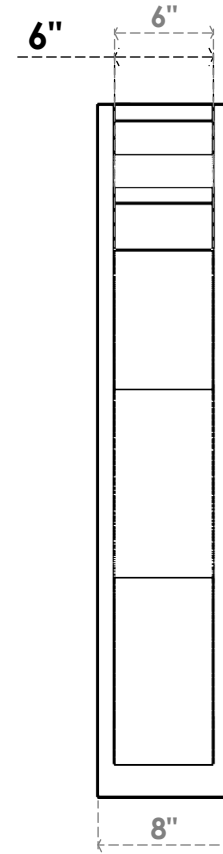

**ITEM NUMBER: OUTUROC060X080X34000X42000X060X020X060FST04RCPR**

6"W TOP X 8"W BACK X 34"D X 42"H X 6"T TOP X 2"T BACK TIMBERTHANE ROUGH CEDAR FUNSTON FAUX WOOD OPEN OUTLOOKER, TRADITIONAL TOP AND BLOCK BACK, 6"W CLOSED BRACE, PRIMED TAN

**ISOMETRIC**

GENERATED DATE : 07/06/2023

EKENA MILLWORK  
2300 WEST MAIN ST.  
CLARKSVILLE, TX 75426  
TOLL FREE: 866-607-0453  
WWW.EKENAMILLWORK.COM

**NOTES**

1. INSTALLATION TO BE COMPLETED IN ACCORDANCE WITH MANUFACTURER'S SPECIFICATIONS.
2. DRAWING MAY NOT BE TO SCALE
3. THIS DRAWING IS INTENDED FOR DESIGN AND PLANNING PURPOSES ONLY.
4. ALL INFORMATION CONTAINED HEREIN WAS CURRENT AT THE TIME OF DEVELOPMENT BUT MUST BE REVIEWED AND APPROVED BY THE PRODUCT MANUFACTURER TO BE CONSIDERED ACCURATE.
5. TIMBERTHANE ARCHITECTURAL PRODUCTS ARE MADE FROM HIGH DENSITY URETHANE AND COME FACTORY PRIMED