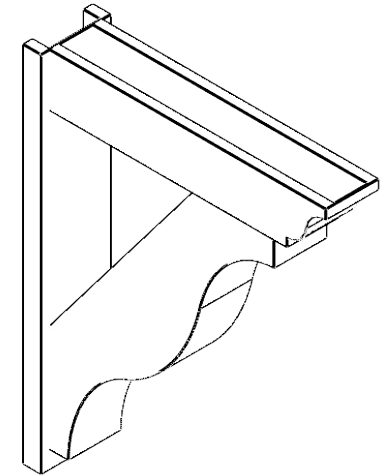

**ITEM NUMBER: OUTUROC060X080X34000X42000X060X020X060FST04RCPR**

6"W TOP X 8"W BACK X 34"D X 42"H X 6"T TOP X 2"T BACK TIMBERTHANE ROUGH CEDAR FUNSTON FAUX WOOD OPEN OUTLOOKER, TRADITIONAL TOP AND BLOCK BACK, 6"W CLOSED BRACE, PRIMED TAN

**ISOMETRIC**

GENERATED DATE : 07/06/2023

EKENA MILLWORK  
2300 WEST MAIN ST.  
CLARKSVILLE, TX 75426  
TOLL FREE: 866-607-0453  
WWW.EKENAMILLWORK.COM

**NOTES**

1. INSTALLATION TO BE COMPLETED IN ACCORDANCE WITH MANUFACTURER'S SPECIFICATIONS.
2. DRAWING MAY NOT BE TO SCALE
3. THIS DRAWING IS INTENDED FOR DESIGN AND PLANNING PURPOSES ONLY.
4. ALL INFORMATION CONTAINED HEREIN WAS CURRENT AT THE TIME OF DEVELOPMENT BUT MUST BE REVIEWED AND APPROVED BY THE PRODUCT MANUFACTURER TO BE CONSIDERED ACCURATE.
5. TIMBERTHANE ARCHITECTURAL PRODUCTS ARE MADE FROM HIGH DENSITY URETHANE AND COME FACTORY PRIMED