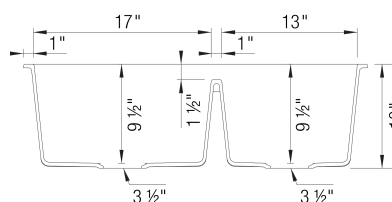

## Design and Planning Tips

- Min cabinet size: 36 in

What is included:  
Installation instructions  
Cut-out template  
Limited Lifetime Warranty

Depending on cabinet construction, a different cabinet size may be required. Consult the cabinet manufacturer.