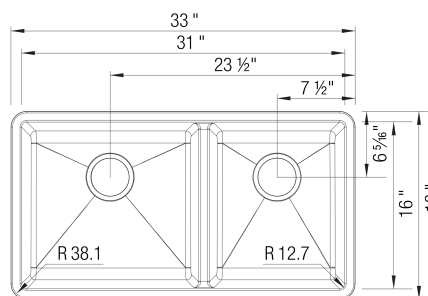

## Design and Planning Tips

- Min cabinet size: 36 in

What is included:  
Installation instructions  
Cut-out template  
Limited Lifetime Warranty

Depending on cabinet construction, a different cabinet size may be required. Consult the cabinet manufacturer.