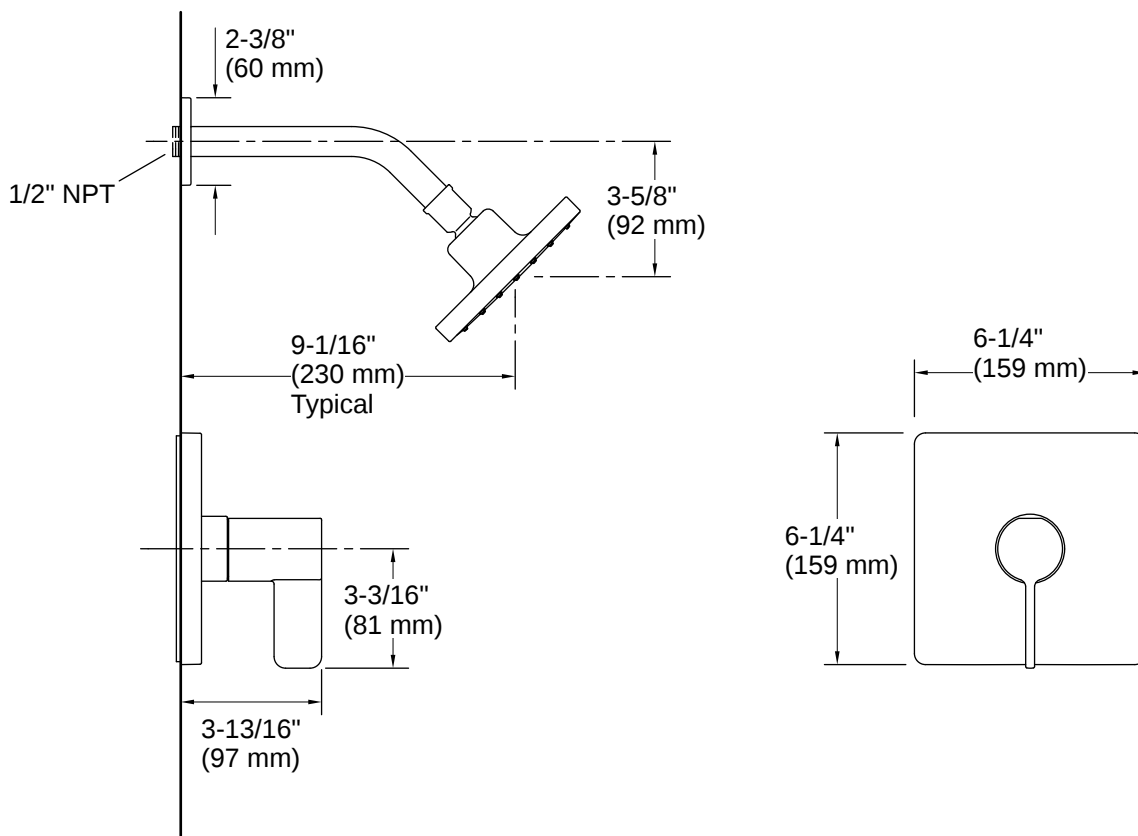

Parallel® | K-TS23503-4

Rite-Temp® shower trim kit, 2.5 gpm

Features

- Pressure-balancing diaphragm technology maintains outlet temperature within +/-3°F during water pressure fluctuations
- Antiscald protection
- A single handle controls both on/off activation and temperature setting
- Includes single-function 2.5 gpm (9.5 lpm) showerhead with Katalyst® air-induction technology
- MasterClean™ sprayface features an easy-to-clean surface that withstands mineral buildup and maximizes spray performance
- Coordinates with other products in the Parallel collection

THE BOLD LOOK
OF **KOHLER**

Codes/Standards

ASME A112.18.1/CSA B125.1
DOE - Energy Policy Act 1992

Technical Information

All product dimensions are nominal.

Handle

Handle Style/ Type: Lever

Flow Rate

Installation

- Trim only; requires valve to complete installation (sold separately)

Installation Notes

Install this product according to the installation instructions.