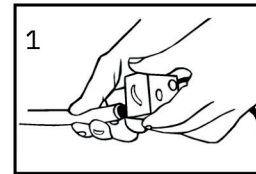

C. Water Control Valve

D. Mesh Splash Guard

E. Solar Panel

F. Solar Pump

G. Solar Mount

Assembly instructions

1. Attach the hose to the pump. DO NOT pull on the hose in a downwards motion.
2. Feed the pump's cord through the outlet hole in the back of the fountain.
3. Connect the pump's cord to the adapter,
4. Hang on the wall using the attached screw set, fill the basin with water, and plug it in