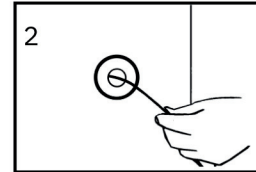

C. Water Control Valve

D. Mesh Splash Guard

E. Solar Panel

F. Solar Pump

G. Solar Mount

Assembly instructions

1. Attach the hose to the pump. DO NOT pull on the hose in a downwards motion.
2. Feed the pump's cord through the outlet hole in the back of the fountain.
3. Connect the pump's cord to the adapter,
4. Hang on the wall using the attached screw set, fill the basin with water, and plug it in