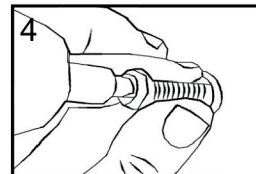

C. Water Control Valve

D. Mesh Splash Guard

E. Solar Panel

F. Solar Pump

G. Solar Mount

Assembly instructions

1. Attach the hose to the pump. DO NOT pull on the hose in a downwards motion.
2. Feed the pump's cord through the outlet hole in the back of the fountain.
3. Connect the pump's cord to the adapter,
4. Hang on the wall using the attached screw set, fill the basin with water, and plug it in