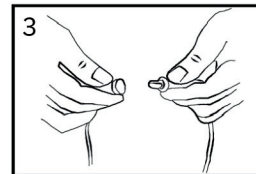

C. Water Control Valve

D. Mesh Splash Guard

E. Solar Panel

F. Solar Pump

G. Solar Mount

Assembly instructions

1. Attach the hose to the pump. DO NOT pull on the hose in a downwards motion.
2. Feed the pump's cord through the outlet hole in the back of the fountain.
3. Connect the pump's cord to the adapter,
4. Hang on the wall using the attached screw set, fill the basin with water, and plug it in