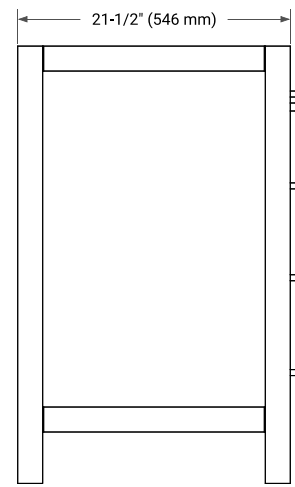

## BASE CABINET DIMENSIONS

42" W x 21.5" D x 34.5" H

## AVAILABLE COLORS

White    Grey    Midnight Blue    Espresso

Oak    Black Oak    Brown Oak    Vintage Green

FRONT VIEW

SIDE VIEW

PLAN VIEW

OVERALL DIMENSIONS

43" W x 22" D x 0.75" H

COUNTERTOP PLAN VIEW

EDGE SIDE VIEW

THREE DIMENSIONAL COUNTERTOP VIEW