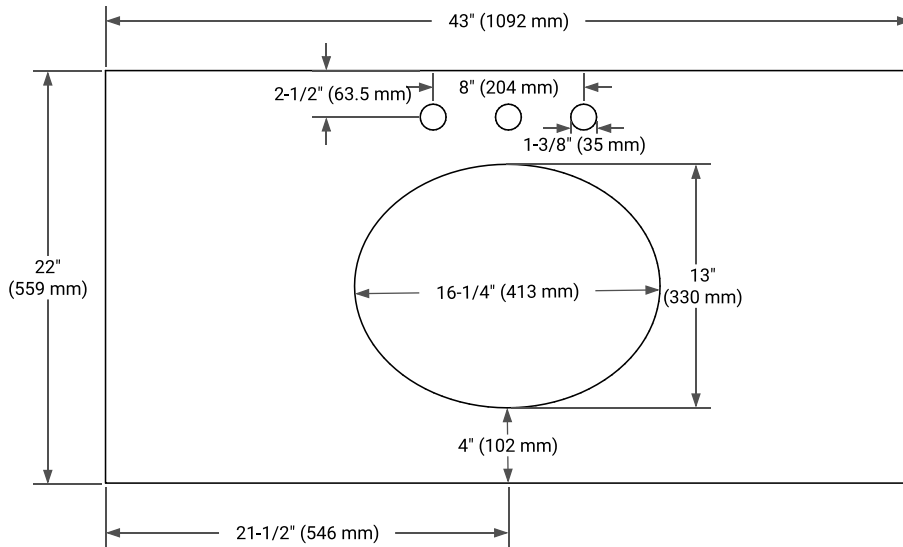

## BASE CABINET DIMENSIONS

42" W x 21.5" D x 34.5" H

## AVAILABLE COLORS

White    Grey    Midnight Blue    Espresso

Oak    Black Oak    Brown Oak    Vintage Green

FRONT VIEW

SIDE VIEW

PLAN VIEW

OVERALL DIMENSIONS

43" W x 22" D x 0.75" H

COUNTERTOP OPTIONS

Carrara Marble

FEATURES

- Solid countertop with mitered edges & seams
- Undermount white oval sink
- Pre-drilled for 8" widespread faucet

INCLUDED

- Countertop
- Matching Backsplash
- Oval Sink

COUNTERTOP PLAN VIEW

EDGE SIDE VIEW

THREE DIMENSIONAL COUNTERTOP VIEW