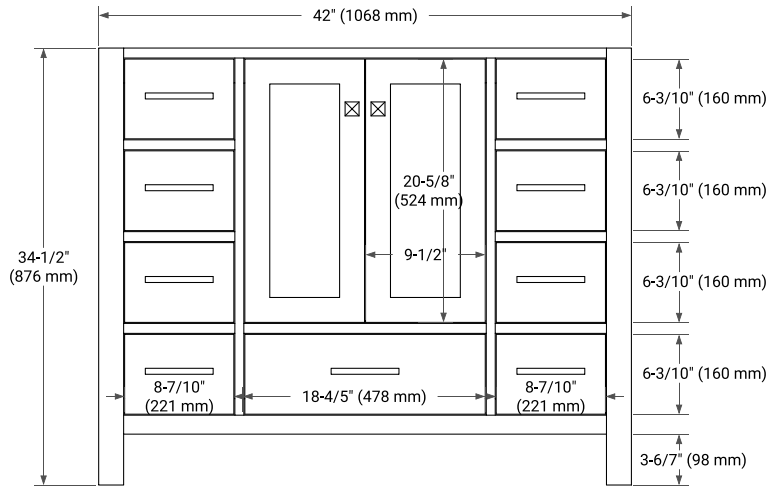

## BASE CABINET DIMENSIONS

42" W x 21.5" D x 34.5" H

## AVAILABLE COLORS

White    Grey    Midnight Blue    Espresso

Oak    Black Oak    Brown Oak    Vintage Green

FRONT VIEW

SIDE VIEW

PLAN VIEW

OVERALL DIMENSIONS

43" W x 22" D x 0.75" H

COUNTERTOP PLAN VIEW

EDGE SIDE VIEW

THREE DIMENSIONAL COUNTERTOP VIEW