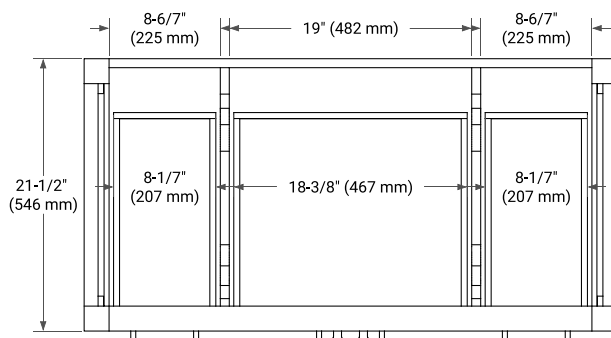

## BASE CABINET DIMENSIONS

42" W x 21.5" D x 34.5" H

## AVAILABLE COLORS

White    Grey    Midnight Blue    Espresso

Oak    Black Oak    Brown Oak    Vintage Green

FRONT VIEW

SIDE VIEW

PLAN VIEW

OVERALL DIMENSIONS

43" W x 22" D x 0.75" H

COUNTERTOP PLAN VIEW

EDGE SIDE VIEW

THREE DIMENSIONAL COUNTERTOP VIEW