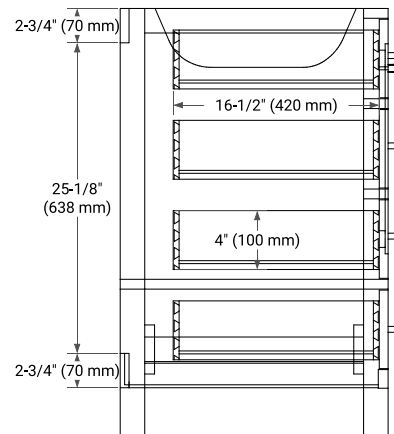

## BASE CABINET DIMENSIONS

42" W x 21.5" D x 34.5" H

## AVAILABLE COLORS

White    Grey    Midnight Blue    Espresso

Oak    Black Oak    Brown Oak    Vintage Green

FRONT VIEW

SIDE VIEW

PLAN VIEW

OVERALL DIMENSIONS

43" W x 22" D x 0.75" H

COUNTERTOP PLAN VIEW

EDGE SIDE VIEW

THREE DIMENSIONAL COUNTERTOP VIEW