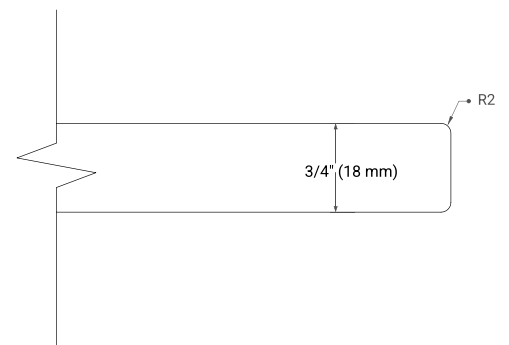

## AVAILABLE COLORS

White    Grey    Midnight Blue    Espresso

Oak    Black Oak    Brown Oak    Vintage Green

FRONT VIEW

SIDE VIEW

PLAN VIEW

OVERALL DIMENSIONS

43" W x 22" D x 0.75" H

COUNTERTOP OPTIONS

Carrara Marble

FEATURES

- Solid countertop with mitered edges & seams
- Undermount white oval sink
- Pre-drilled for 8" widespread faucet

INCLUDED

- Countertop
- Matching Backsplash
- Oval Sink

COUNTERTOP PLAN VIEW

EDGE SIDE VIEW

THREE DIMENSIONAL COUNTERTOP VIEW