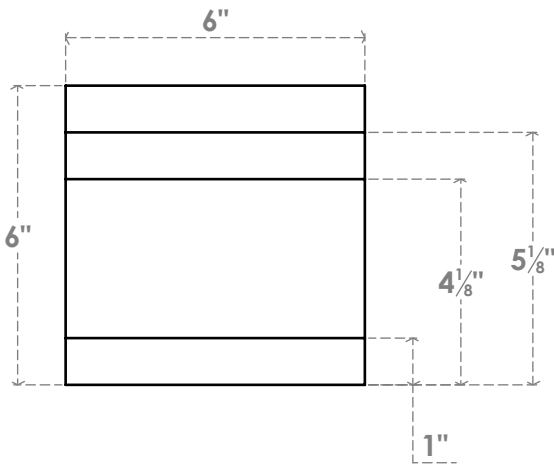

RFTP06X06X30MED

6"W X 6"H X 30"L MEDITERRANEAN ARCHITECTURAL GRADE PVC RAFTER TAIL

SIDE PROFILE

FRONT PROFILE

ISOMETRIC

EKENA MILLWORK
 2300 WEST MAIN ST.
 CLARKSVILLE, TX 75426
 TOLL FREE: 866-607-0453
 WWW.EKENAMILLWORK.COM