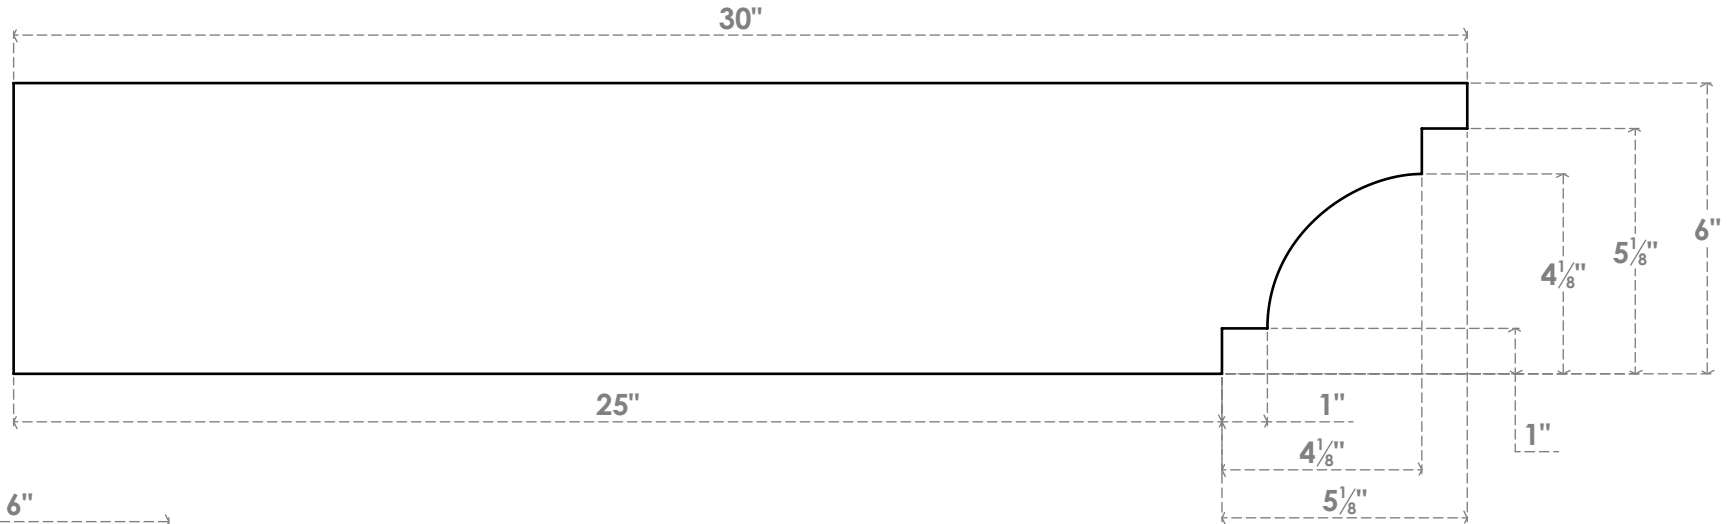

RFTP06X06X30MED

6"W X 6"H X 30"L MEDITERRANEAN ARCHITECTURAL GRADE PVC RAFTER TAIL

SIDE PROFILE

FRONT PROFILE

ISOMETRIC

EKENA MILLWORK
 2300 WEST MAIN ST.
 CLARKSVILLE, TX 75426
 TOLL FREE: 866-607-0453
 WWW.EKENAMILLWORK.COM