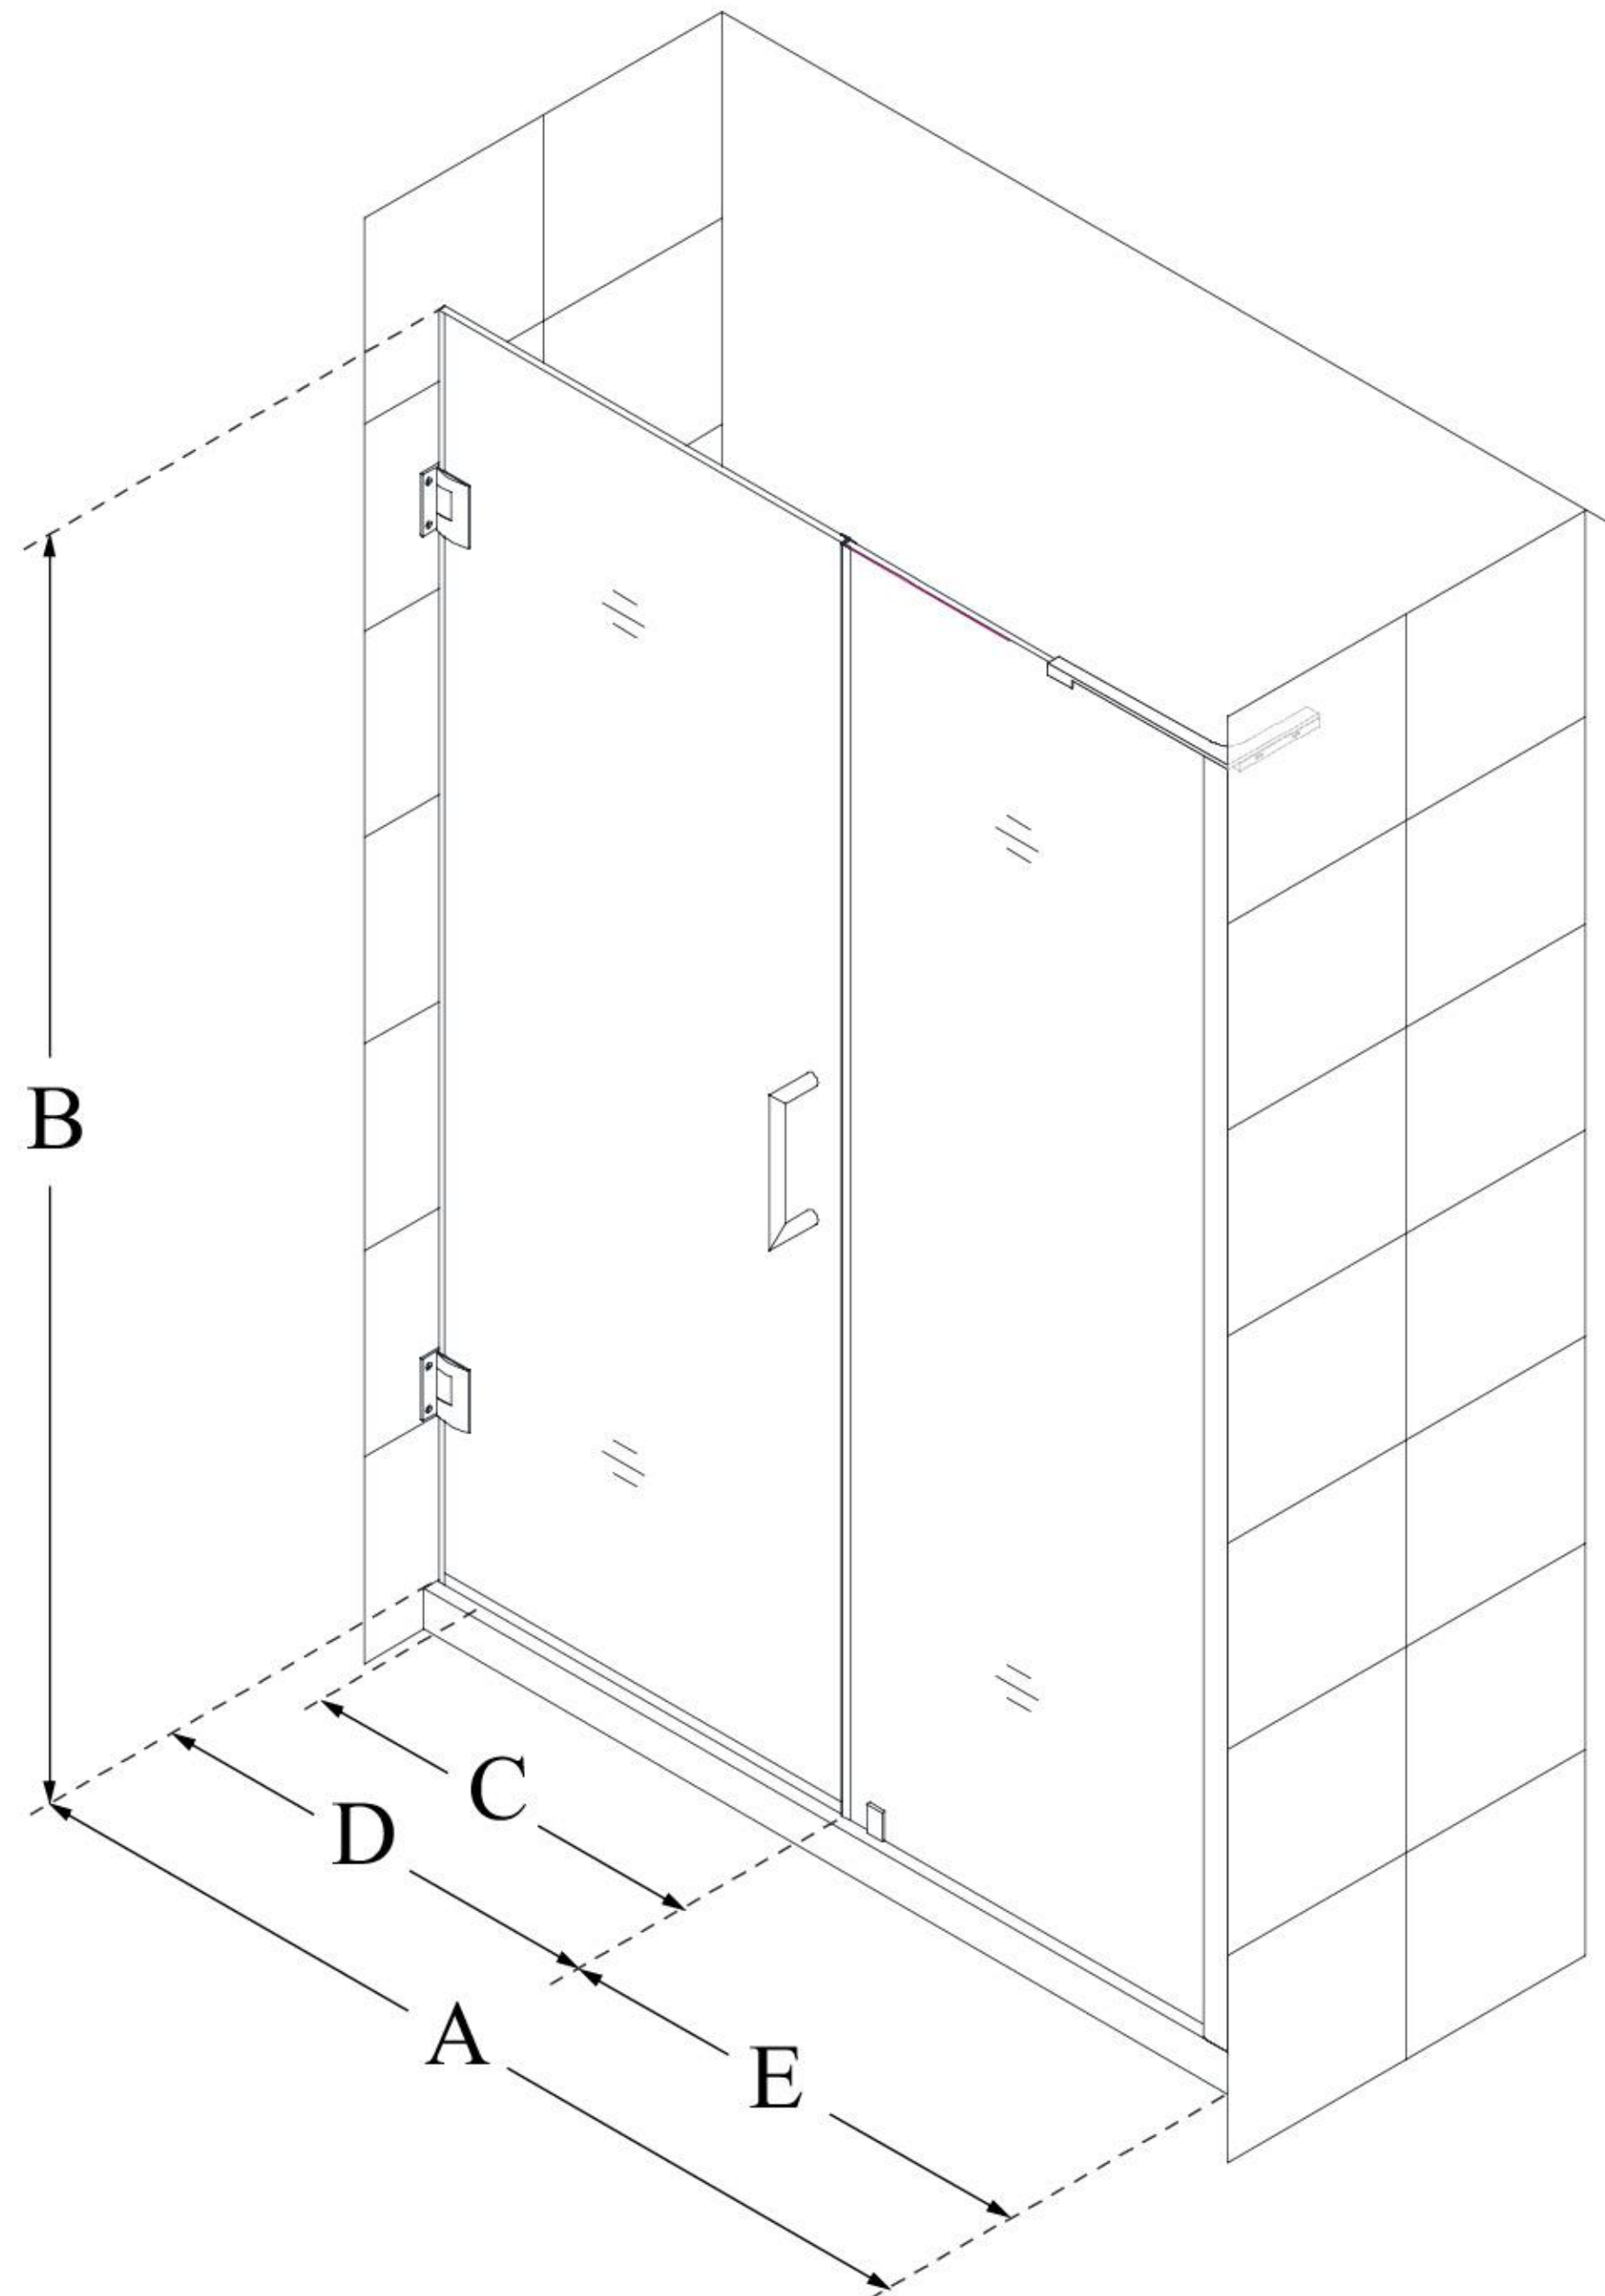

MODEL INFORMATION

SHDR-2052722

UNIDOOR-LS

DreamLine Unidoor-LS 52-53 in. W x 72 in. H Frameless Hinged Shower Door with Support Arm

SWING DOOR

CONFIGURATION DIMENSIONS:

A: 52 - 53 in.

MODEL WIDTH

B: 72 in.

MODEL HEIGHT

C: 27 in.

ACCESS WIDTH

D: 28 in.

DOOR WIDTH

E: 24 in.

INLINE PANEL WIDTH

1 1/2 in.

MINIMUM THRESHOLD REQUIRED

Yes (Inline Panel)

DRILLING REQUIRED

DreamLine reserves the right to update or modify the hardware or materials pictured without prior notice for the purpose of product improvement and customer satisfaction.