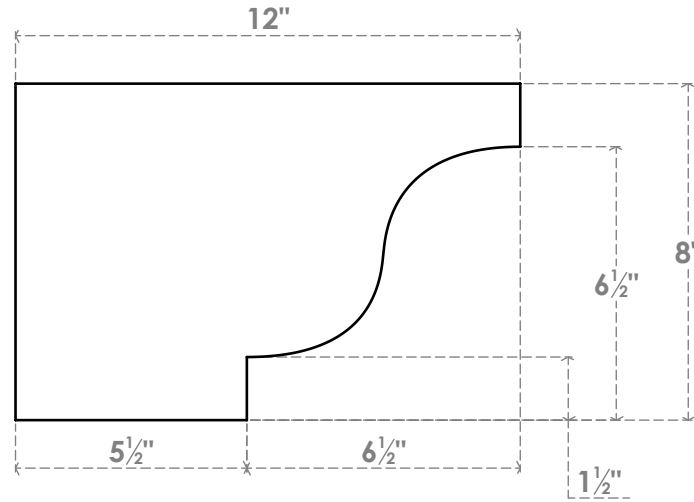

RFTP05X08X12NEW

5"W X 8"H X 12"L NEWPORT ARCHITECTURAL GRADE PVC RAFTER TAIL

SIDE PROFILE

FRONT PROFILE

ISOMETRIC

EKENA MILLWORK
 2300 WEST MAIN ST.
 CLARKSVILLE, TX 75426
 TOLL FREE: 866-607-0453
 WWW.EKENAMILLWORK.COM