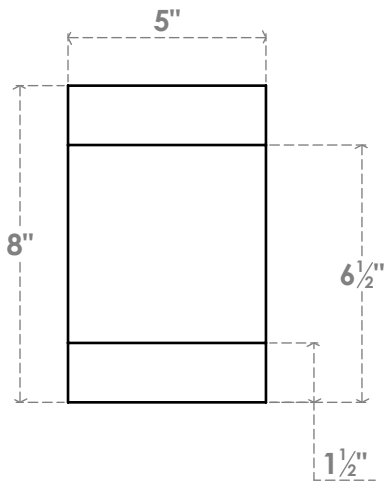

RFTP05X08X12NEW

5"W X 8"H X 12"L NEWPORT ARCHITECTURAL GRADE PVC RAFTER TAIL

SIDE PROFILE

FRONT PROFILE

ISOMETRIC

EKENA MILLWORK
 2300 WEST MAIN ST.
 CLARKSVILLE, TX 75426
 TOLL FREE: 866-607-0453
 WWW.EKENAMILLWORK.COM

NOTES

1. INSTALLATION TO BE COMPLETED IN ACCORDANCE WITH MANUFACTURER'S SPECIFICATIONS.
2. DRAWING MAY NOT BE TO SCALE
3. THIS DRAWING IS INTENDED FOR DESIGN AND PLANNING PURPOSES ONLY.
4. ALL INFORMATION CONTAINED HEREIN WAS CURRENT AT THE TIME OF DEVELOPMENT BUT MUST BE REVIEWED AND APPROVED BY THE PRODUCT MANUFACTURER TO BE CONSIDERED ACCURATE.
5. ARCHITECTURAL GRADE PVC PRODUCTS ARE MADE FROM EXPANDED CELLULAR PVC AND COME NATURALLY WHITE BUT MAY BE PAINTED