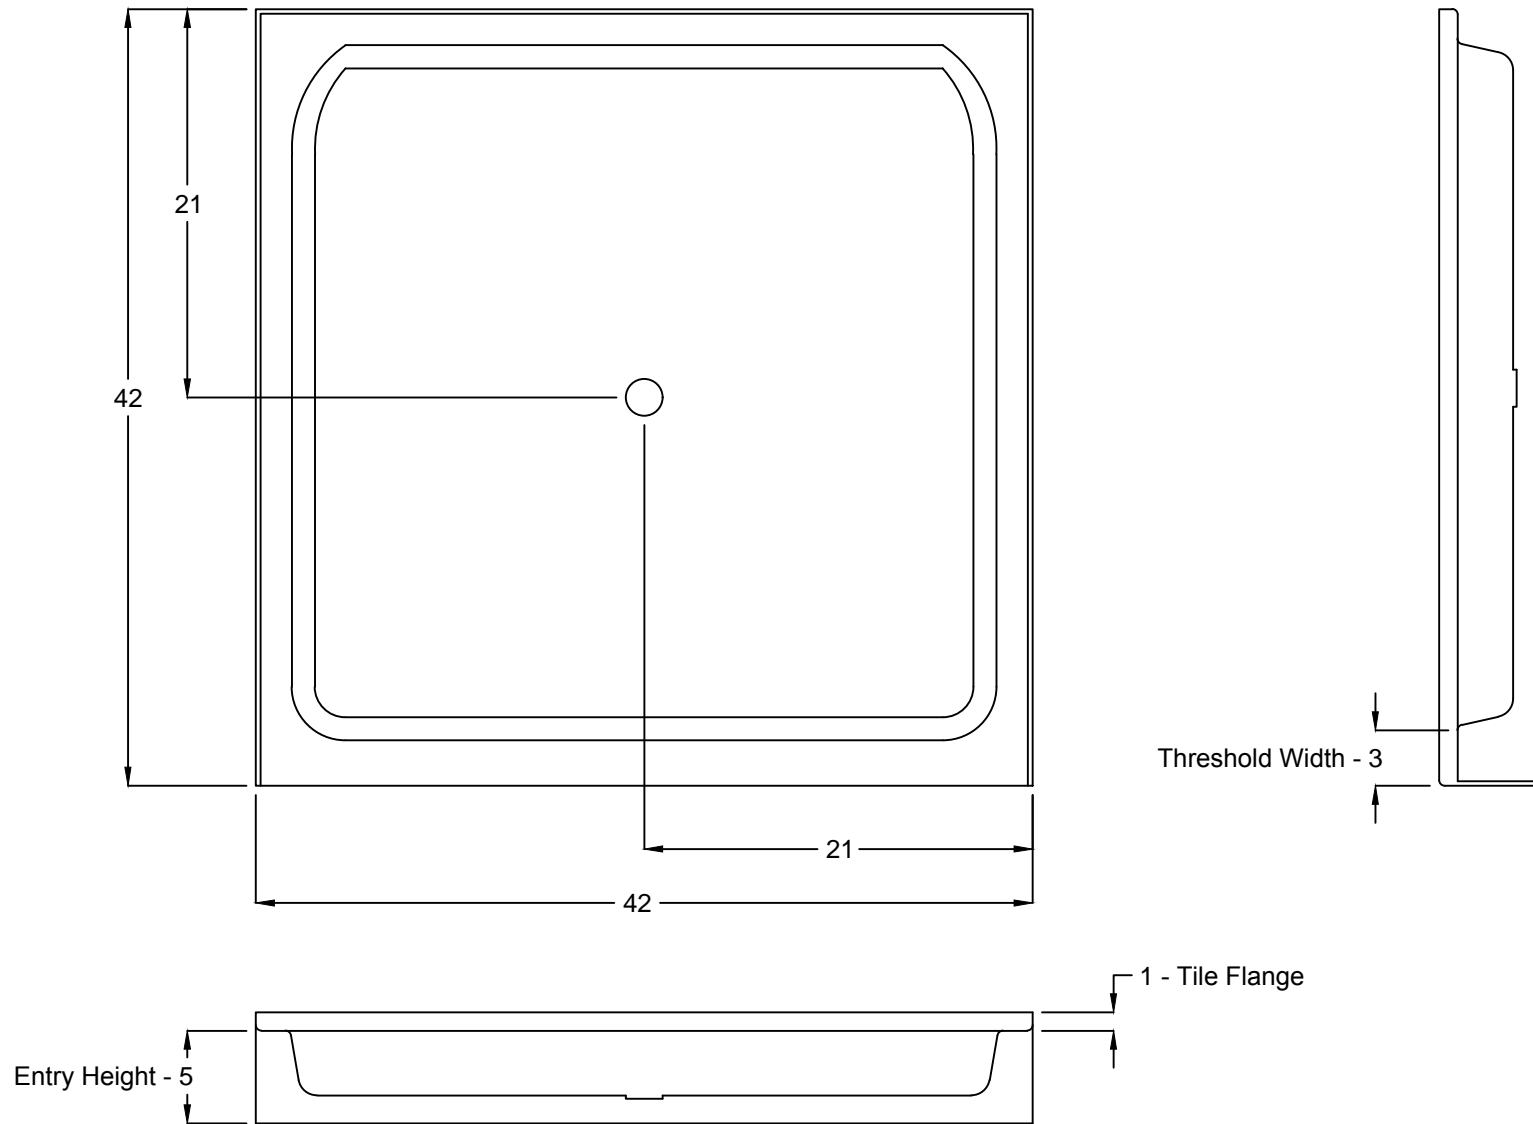

Shower Pan Must Be Set in Mortar Base for Proper Installation

HYDRO SYSTEMS, INC.

29132 Avenue Paine, Valencia, CA 91355
661.775.0686, fax 661.775.0668, www.hydrossystem.com

Note: The information contained on this drawing is the sole property of Hydro Systems, Inc. Any reproduction in part or as a whole without the written permission of Hydro Systems, Inc. is prohibited.

Title: HP 4242

Date: May 7, 2019

Rev: -

Scale: None

Date:

Material: Acrylic or Gelcoat and Fiberglass, 1/4" nominal thickness