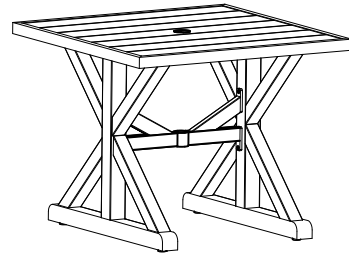

allen + roth®

ALLEN + ROTH and logo design are trademarks or registered trademarks of LF, LLC. All rights reserved.

ITEM#2808417
**SERENA PARK
BISTRO TABLE**

MODEL#FTS90653B

Thank you for purchasing this allen + roth product. We've created these easy-to-follow instructions to ensure you spend your time enjoying the product instead of putting it together. But, if you need more information than what is provided here, please visit Lowes.com, search the item number and refer to the Guides & Documents tab on the product's page.