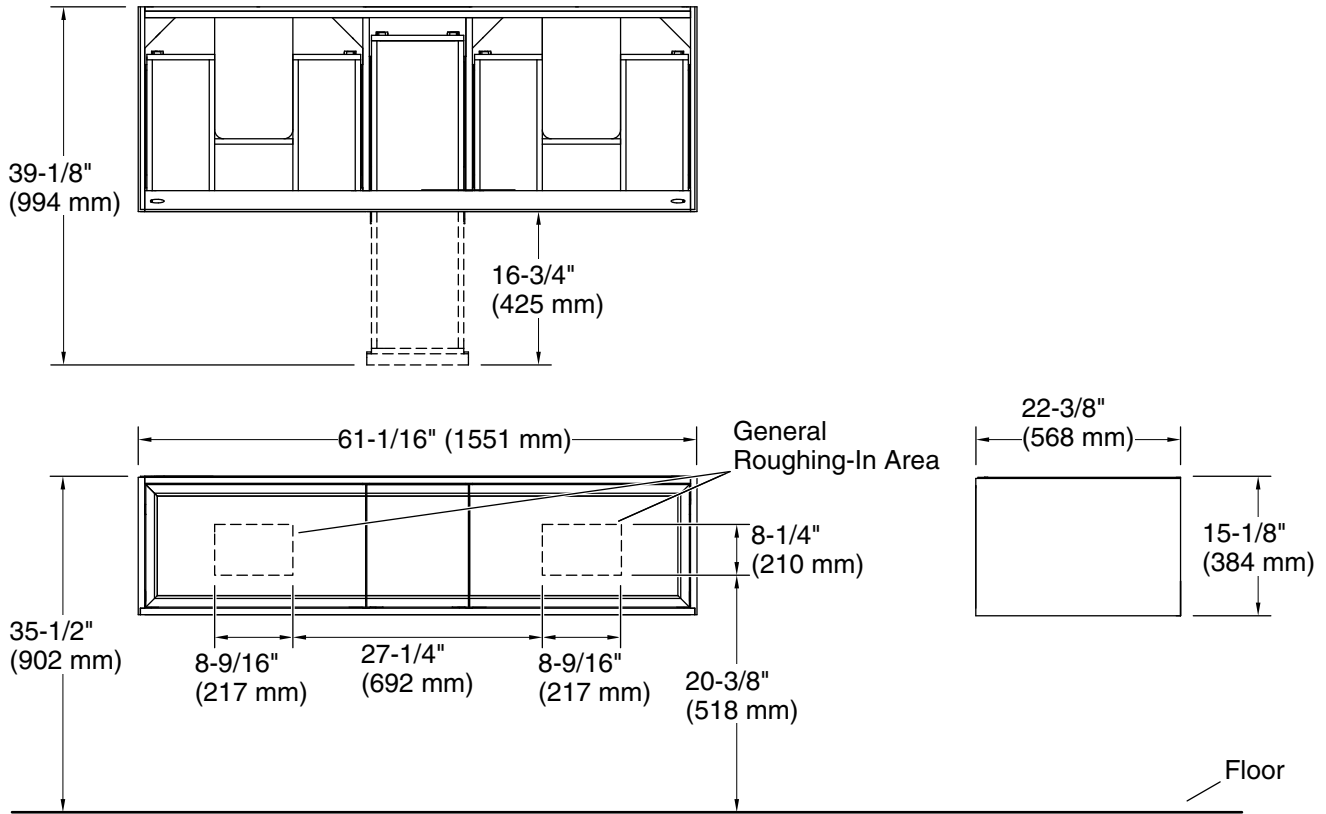

Lodern®
60" wall-hung bathroom vanity cabinet with sinks and
quartz top
K-CM33567-BD1

Technical Information

All product dimensions are nominal.

Notes

Install this product according to the installation instructions.