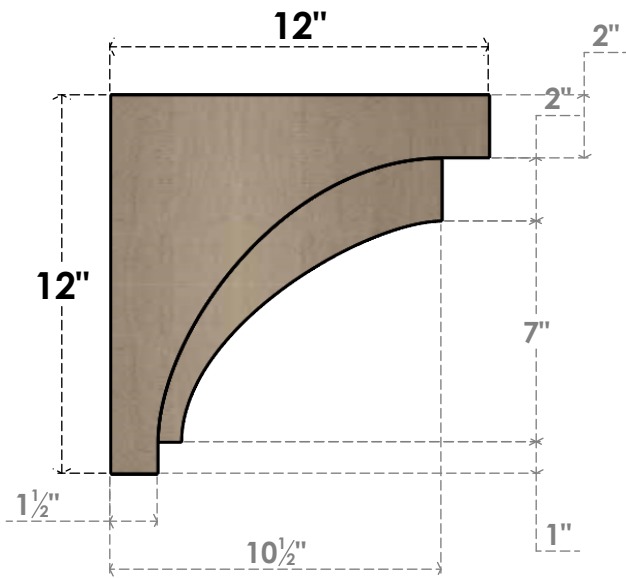

ITEM NUMBER: CORU03X12X12RIVRCPR

3"W X 12"D X 12"H SERIES 1 THIN RIVERA ROUGH CEDAR TIMBERTHANE FAUX WOOD CORBEL, PRIMED

SIDE PROFILE

FRONT PROFILE

ISOMETRIC

EKENA MILLWORK
2300 WEST MAIN ST.
CLARKSVILLE, TX 75426
TOLL FREE: 866-607-0453
WWW.EKENAMILLWORK.COM

NOTES

1. INSTALLATION TO BE COMPLETED IN ACCORDANCE WITH MANUFACTURER'S SPECIFICATIONS.
2. DRAWING MAY NOT BE TO SCALE
3. THIS DRAWING IS INTENDED FOR DESIGN AND PLANNING PURPOSES ONLY.
4. ALL INFORMATION CONTAINED HEREIN WAS CURRENT AT THE TIME OF DEVELOPMENT BUT MUST BE REVIEWED AND APPROVED BY THE PRODUCT MANUFACTURER TO BE CONSIDERED ACCURATE.
5. TIMBERTHANE ARCHITECTURAL PRODUCTS ARE MADE FROM HIGH DENSITY URETHANE AND COME FACTORY PRIMED