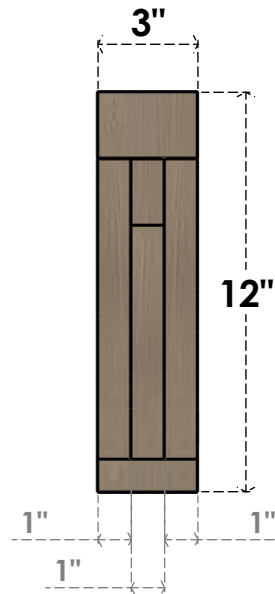

ITEM NUMBER: CORU03X12X12RIVRCPR

3"W X 12"D X 12"H SERIES 1 THIN RIVERA ROUGH CEDAR TIMBERTHANE FAUX WOOD CORBEL, PRIMED

SIDE PROFILE

FRONT PROFILE

ISOMETRIC

EKENA MILLWORK
2300 WEST MAIN ST.
CLARKSVILLE, TX 75426
TOLL FREE: 866-607-0453
WWW.EKENAMILLWORK.COM

NOTES

1. INSTALLATION TO BE COMPLETED IN ACCORDANCE WITH MANUFACTURER'S SPECIFICATIONS.
2. DRAWING MAY NOT BE TO SCALE
3. THIS DRAWING IS INTENDED FOR DESIGN AND PLANNING PURPOSES ONLY.
4. ALL INFORMATION CONTAINED HEREIN WAS CURRENT AT THE TIME OF DEVELOPMENT BUT MUST BE REVIEWED AND APPROVED BY THE PRODUCT MANUFACTURER TO BE CONSIDERED ACCURATE.
5. TIMBERTHANE ARCHITECTURAL PRODUCTS ARE MADE FROM HIGH DENSITY URETHANE AND COME FACTORY PRIMED