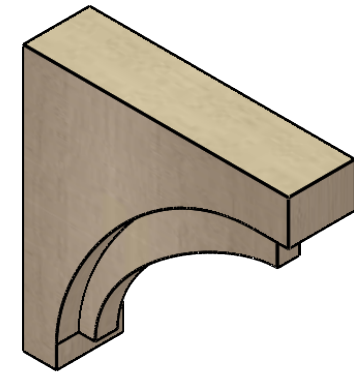

ITEM NUMBER: CORU03X12X12RIVRCPR

3"W X 12"D X 12"H SERIES 1 THIN RIVERA ROUGH CEDAR TIMBERTHANE FAUX WOOD CORBEL, PRIMED

SIDE PROFILE

FRONT PROFILE

ISOMETRIC

EKENA MILLWORK
2300 WEST MAIN ST.
CLARKSVILLE, TX 75426
TOLL FREE: 866-607-0453
WWW.EKENAMILLWORK.COM