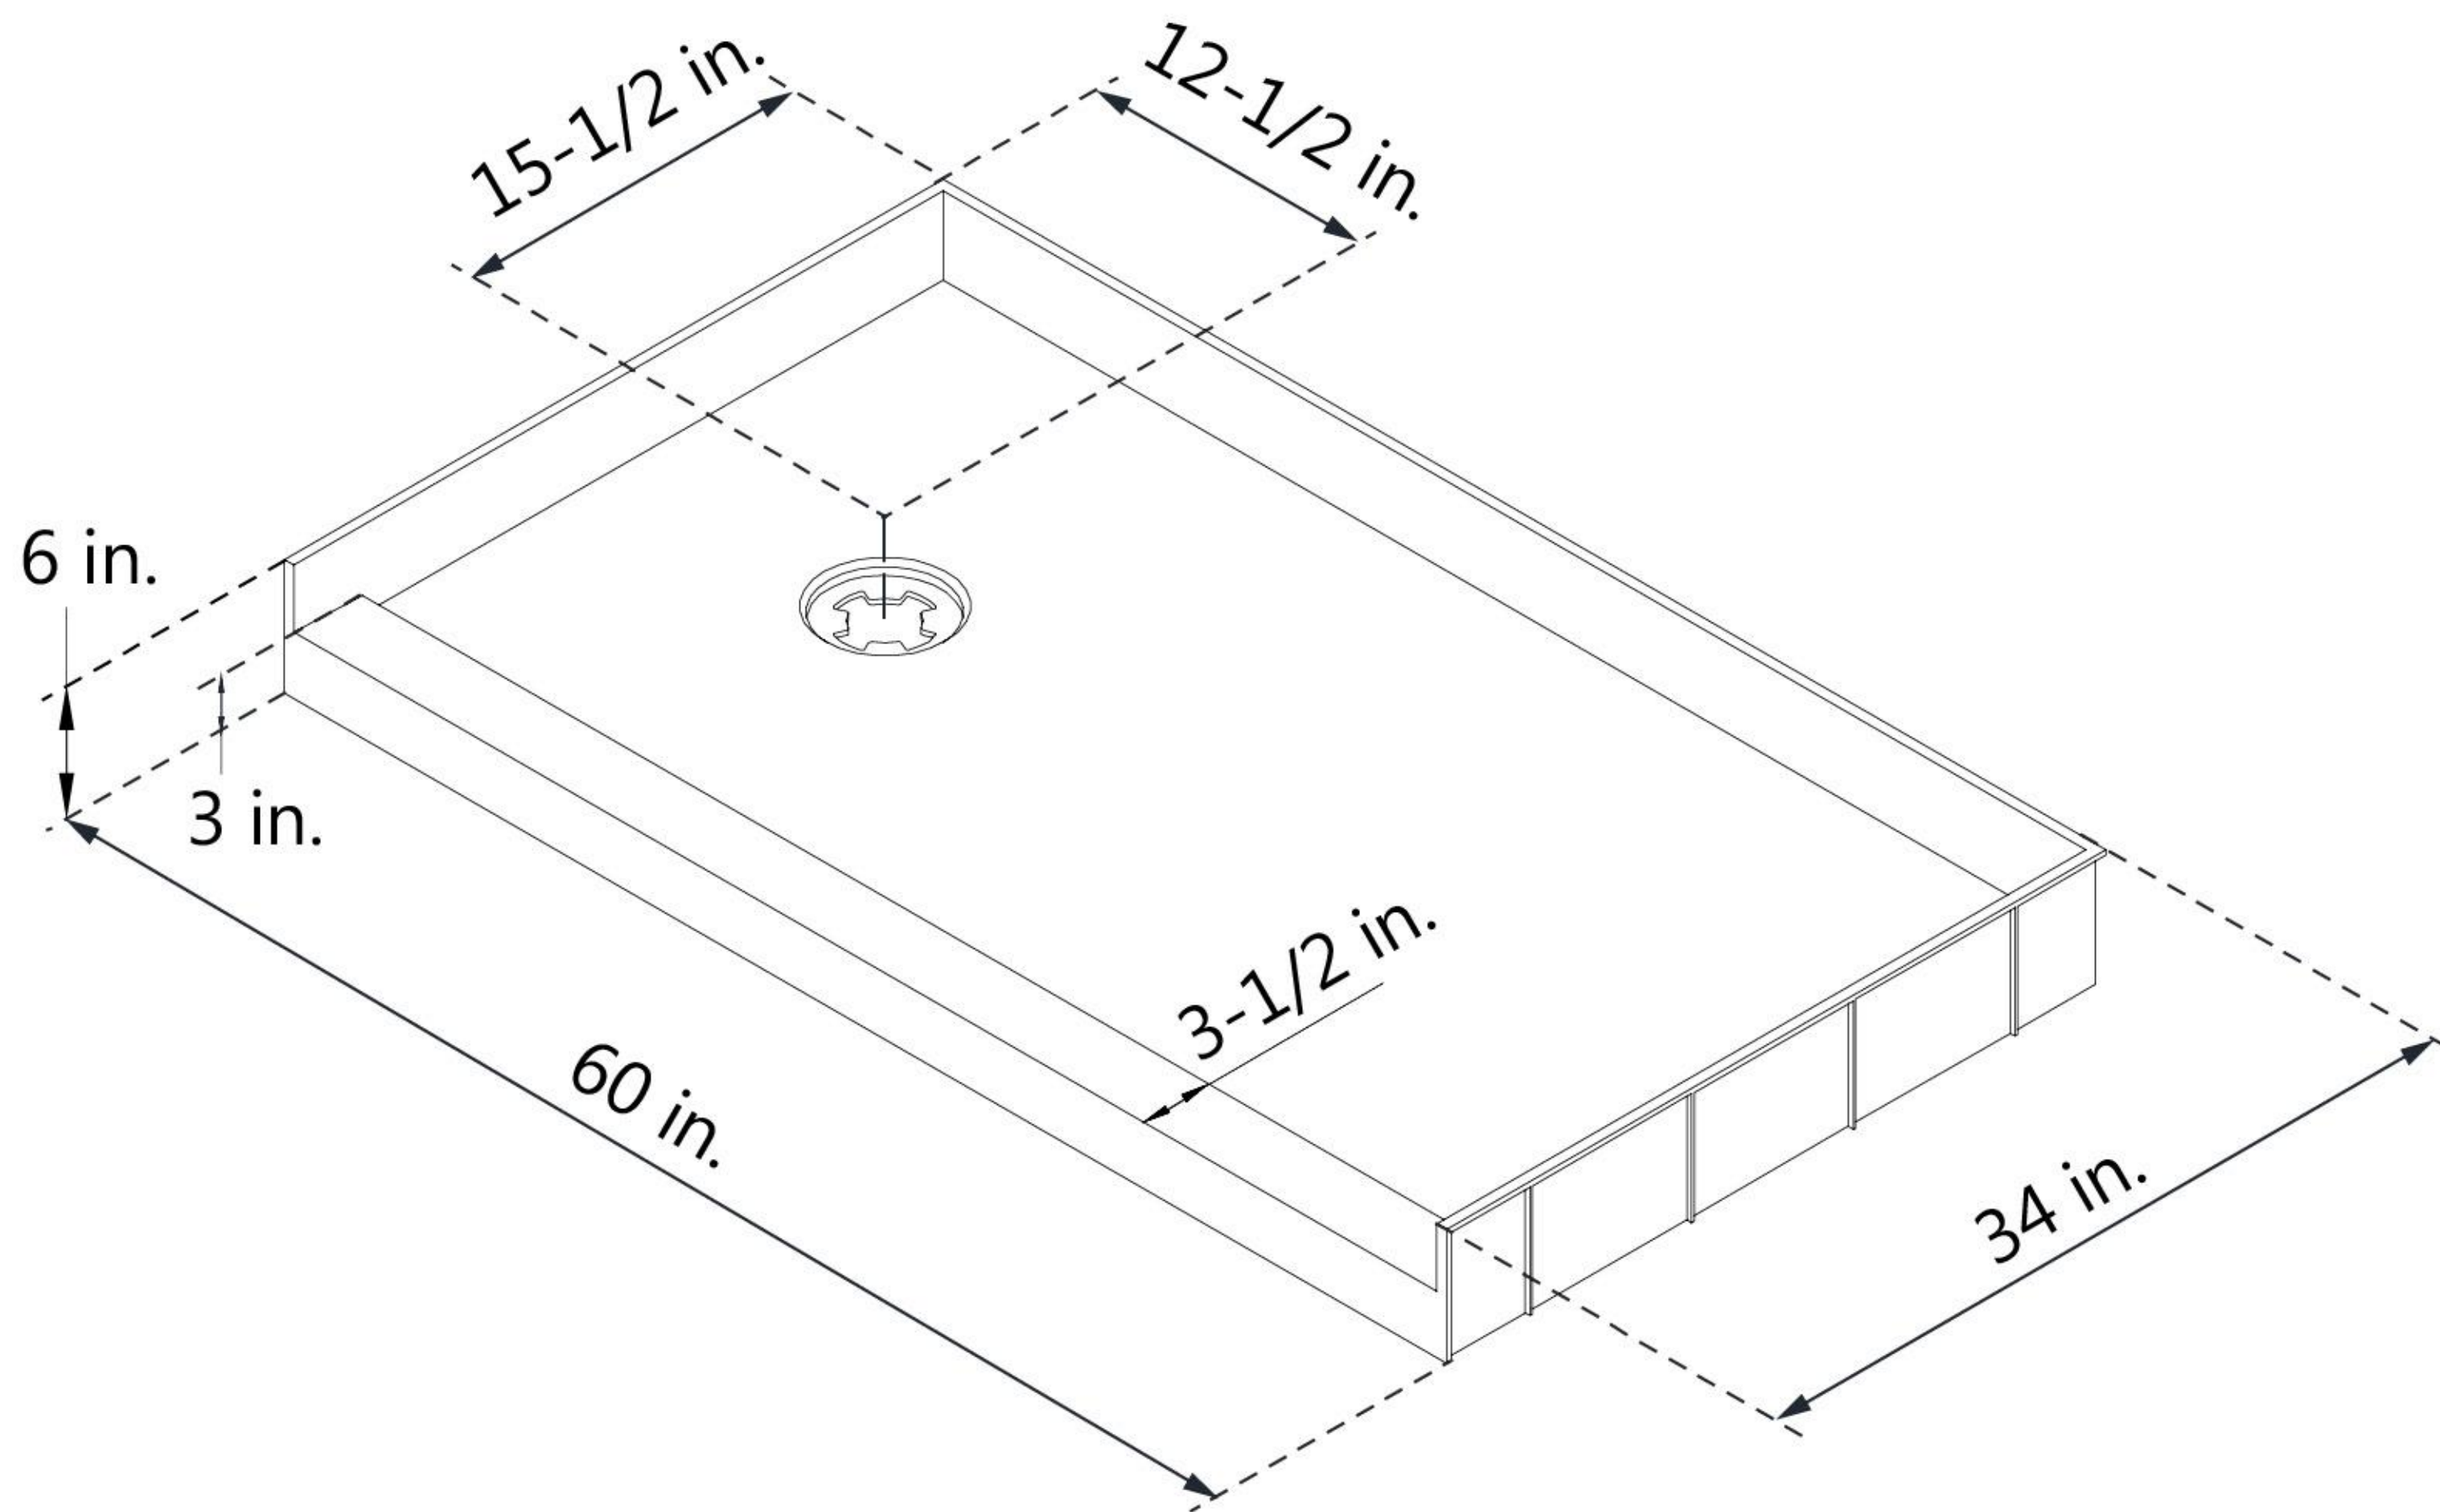

MODEL INFORMATION

DTP-1134601

TilePrime

SINGLE THRESHOLD

LEFT DRAIN

Drain Hole Specs

DreamLine reserves the right to update or modify the hardware or materials pictured without prior notice for the purpose of product improvement and customer satisfaction.