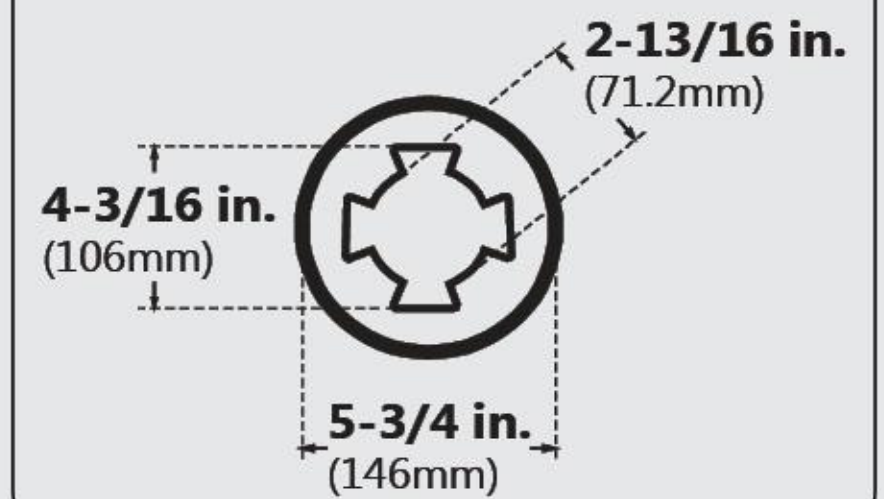

MODEL INFORMATION

DTP-1134601

TilePrime

SINGLE THRESHOLD

LEFT DRAIN

Drain Hole Specs

DreamLine reserves the right to update or modify the hardware or materials pictured without prior notice for the purpose of product improvement and customer satisfaction.