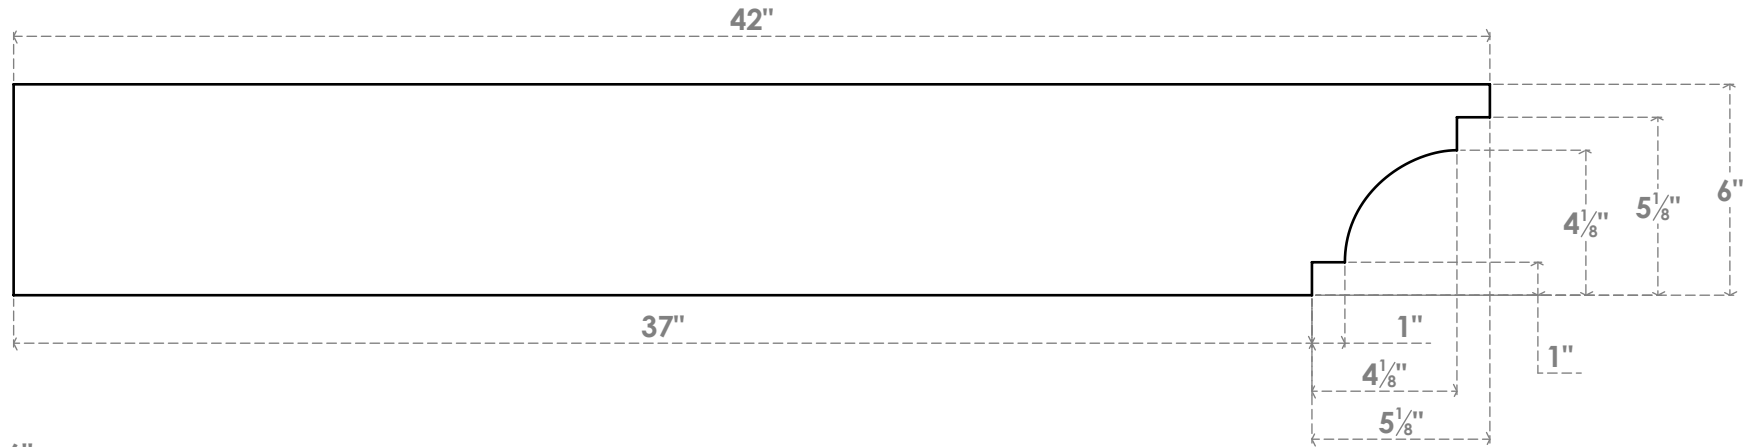

RFTP06X06X42MED

6"W X 6"H X 42"L MEDITERRANEAN ARCHITECTURAL GRADE PVC RAFTER TAIL

SIDE PROFILE

FRONT PROFILE

ISOMETRIC

EKENA MILLWORK
 2300 WEST MAIN ST.
 CLARKSVILLE, TX 75426
 TOLL FREE: 866-607-0453
 WWW.EKENAMILLWORK.COM