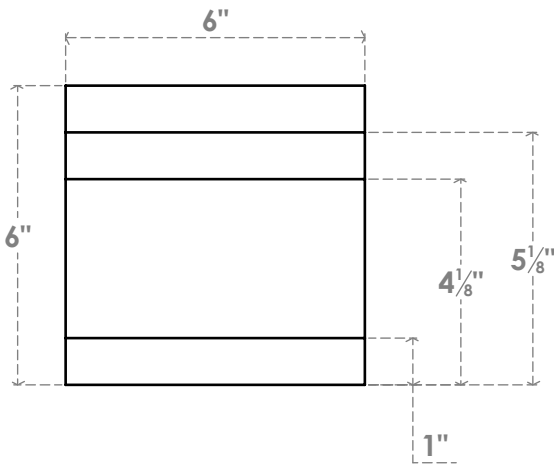

RFTP06X06X42MED

6"W X 6"H X 42"L MEDITERRANEAN ARCHITECTURAL GRADE PVC RAFTER TAIL

SIDE PROFILE

FRONT PROFILE

ISOMETRIC

EKENA MILLWORK
 2300 WEST MAIN ST.
 CLARKSVILLE, TX 75426
 TOLL FREE: 866-607-0453
 WWW.EKENAMILLWORK.COM