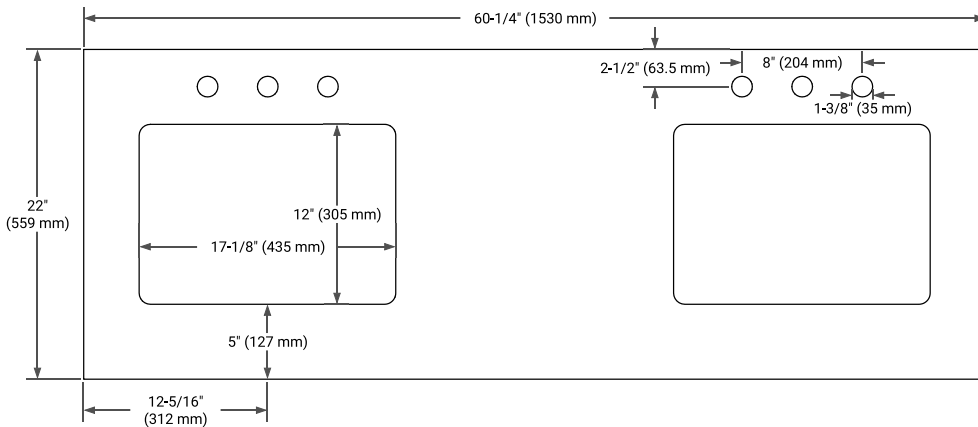

60" DOUBLE RECTANGLE SINK COUNTERTOP WITH 1.5 IN. THICKNESS

ARIEL

OVERALL DIMENSIONS

60.25" W x 22" D x 1.5" H

COUNTERTOP OPTIONS

Carrara White Quartz

FEATURES

- Solid countertop with mitered edges & seams
- Undermount white rectangular sink
- Pre-drilled for 8" widespread faucet

INCLUDED

- Countertop
- Matching Backsplash
- Rectangle Sinks

COUNTERTOP PLAN VIEW

EDGE SIDE VIEW

THREE DIMENSIONAL COUNTERTOP VIEW