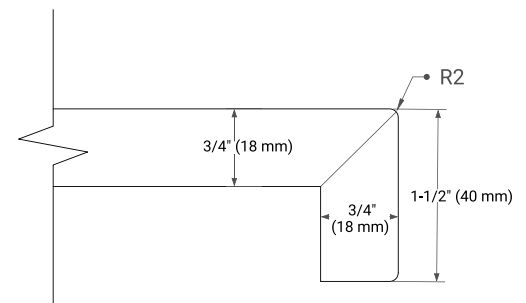

60" DOUBLE RECTANGLE SINK COUNTERTOP WITH 1.5 IN. THICKNESS

ARIEL

OVERALL DIMENSIONS

60.25" W x 22" D x 1.5" H

COUNTERTOP OPTIONS

Carrara White Quartz

FEATURES

- Solid countertop with mitered edges & seams
- Undermount white rectangular sink
- Pre-drilled for 8" widespread faucet

INCLUDED

- Countertop
- Matching Backsplash
- Rectangle Sinks

COUNTERTOP PLAN VIEW

EDGE SIDE VIEW

THREE DIMENSIONAL COUNTERTOP VIEW