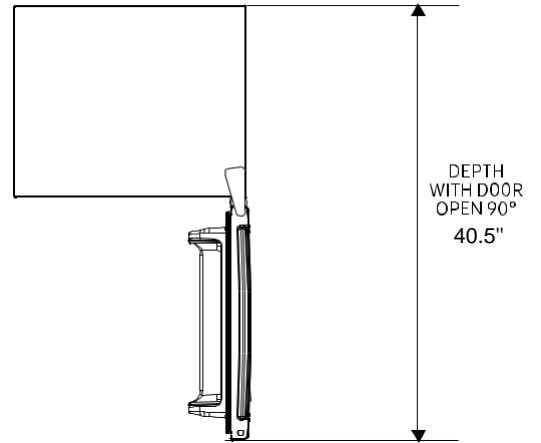

# MODEL LCR44D6NVE DIMENSIONS

## 4.4cu.ft.Single Door

Make sure that the size of the appliance suits your needs before you decide to purchase.

This guide contains appliance dimensions and installation clearances.

TOP OF REFRIGERATOR WITH DOOR OPEN

TOP OF REFRIGERATOR WITH DOOR OPEN 180°

Keep enough clearance between the appliance and its surroundings to ensure the function of the appliance.