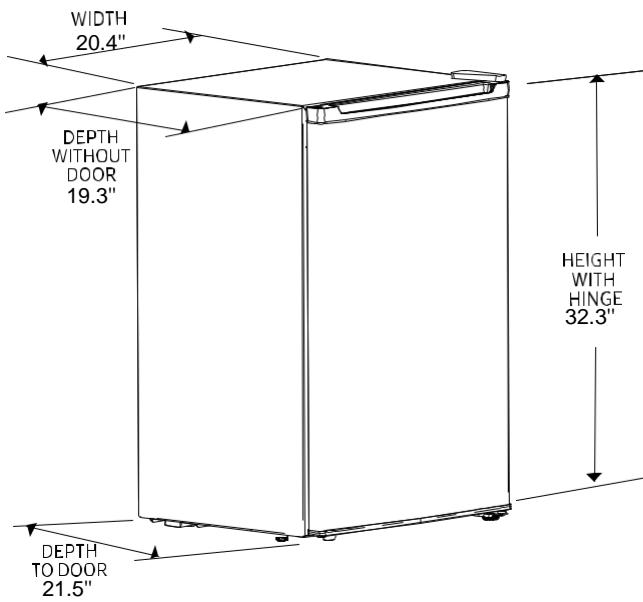

# MODEL LCR44D6NVE DIMENSIONS

## 4.4cu.ft.Single Door

Make sure that the size of the appliance suits your needs before you decide to purchase.

This guide contains appliance dimensions and installation clearances.

TOP OF REFRIGERATOR WITH DOOR OPEN

TOP OF REFRIGERATOR WITH DOOR OPEN 180°

Keep enough clearance between the appliance and its surroundings to ensure the function of the appliance.