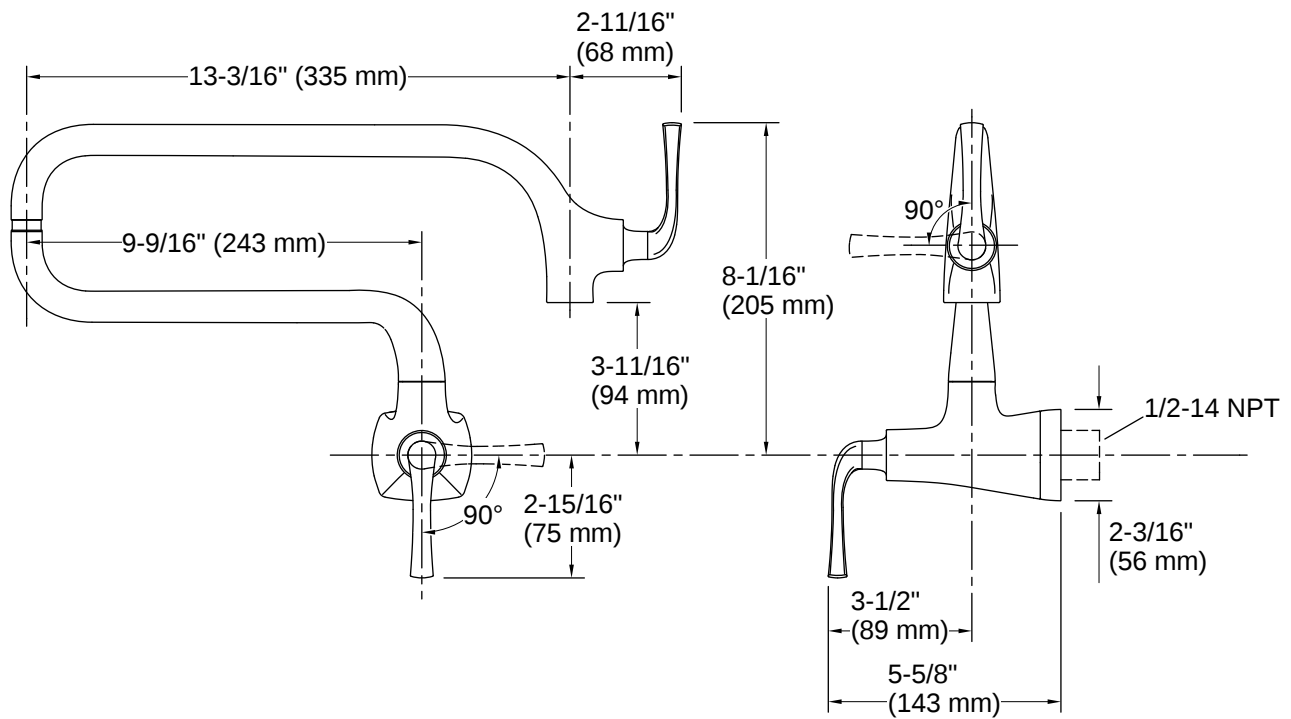

Installation

- Wall-mount

Installation Notes

Install this product according to the installation instructions.