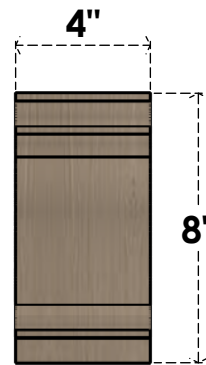

ITEM NUMBER: CORU04X08X08HUGRCPR

4"W X 8"D X 8"H SERIES 1 CLASSIC HUGHES ROUGH CEDAR TIMBERTHANE
FAUX WOOD CORBEL, PRIMED

SIDE PROFILE

FRONT PROFILE

ISOMETRIC

EKENA MILLWORK
2300 WEST MAIN ST.
CLARKSVILLE, TX 75426
TOLL FREE: 866-607-0453
WWW.EKENAMILLWORK.COM