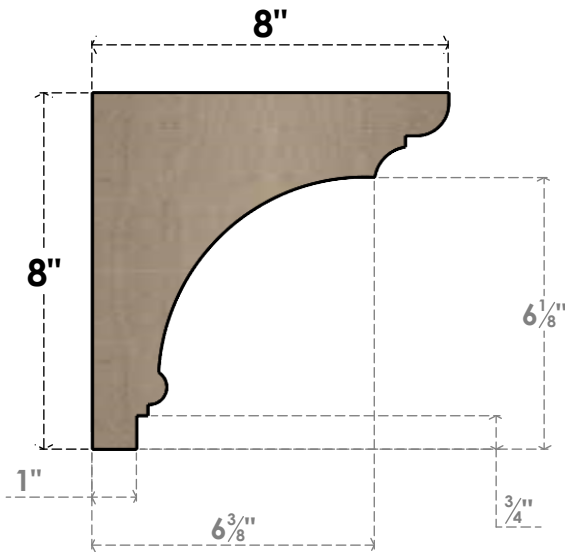

ITEM NUMBER: CORU04X08X08HUGRCPR

4"W X 8"D X 8"H SERIES 1 CLASSIC HUGHES ROUGH CEDAR TIMBERTHANE
FAUX WOOD CORBEL, PRIMED

SIDE PROFILE

FRONT PROFILE

ISOMETRIC

EKENA MILLWORK
2300 WEST MAIN ST.
CLARKSVILLE, TX 75426
TOLL FREE: 866-607-0453
WWW.EKENAMILLWORK.COM

NOTES

1. INSTALLATION TO BE COMPLETED IN ACCORDANCE WITH MANUFACTURER'S SPECIFICATIONS.
2. DRAWING MAY NOT BE TO SCALE
3. THIS DRAWING IS INTENDED FOR DESIGN AND PLANNING PURPOSES ONLY.
4. ALL INFORMATION CONTAINED HEREIN WAS CURRENT AT THE TIME OF DEVELOPMENT BUT MUST BE REVIEWED AND APPROVED BY THE PRODUCT MANUFACTURER TO BE CONSIDERED ACCURATE.
5. TIMBERTHANE ARCHITECTURAL PRODUCTS ARE MADE FROM HIGH DENSITY URETHANE AND COME FACTORY PRIMED