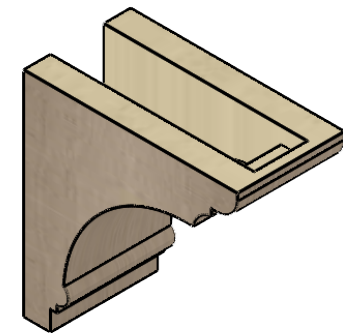

ITEM NUMBER: CORU04X08X08HUGRCPR

4"W X 8"D X 8"H SERIES 1 CLASSIC HUGHES ROUGH CEDAR TIMBERTHANE
FAUX WOOD CORBEL, PRIMED

SIDE PROFILE

FRONT PROFILE

ISOMETRIC

EKENA MILLWORK
2300 WEST MAIN ST.
CLARKSVILLE, TX 75426
TOLL FREE: 866-607-0453
WWW.EKENAMILLWORK.COM

NOTES

1. INSTALLATION TO BE COMPLETED IN ACCORDANCE WITH MANUFACTURER'S SPECIFICATIONS.
2. DRAWING MAY NOT BE TO SCALE
3. THIS DRAWING IS INTENDED FOR DESIGN AND PLANNING PURPOSES ONLY.
4. ALL INFORMATION CONTAINED HEREIN WAS CURRENT AT THE TIME OF DEVELOPMENT BUT MUST BE REVIEWED AND APPROVED BY THE PRODUCT MANUFACTURER TO BE CONSIDERED ACCURATE.
5. TIMBERTHANE ARCHITECTURAL PRODUCTS ARE MADE FROM HIGH DENSITY URETHANE AND COME FACTORY PRIMED