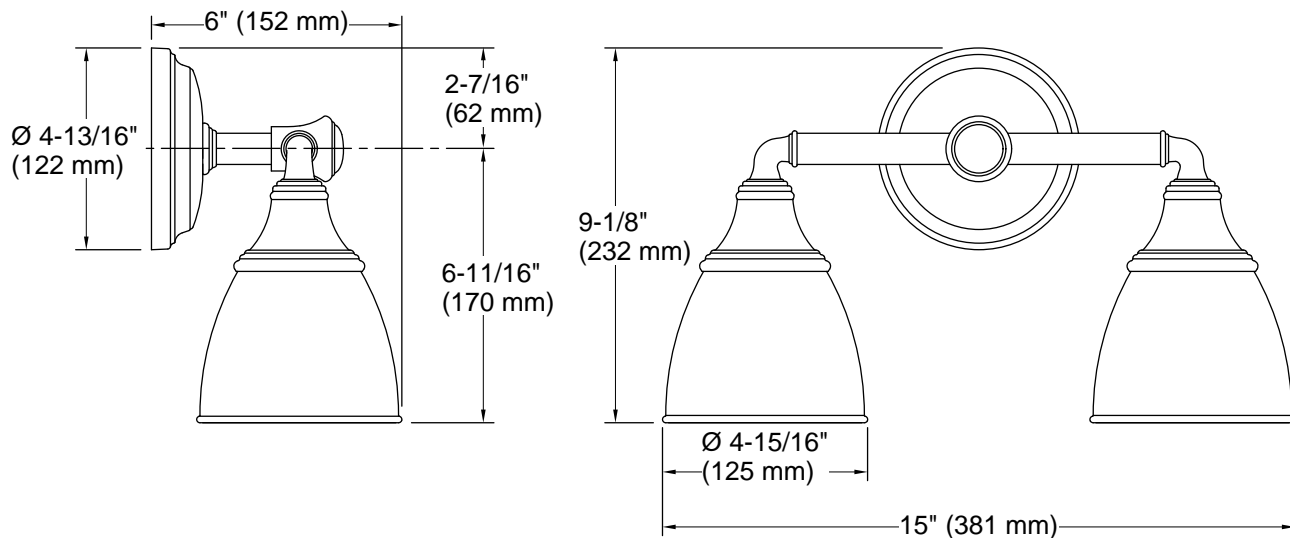

Features

- Frosted-glass shades
- Sconce can be positioned up or down, depending on room setting
- Coordinates with other products in the Devonshire collection
- Includes installation hardware
- Suitable for damp locations, per UL 1598
- Fixture is dimmable when paired with dimmer switch and compatible bulbs

Required Electrical Service

1 A

Technical Information

All product dimensions are nominal.

Material:	Metal, Glass
Number of Lights:	2
Number of Shades:	2
Shade Type:	Frosted Glass
Hanging Type:	Non-hanging