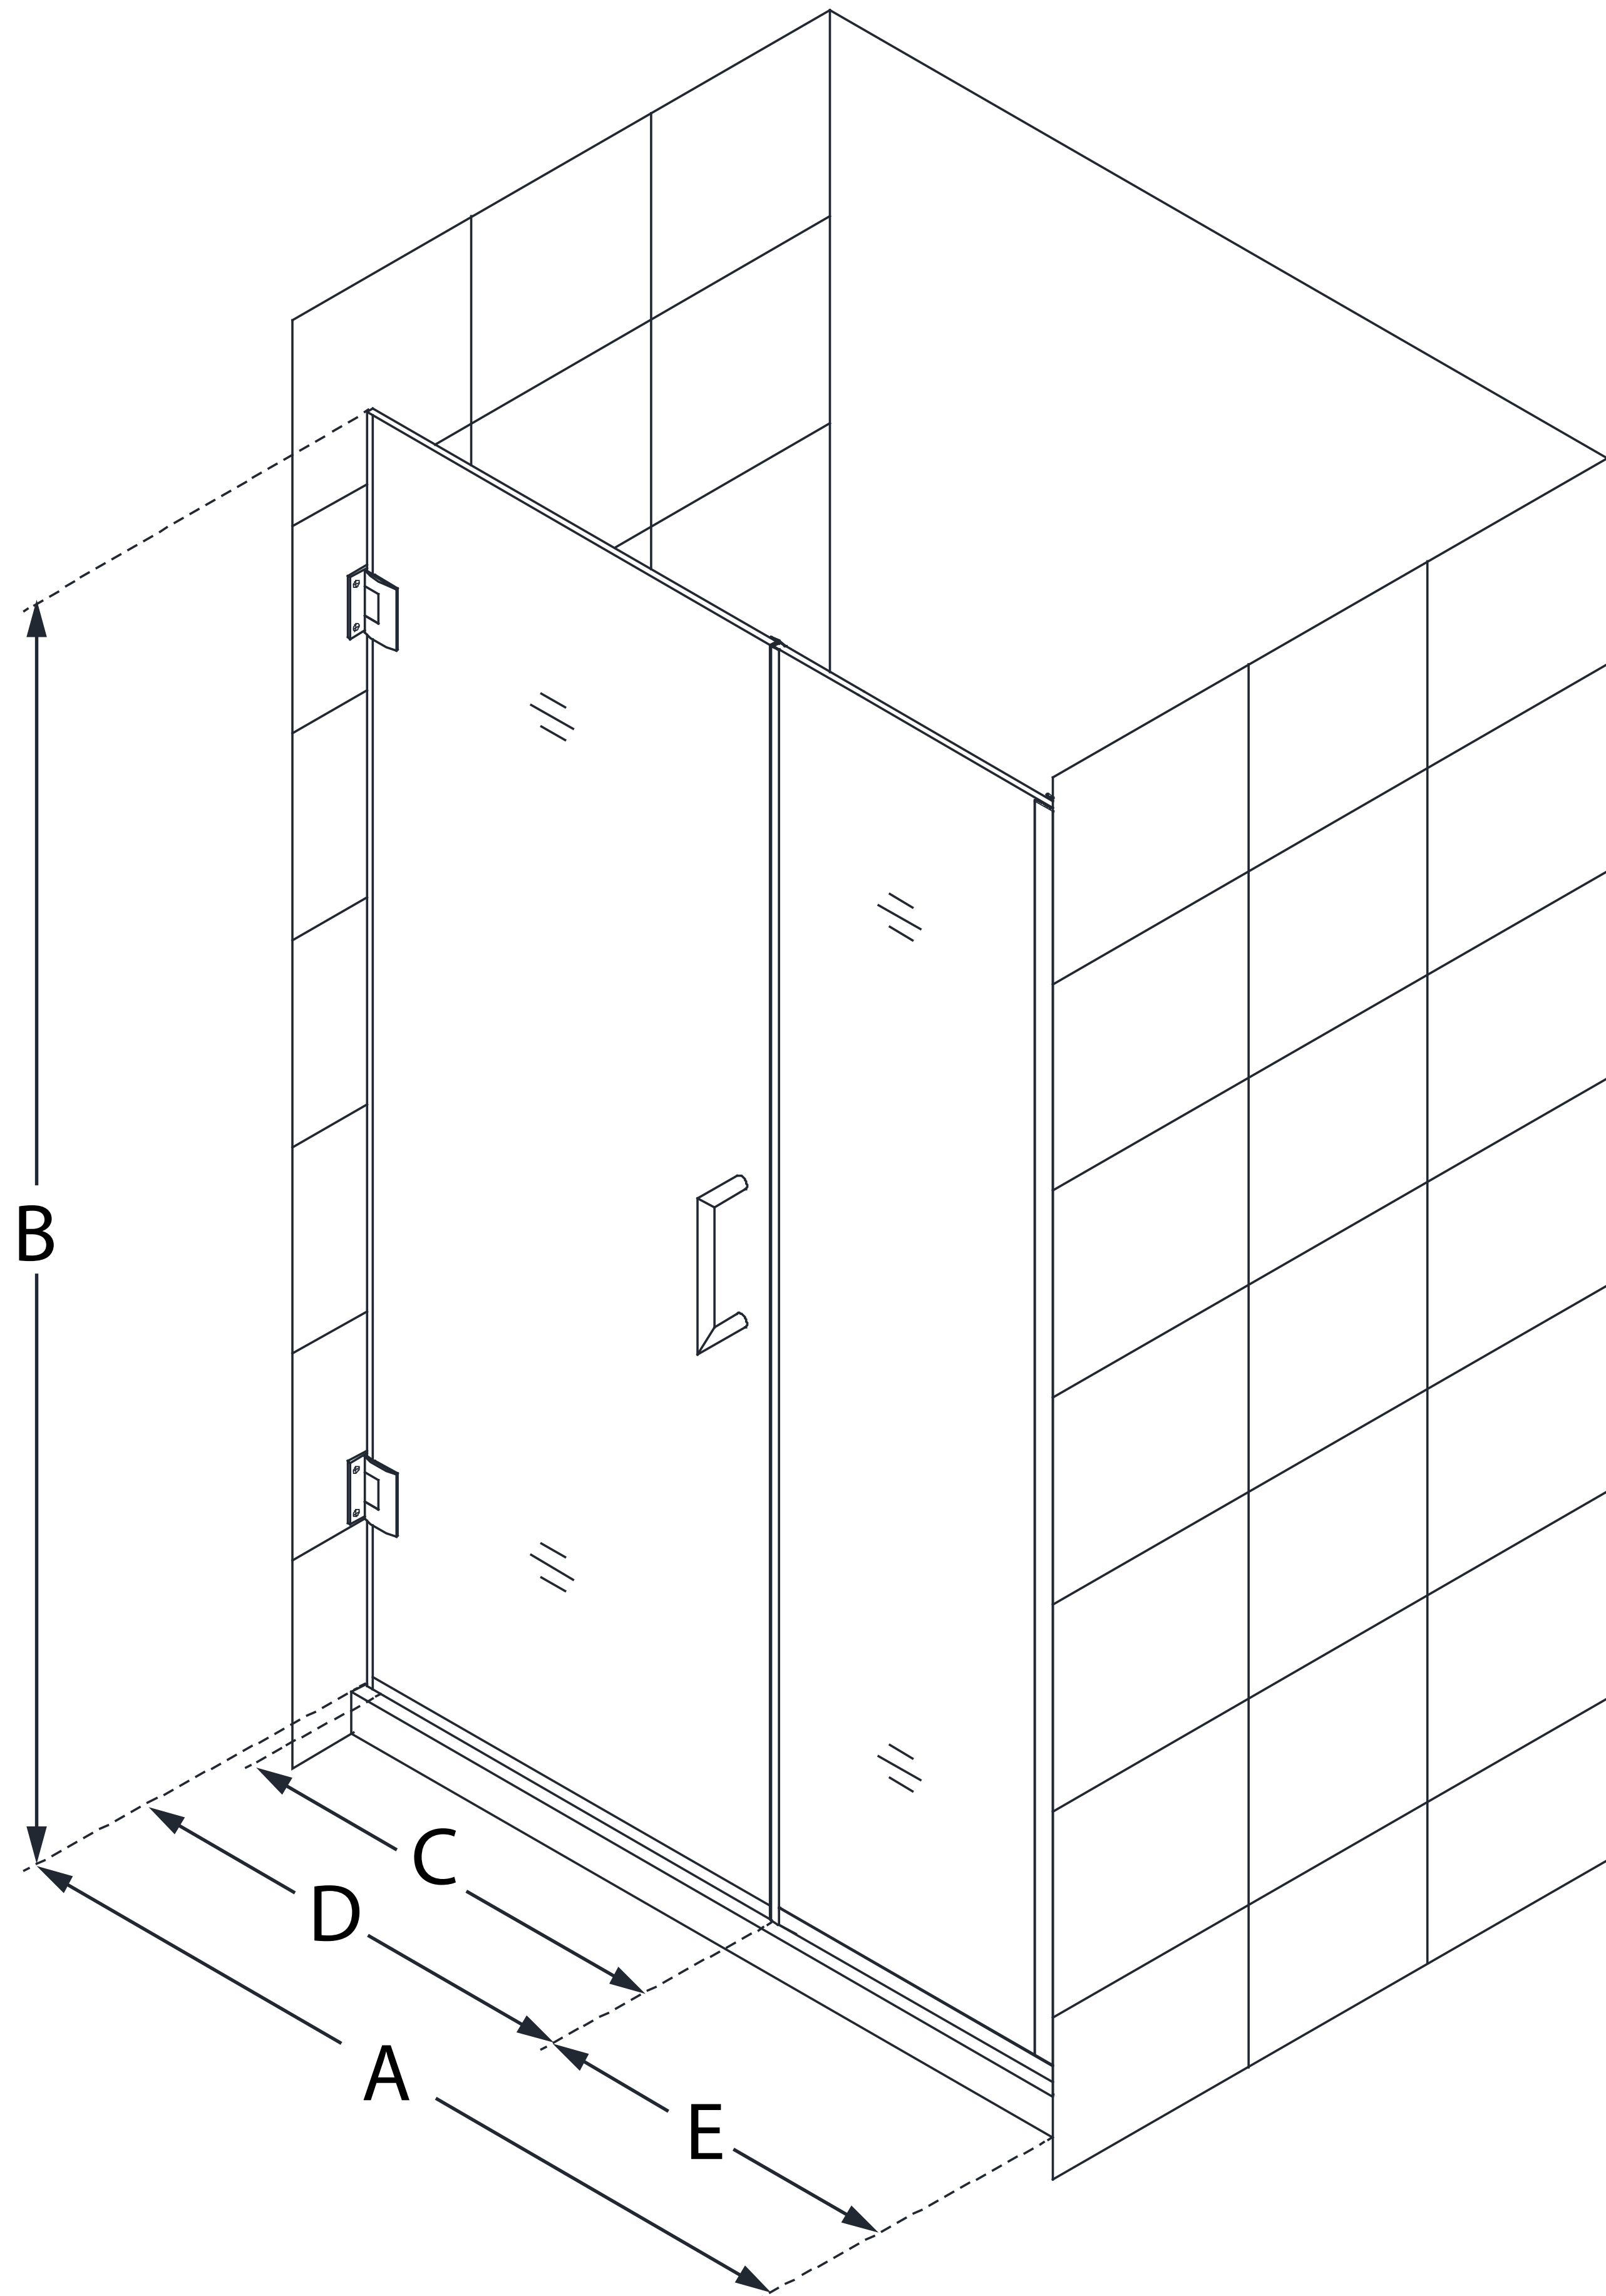

SHDR-245807210

UNIDOOR PLUS

DreamLine Unidoor Plus 58-58 1/2
in. W x 72 in. H Frameless Hinged
Shower Door, Clear Glass

SWING DOOR

CONFIGURATION DIMENSIONS:

A: 58 - 58 1/2 in.

MODEL WIDTH

B: 72 in.

MODEL HEIGHT

C: 27 in.

ACCESS WIDTH

D: 28 in.

DOOR WIDTH

E: 30 in.

INLINE PANEL WIDTH

DreamLine reserves the right to update or modify the hardware or materials pictured without prior notice for the purpose of product improvement and customer satisfaction.