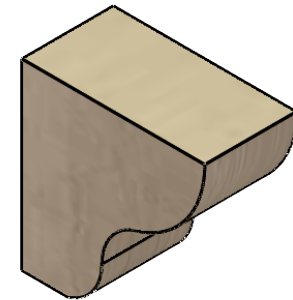

ITEM NUMBER: CORU02X04X04GRNRCPR

2"W X 4"D X 4"H SERIES 1 CLASSIC GREENSBORO ROUGH CEDAR
TIMBERTHANE FAUX WOOD CORBEL, PRIMED

SIDE PROFILE

FRONT PROFILE

ISOMETRIC

EKENA MILLWORK
2300 WEST MAIN ST.
CLARKSVILLE, TX 75426
TOLL FREE: 866-607-0453
WWW.EKENAMILLWORK.COM

NOTES

1. INSTALLATION TO BE COMPLETED IN ACCORDANCE WITH MANUFACTURER'S SPECIFICATIONS.
2. DRAWING MAY NOT BE TO SCALE
3. THIS DRAWING IS INTENDED FOR DESIGN AND PLANNING PURPOSES ONLY.
4. ALL INFORMATION CONTAINED HEREIN WAS CURRENT AT THE TIME OF DEVELOPMENT BUT MUST BE REVIEWED AND APPROVED BY THE PRODUCT MANUFACTURER TO BE CONSIDERED ACCURATE.
5. TIMBERTHANE ARCHITECTURAL PRODUCTS ARE MADE FROM HIGH DENSITY URETHANE AND COME FACTORY PRIMED