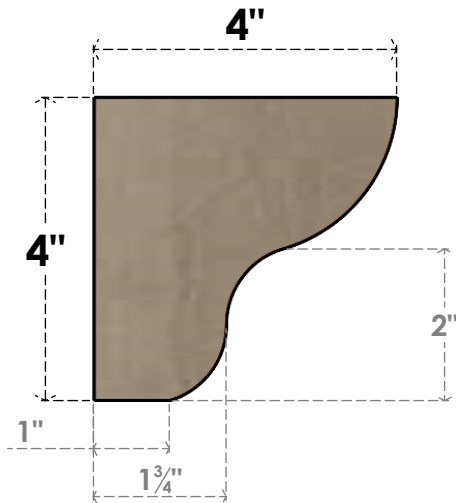

ITEM NUMBER: CORU02X04X04GRNRCPR

2"W X 4"D X 4"H SERIES 1 CLASSIC GREENSBORO ROUGH CEDAR
TIMBERTHANE FAUX WOOD CORBEL, PRIMED

SIDE PROFILE

FRONT PROFILE

ISOMETRIC

EKENA MILLWORK
2300 WEST MAIN ST.
CLARKSVILLE, TX 75426
TOLL FREE: 866-607-0453
WWW.EKENAMILLWORK.COM

NOTES

1. INSTALLATION TO BE COMPLETED IN ACCORDANCE WITH MANUFACTURER'S SPECIFICATIONS.
2. DRAWING MAY NOT BE TO SCALE
3. THIS DRAWING IS INTENDED FOR DESIGN AND PLANNING PURPOSES ONLY.
4. ALL INFORMATION CONTAINED HEREIN WAS CURRENT AT THE TIME OF DEVELOPMENT BUT MUST BE REVIEWED AND APPROVED BY THE PRODUCT MANUFACTURER TO BE CONSIDERED ACCURATE.
5. TIMBERTHANE ARCHITECTURAL PRODUCTS ARE MADE FROM HIGH DENSITY URETHANE AND COME FACTORY PRIMED