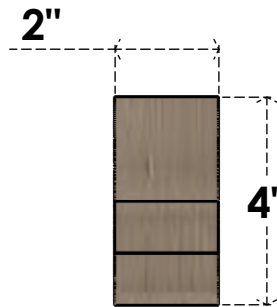

ITEM NUMBER: CORU02X04X04GRNRCPR

2"W X 4"D X 4"H SERIES 1 CLASSIC GREENSBORO ROUGH CEDAR
TIMBERTHANE FAUX WOOD CORBEL, PRIMED

SIDE PROFILE

FRONT PROFILE

ISOMETRIC

EKENA MILLWORK
2300 WEST MAIN ST.
CLARKSVILLE, TX 75426
TOLL FREE: 866-607-0453
WWW.EKENAMILLWORK.COM

NOTES

1. INSTALLATION TO BE COMPLETED IN ACCORDANCE WITH MANUFACTURER'S SPECIFICATIONS.
2. DRAWING MAY NOT BE TO SCALE
3. THIS DRAWING IS INTENDED FOR DESIGN AND PLANNING PURPOSES ONLY.
4. ALL INFORMATION CONTAINED HEREIN WAS CURRENT AT THE TIME OF DEVELOPMENT BUT MUST BE REVIEWED AND APPROVED BY THE PRODUCT MANUFACTURER TO BE CONSIDERED ACCURATE.
5. TIMBERTHANE ARCHITECTURAL PRODUCTS ARE MADE FROM HIGH DENSITY URETHANE AND COME FACTORY PRIMED