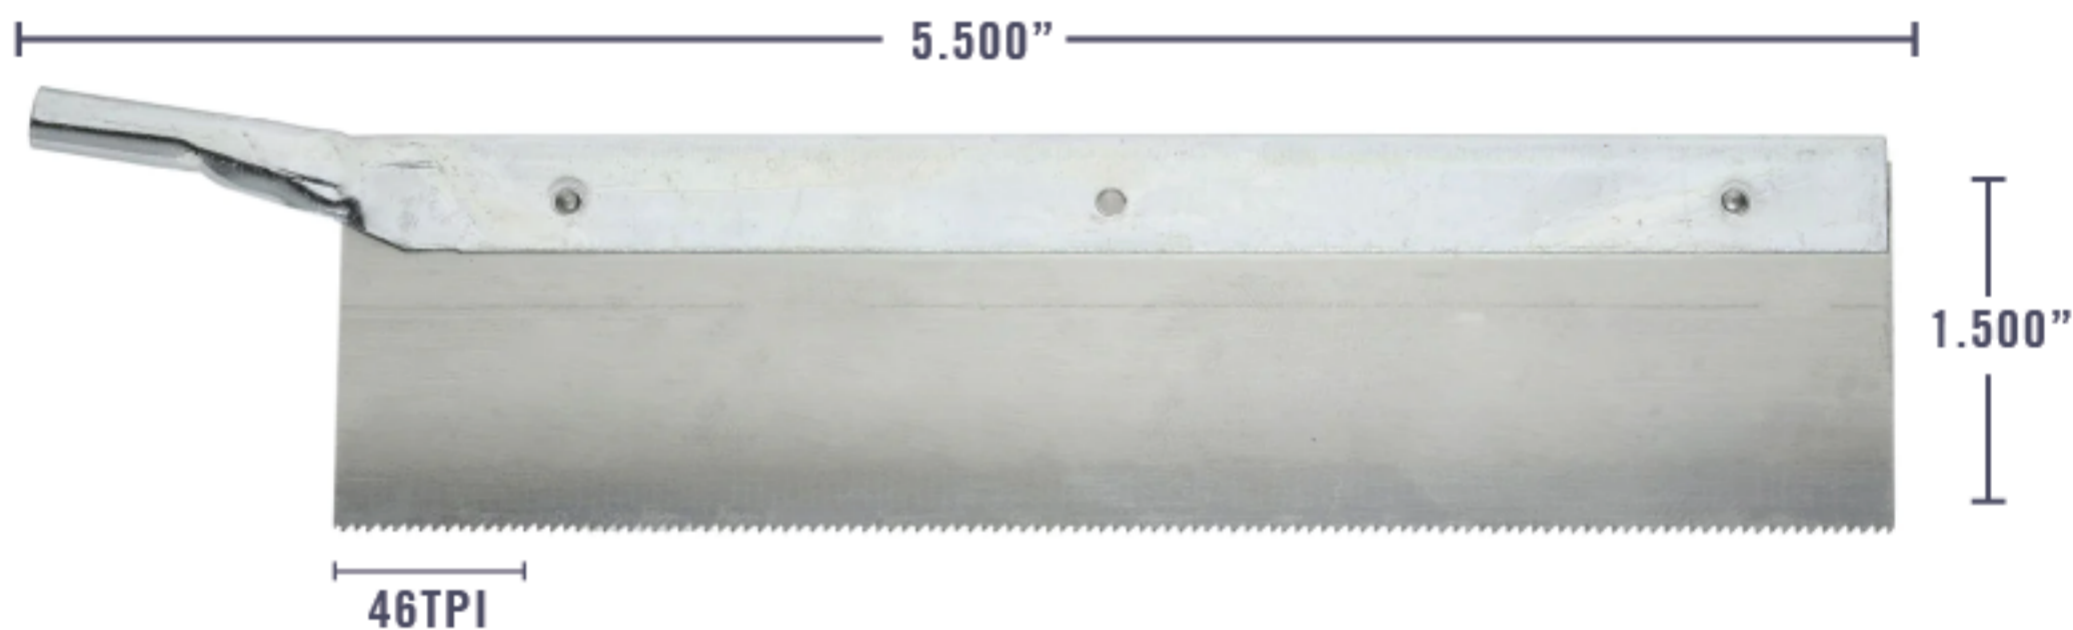

**EXCEL BLADES 30491  
RAZOR SAW BLADE 46 TEETH PER INCH**

**BLADE DIMENSIONS:  
LENGTH: 1.500" / HEIGHT: 5.500" /  
THICKNESS: 0.012" / TPI: 46**