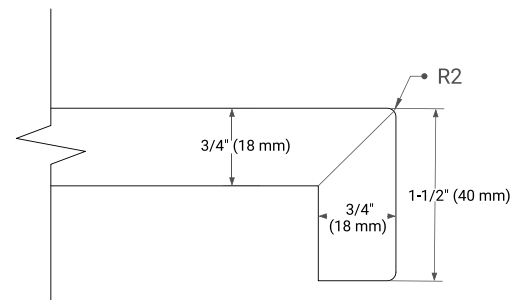

EDGE SIDE VIEW