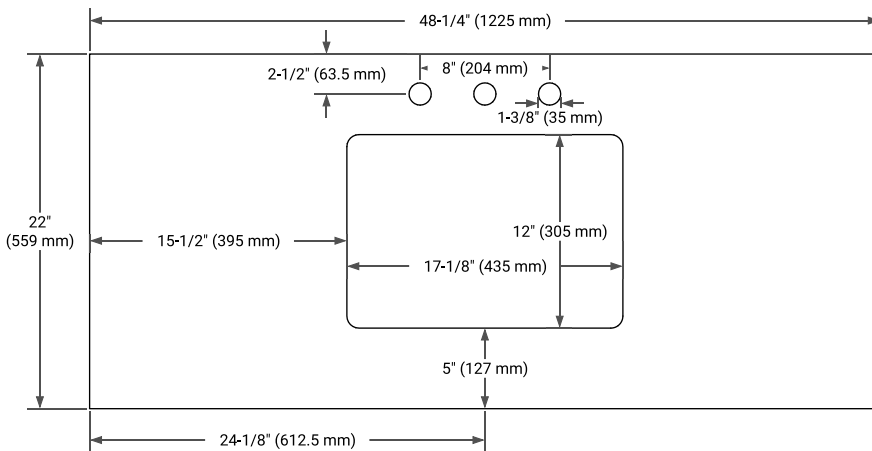

## OVERALL DIMENSIONS

48.25" W x 22" D x 1.5" H

## FEATURES

- Solid countertop with mitered edges & seams
- Undermount white rectangular sink
- Pre-drilled for 8" widespread faucet

## COUNTERTOP PLAN VIEW

## EDGE SIDE VIEW