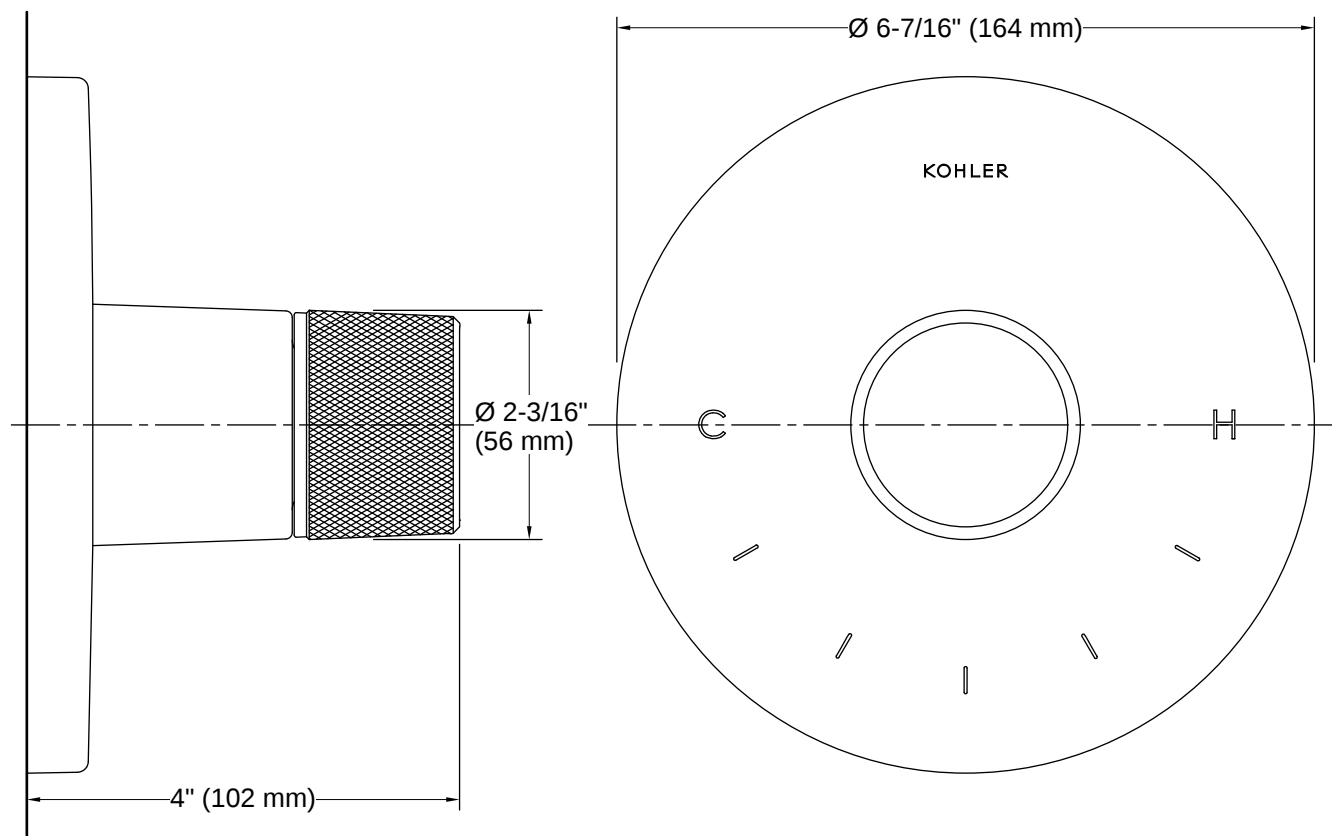

Installation

- Patented K-joint installation technology ensures consistent trim appearance, regardless of variability in valve rough-in

Installation Notes

Install this product according to the installation instructions.